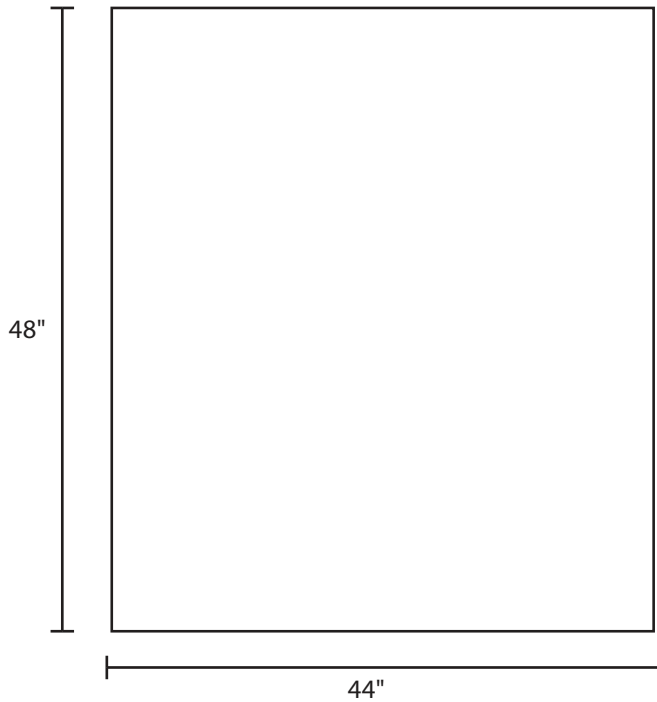

Pallet Specification Sheet

Pallet ID: ppc4448-4B55F-CS

Top View:

Bottom View:

Side View:

Components & Specifications:

Dimensions: 44" x 48" x 5"
Weight: 62lbs
Stackable

Dynamic Capacity: 2,000lbs
Static Capacity: 15,000lbs
#10-12X1-1/2 Screws

All parts made of recycled plastic
All parts made in USA
Pallet is fully recyclable

Tolerances +/- 3/8"