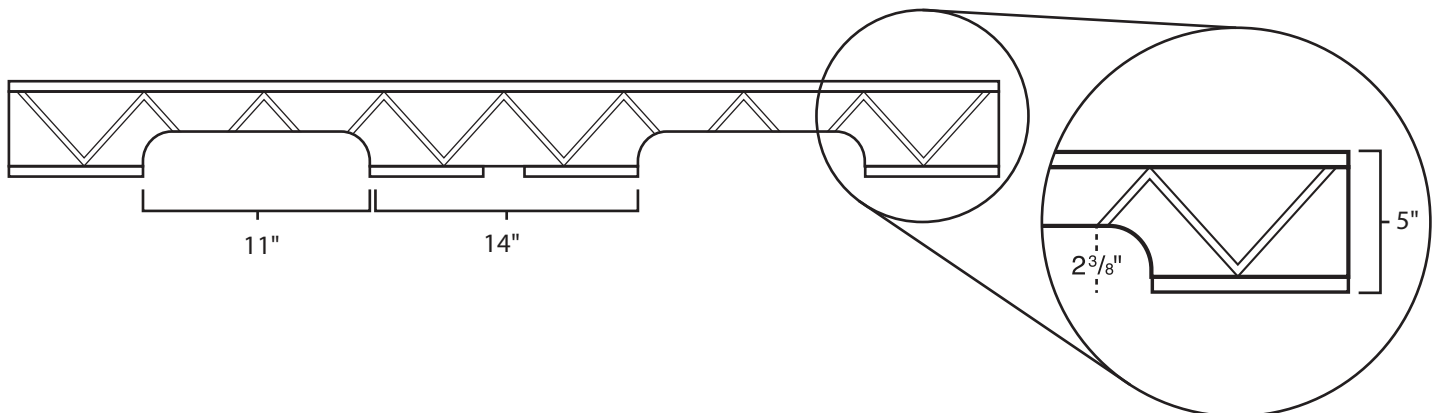

Pallet Specification Sheet

Pallet ID: ppc4448-4B55F-CS

Top View:

Bottom View:

Side View:

Components & Specifications:

Dimensions: 44" x 48" x 5"
Weight: 62lbs
Stackable

Dynamic Capacity: 2,000lbs
Static Capacity: 15,000lbs
#10-12X1-1/2 Screws

All parts made of recycled plastic
All parts made in USA
Pallet is fully recyclable

Tolerances +/- 3/8"