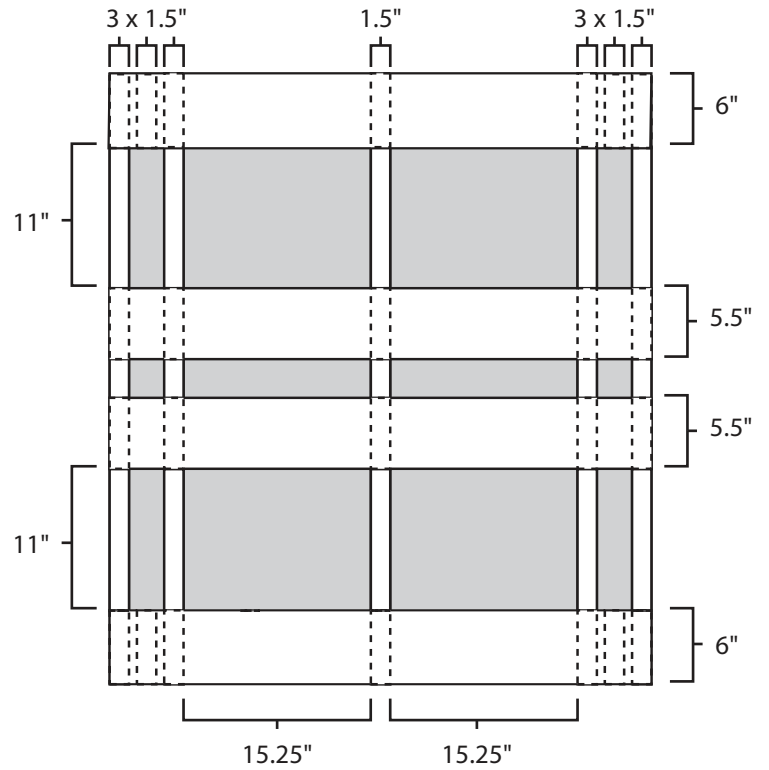

Pallet Specification Sheet

Pallet ID: ppc4448-4B55F-CS

Top View:

Bottom View:

Side View:

Components & Specifications:

Dimensions: 44" x 48" x 5"
Weight: 62lbs
Stackable

Dynamic Capacity: 2,000lbs
Static Capacity: 15,000lbs
#10-12X1-1/2 Screws

All parts made of recycled plastic
All parts made in USA
Pallet is fully recyclable

Tolerances +/- 3/8"