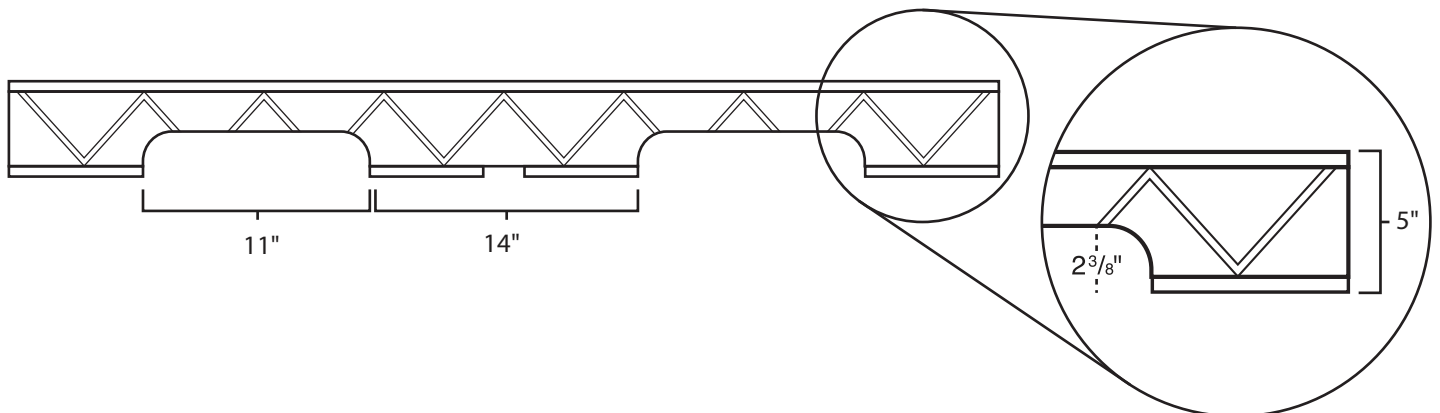

# Pallet Specification Sheet

Pallet ID: ppc4448-4B55F

Top View:

Bottom View:

Side View:

## Components & Specifications:

Dimensions: 44" x 48" x 5"  
Weight: 62lbs  
Stackable

Dynamic Capacity: 2,000lbs  
Static Capacity: 15,000lbs  
#10-12X1-1/2 Screws

All parts made of recycled plastic  
All parts made in USA  
Pallet is fully recyclable

Tolerances +/- 3/8"