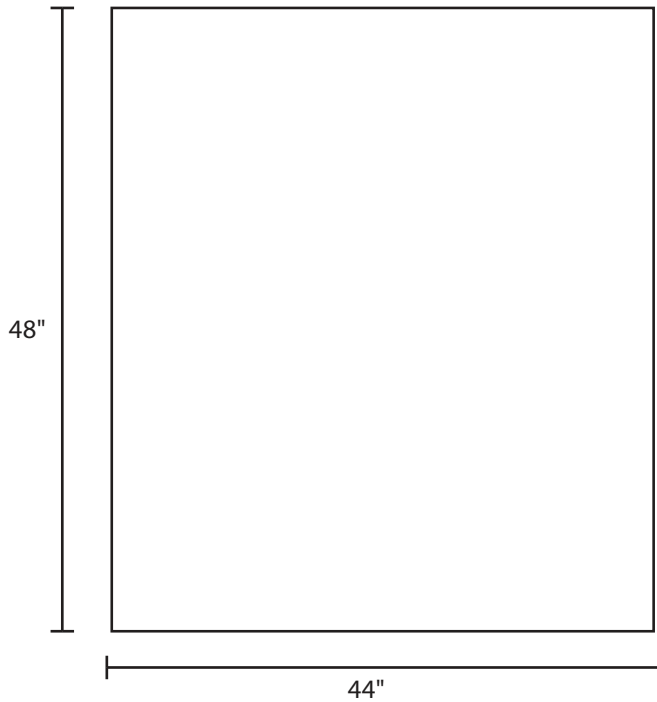

# Pallet Specification Sheet

Pallet ID: ppc4448-4B55F

Top View:

Bottom View:

Side View:

## Components & Specifications:

Dimensions: 44" x 48" x 5"  
Weight: 62lbs  
Stackable

Dynamic Capacity: 2,000lbs  
Static Capacity: 15,000lbs  
#10-12X1-1/2 Screws

All parts made of recycled plastic  
All parts made in USA  
Pallet is fully recyclable

Tolerances +/- 3/8"