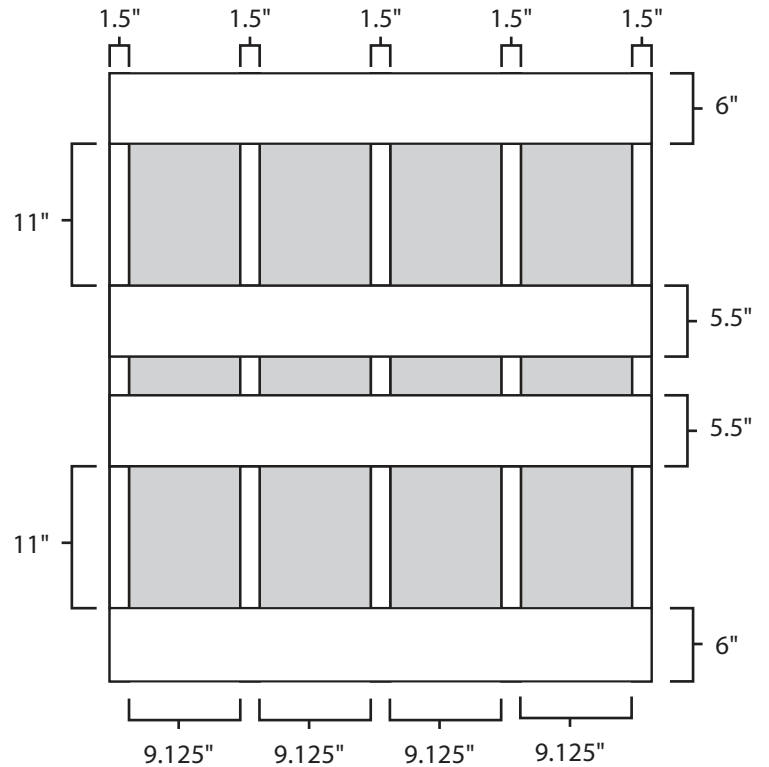

# Pallet Specification Sheet

Pallet ID: ppc4448-4B55F

Top View:

Bottom View:

Side View:

## Components & Specifications:

Dimensions: 44" x 48" x 5"  
Weight: 62lbs  
Stackable

Dynamic Capacity: 2,000lbs  
Static Capacity: 15,000lbs  
#10-12X1-1/2 Screws

All parts made of recycled plastic  
All parts made in USA  
Pallet is fully recyclable

Tolerances +/- 3/8"