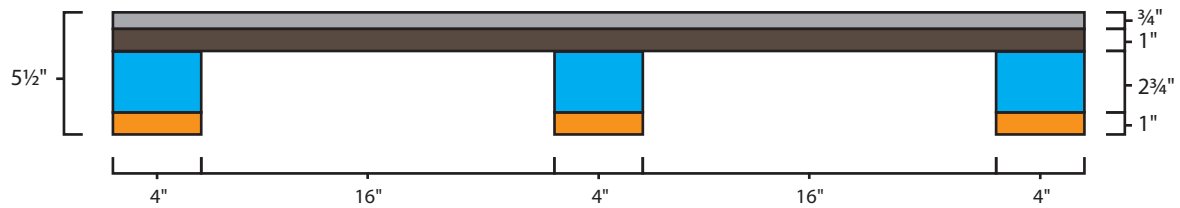

Pallet Specification Sheet

Pallet ID: ppc4456-3B45F-CS-CB

Top View:

Bottom View:

Components & Specifications:

Dimensions: 44" x 56" x 5"
Weight: 62lbs
Stackable

Dynamic Capacity: 2,000lbs
Static Capacity: 15,000lbs
#10-12X1-1/2 Screws

All parts made of recycled plastic
All parts made in USA
Pallet is fully recyclable

Tolerances +/- 3/8"

Pallet Specification Sheet

Pallet ID: ppc4456-3B4SF-CS-CB

Side View - 44" Side:

Side View - 56" Side:

Components & Specifications:

Dimensions: 44" x 56" x 5"
Weight: 62lbs
Stackable

Dynamic Capacity: 2,000lbs
Static Capacity: 15,000lbs
#10-12X1-1/2 Screws

All parts made of recycled plastic
All parts made in USA
Pallet is fully recyclable
Tolerances +/- 3/8"