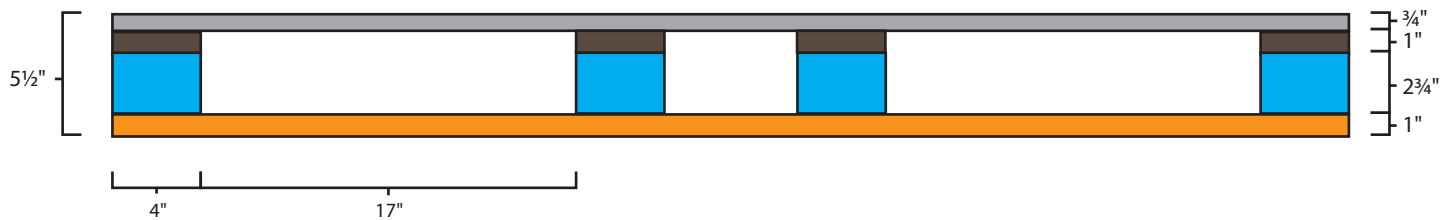

Pallet Specification Sheet

Pallet ID: ppc4456-3B45F-CS-CB

Top View:

Bottom View:

Components & Specifications:

Dimensions: 44" x 56" x 5"
Weight: 62lbs
Stackable

Dynamic Capacity: 2,000lbs
Static Capacity: 15,000lbs
#10-12X1-1/2 Screws

All parts made of recycled plastic
All parts made in USA
Pallet is fully recyclable

Tolerances +/- 3/8"

Pallet Specification Sheet

Pallet ID: ppc4456-3B4SF-CS-CB

Side View - 44" Side:

Side View - 56" Side:

Components & Specifications:

Dimensions: 44" x 56" x 5"
Weight: 62lbs
Stackable

Dynamic Capacity: 2,000lbs
Static Capacity: 15,000lbs
#10-12X1-1/2 Screws

All parts made of recycled plastic
All parts made in USA
Pallet is fully recyclable
Tolerances +/- 3/8"