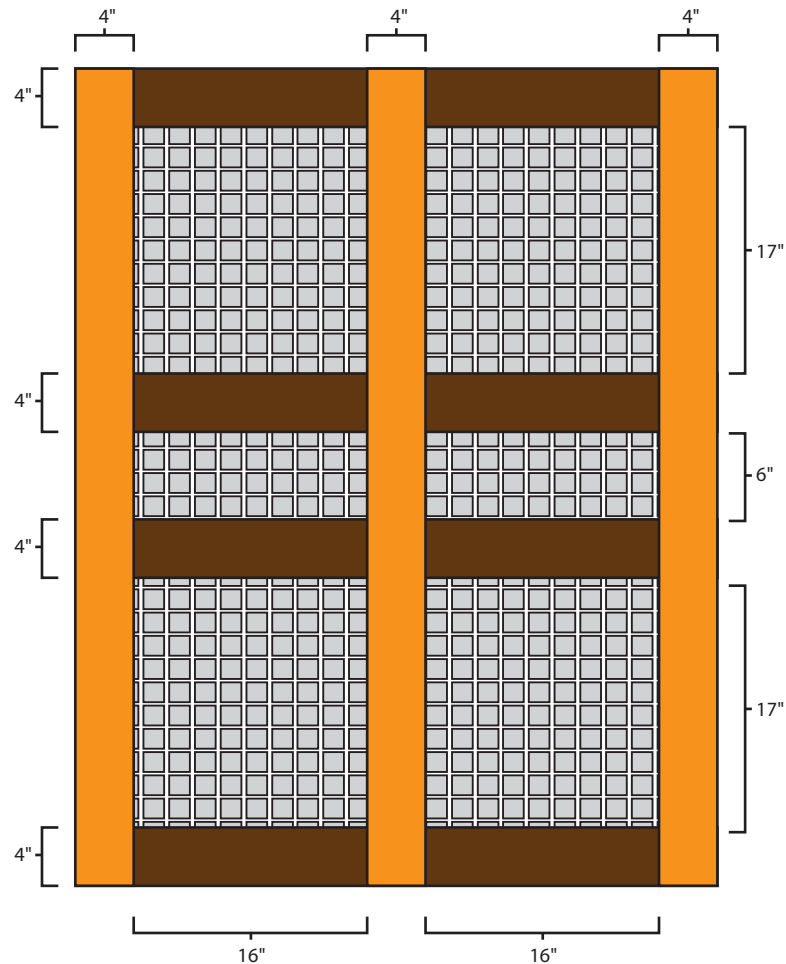

Pallet Specification Sheet

Pallet ID: ppc4456-3B45F-CS-CB

Top View:

Bottom View:

Components & Specifications:

Dimensions: 44" x 56" x 5"
Weight: 62lbs
Stackable

Dynamic Capacity: 2,000lbs
Static Capacity: 15,000lbs
#10-12X1-1/2 Screws

All parts made of recycled plastic
All parts made in USA
Pallet is fully recyclable

Tolerances +/- 3/8"

Pallet Specification Sheet

Pallet ID: ppc4456-3B4SF-CS-CB

Side View - 44" Side:

Side View - 56" Side:

Components & Specifications:

Dimensions: 44" x 56" x 5"
Weight: 62lbs
Stackable

Dynamic Capacity: 2,000lbs
Static Capacity: 15,000lbs
#10-12X1-1/2 Screws

All parts made of recycled plastic
All parts made in USA
Pallet is fully recyclable
Tolerances +/- 3/8"