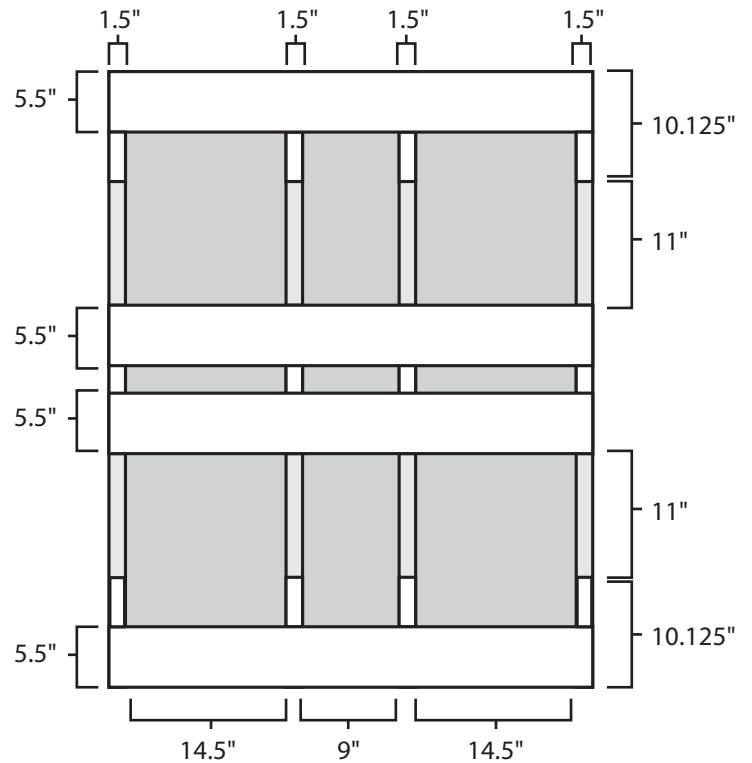

# Pallet Specification Sheet

Pallet ID: ppc4456-4B45R-CS

Top View:

Bottom View:

Side View:

## Components & Specifications:

Dimensions: 44" x 56" x 5"  
Weight: 63lbs  
Stackable

Dynamic Capacity: 2,000lbs  
Static Capacity: 15,000lbs  
#10-12X1-1/2 Screws

All parts made of recycled plastic  
All parts made in USA  
Pallet is fully recyclable

Tolerances +/- 3/8"