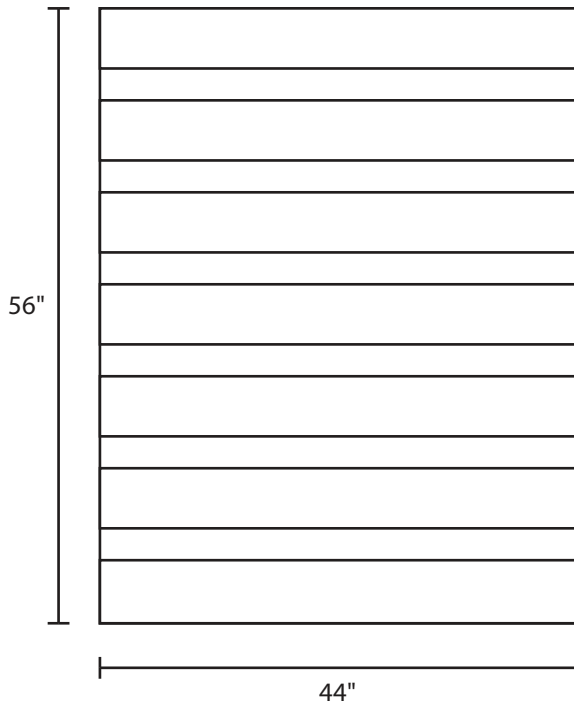

# Pallet Specification Sheet

Pallet ID: ppc4456-4B45R-CS

Top View:

Bottom View:

Side View:

## Components & Specifications:

Dimensions: 44" x 56" x 5"  
Weight: 63lbs  
Stackable

Dynamic Capacity: 2,000lbs  
Static Capacity: 15,000lbs  
#10-12X1-1/2 Screws

All parts made of recycled plastic  
All parts made in USA  
Pallet is fully recyclable

Tolerances +/- 3/8"