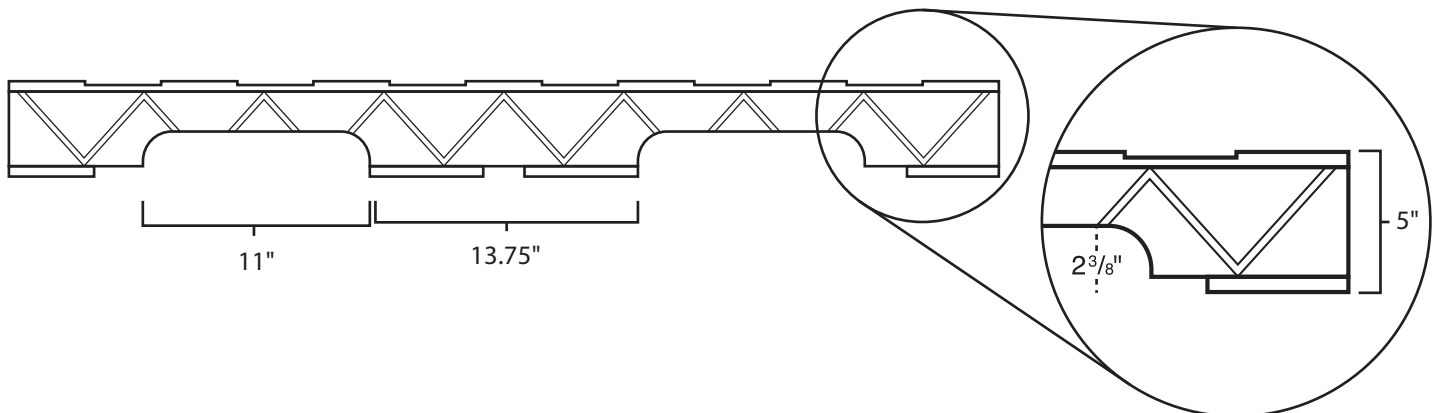

# Pallet Specification Sheet

Pallet ID: ppc4456-4B45R-CS

Top View:

Bottom View:

Side View:

## Components & Specifications:

Dimensions: 44" x 56" x 5"  
Weight: 63lbs  
Stackable

Dynamic Capacity: 2,000lbs  
Static Capacity: 15,000lbs  
#10-12X1-1/2 Screws

All parts made of recycled plastic  
All parts made in USA  
Pallet is fully recyclable

Tolerances +/- 3/8"