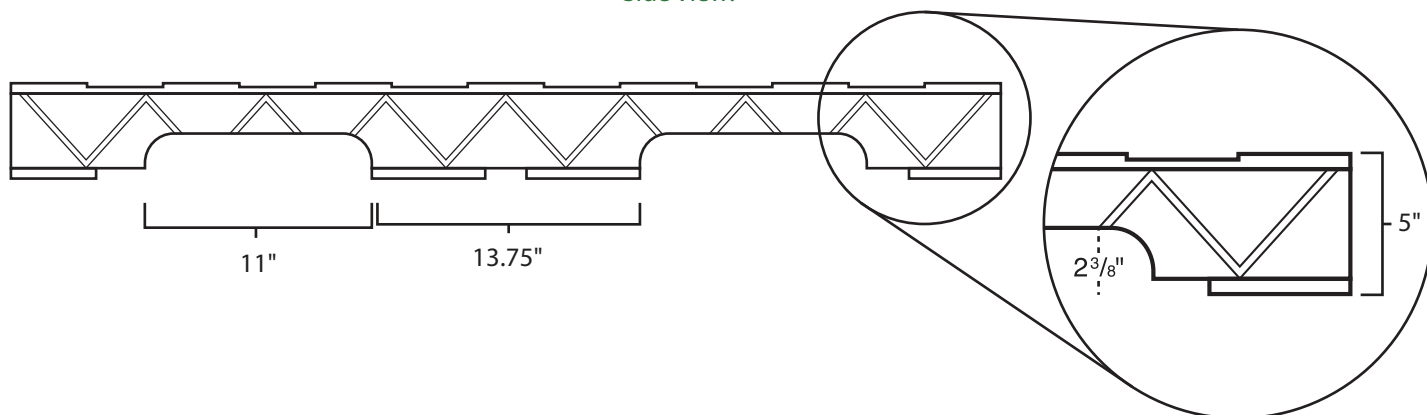

Pallet Specification Sheet

Pallet ID: ppc4456-4B4SR-RP

Top View:

Bottom View:

Side View:

Components & Specifications:

Dimensions: 44" x 56" x 5"
Weight: 63lbs
Stackable

Dynamic Capacity: 2,000lbs
Static Capacity: 15,000lbs
#10-12X1-1/2 Screws

All parts made of recycled plastic
All parts made in USA
Pallet is fully recyclable

Tolerances +/- 3/8"