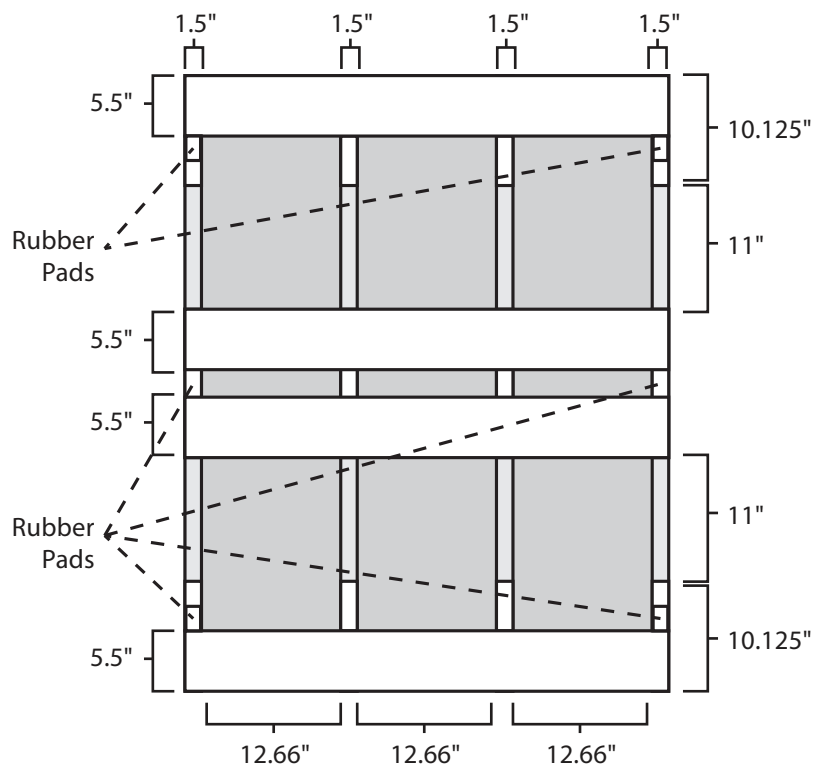

Pallet Specification Sheet

Pallet ID: ppc4456-4B4SR-RP

Top View:

Bottom View:

Side View:

Components & Specifications:

Dimensions: 44" x 56" x 5"
Weight: 63lbs
Stackable

Dynamic Capacity: 2,000lbs
Static Capacity: 15,000lbs
#10-12X1-1/2 Screws

All parts made of recycled plastic
All parts made in USA
Pallet is fully recyclable

Tolerances +/- 3/8"