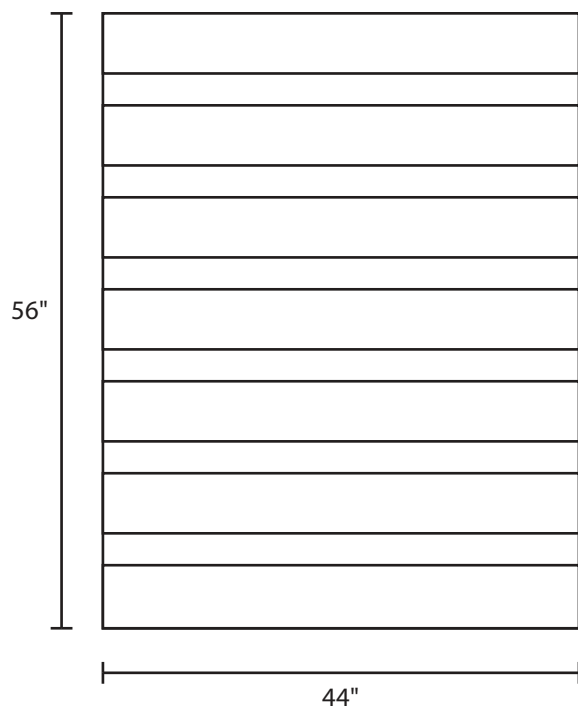

Pallet Specification Sheet

Pallet ID: ppc4456-4B4SR-RP

Top View:

Bottom View:

Side View:

Components & Specifications:

Dimensions: 44" x 56" x 5"
Weight: 63lbs
Stackable

Dynamic Capacity: 2,000lbs
Static Capacity: 15,000lbs
#10-12X1-1/2 Screws

All parts made of recycled plastic
All parts made in USA
Pallet is fully recyclable

Tolerances +/- 3/8"