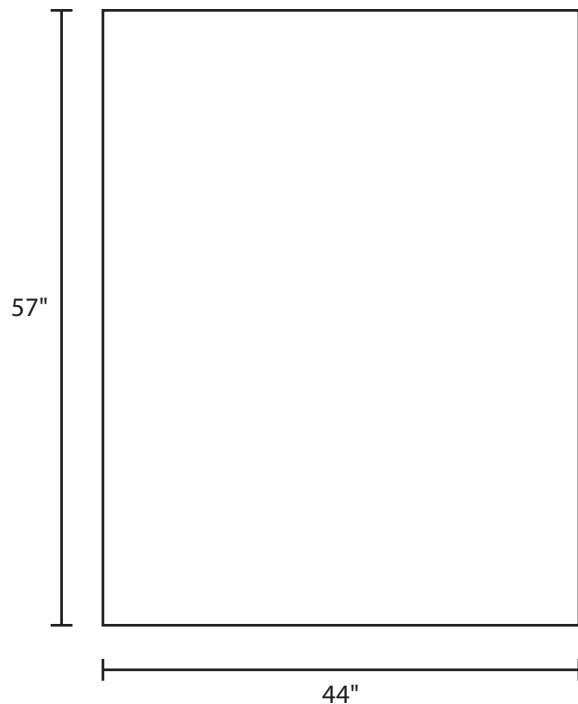

Pallet Specification Sheet

Pallet ID: ppc-4457-3B3SF-CS-CB

Top View:

Bottom View:

Side View:

Components & Specifications:

Dimensions: 44" x 57" x 7.5"
Weight: 85 lbs.
Stackable

Dynamic Capacity: 3,500lbs
Static Capacity: 15,000lbs
#10-12X1-1/2 Screws