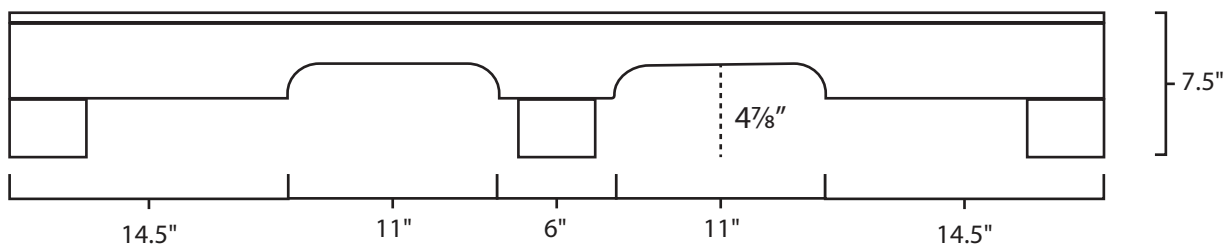

Pallet Specification Sheet

Pallet ID: ppc-4457-3B3SF-CS-CB

Top View:

Bottom View:

Side View:

Components & Specifications:

Dimensions: 44" x 57" x 7.5"
Weight: 85 lbs.
Stackable

Dynamic Capacity: 3,500lbs
Static Capacity: 15,000lbs
#10-12X1-1/2 Screws