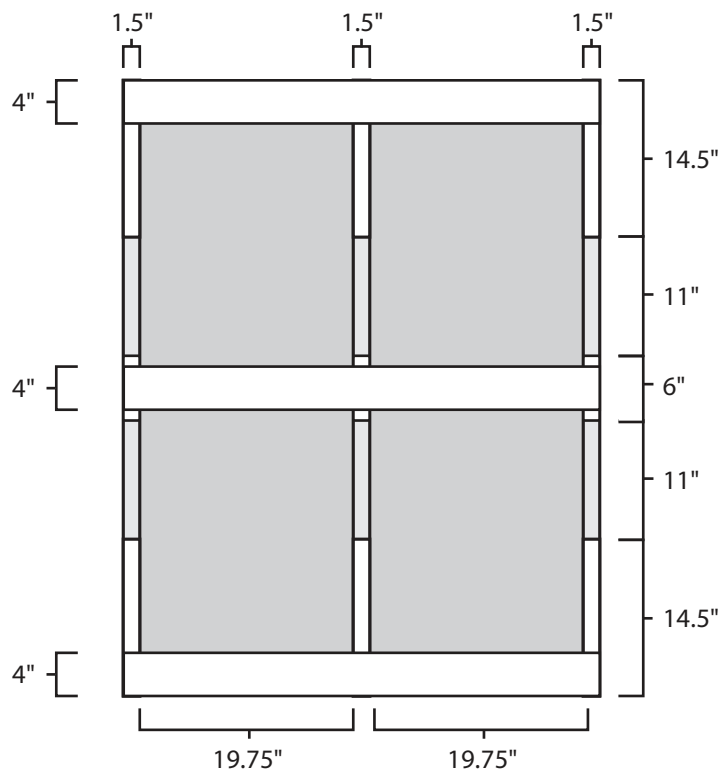

Pallet Specification Sheet

Pallet ID: ppc-4457-3B3SF-CS-CB

Top View:

Bottom View:

Side View:

Components & Specifications:

Dimensions: 44" x 57" x 7.5"
Weight: 85 lbs.
Stackable

Dynamic Capacity: 3,500lbs
Static Capacity: 15,000lbs
#10-12X1-1/2 Screws