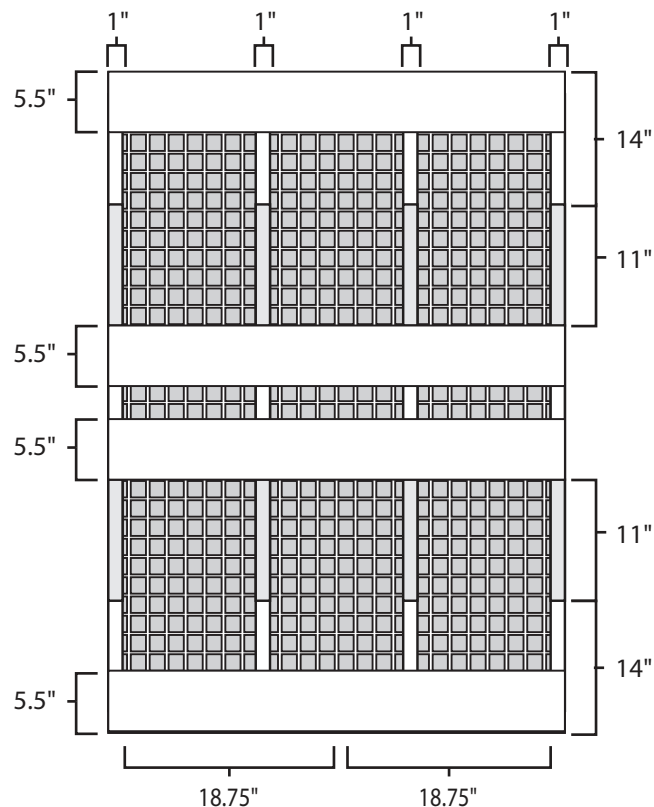

# Pallet Specification Sheet

Pallet ID: ppc-4464-4B4SF

Top View:

Bottom View:

Side View:

## Components & Specifications:

Dimensions: 44" x 64" x 5"  
Weight: 72lbs  
Stackable

Dynamic Capacity: 2,500lbs  
Static Capacity: 15,000lbs  
#10-12X1-1/2 Screws

All parts made of recycled plastic  
All parts made in USA  
Pallet is fully recyclable

Tolerances +/- 3/8"