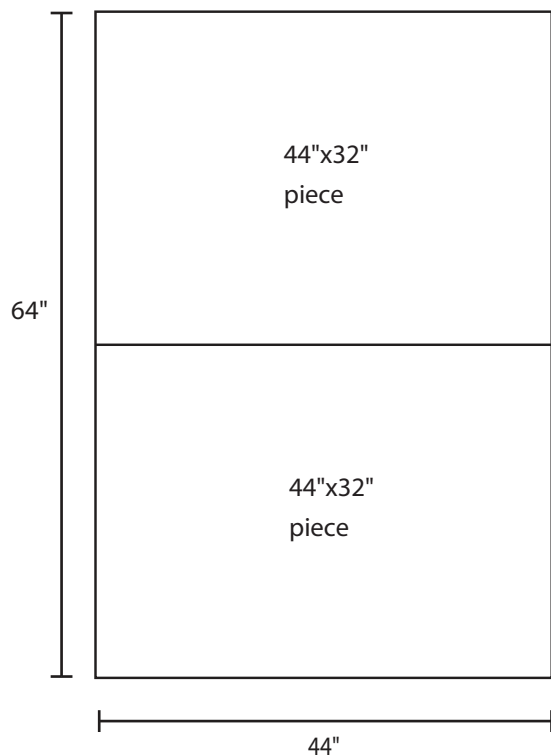

# Pallet Specification Sheet

Pallet ID: ppc-4464-4B4SF

Top View:

Bottom View:

Side View:

## Components & Specifications:

Dimensions: 44" x 64" x 5"  
Weight: 72lbs  
Stackable

Dynamic Capacity: 2,500lbs  
Static Capacity: 15,000lbs  
#10-12X1-1/2 Screws

All parts made of recycled plastic  
All parts made in USA  
Pallet is fully recyclable

Tolerances +/- 3/8"