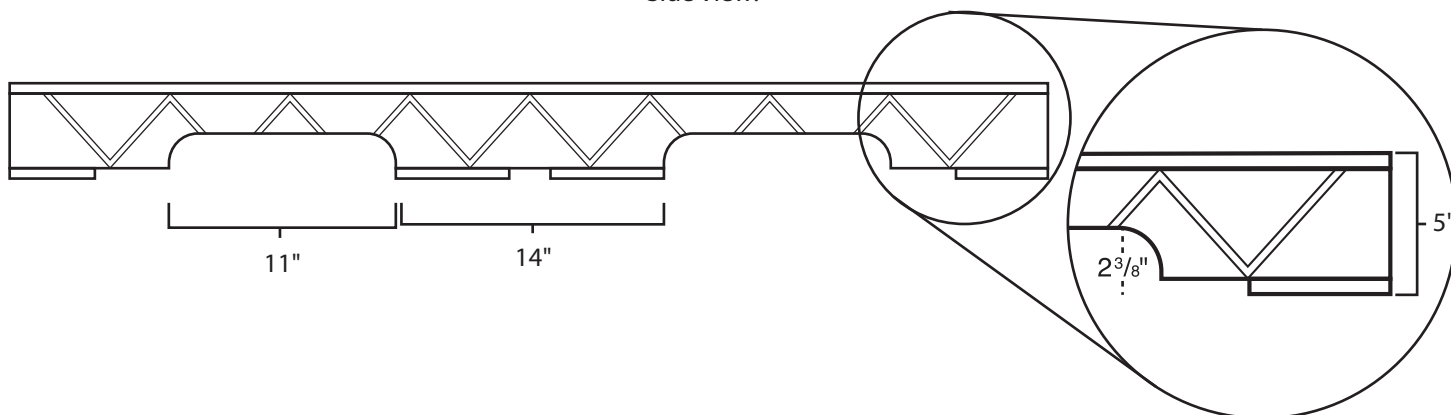

# Pallet Specification Sheet

Pallet ID: ppc-4464-4B4SF

Top View:

Bottom View:

Side View:

## Components & Specifications:

Dimensions: 44" x 64" x 5"  
Weight: 72lbs  
Stackable

Dynamic Capacity: 2,500lbs  
Static Capacity: 15,000lbs  
#10-12X1-1/2 Screws

All parts made of recycled plastic  
All parts made in USA  
Pallet is fully recyclable

Tolerances +/- 3/8"