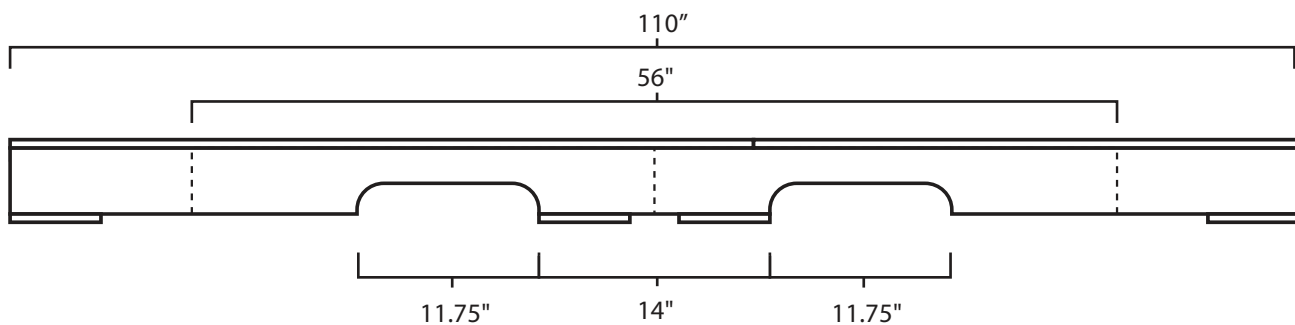

Pallet Specification Sheet

Pallet ID: ppc45110-4B4SF-CS-CD

Top View:

Bottom View:

Side View:

Components & Specifications:

Dimensions: 45" x 110" x 5"
Weight: 103lbs
Stackable

Dynamic Capacity: 2,000lbs
Static Capacity: 15,000lbs
#10-12X1-1/2 Screws

All parts made of recycled plastic
All parts made in USA
Pallet is fully recyclable
Tolerances +/- 3/8"