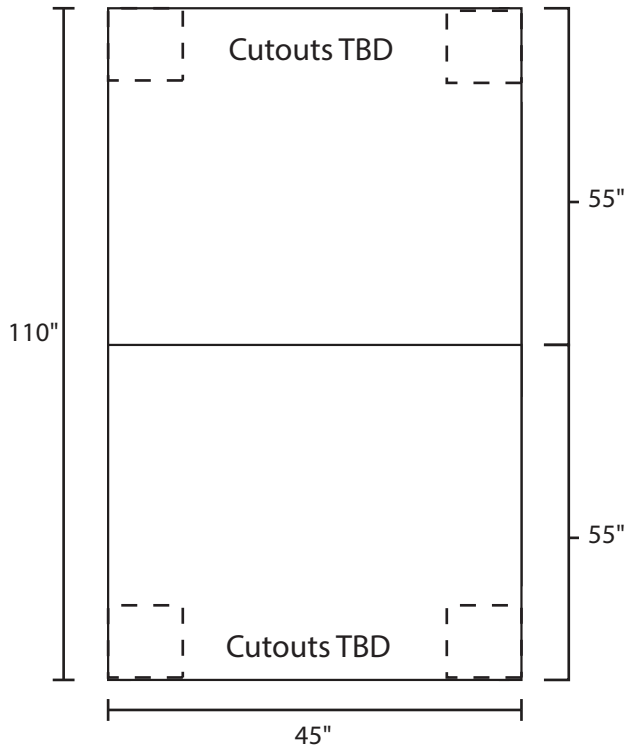

Pallet Specification Sheet

Pallet ID: ppc45110-4B4SF-CS-CD

Top View:

Bottom View:

Side View:

Components & Specifications:

Dimensions: 45" x 110" x 5"
Weight: 103lbs
Stackable

Dynamic Capacity: 2,000lbs
Static Capacity: 15,000lbs
#10-12X1-1/2 Screws

All parts made of recycled plastic
All parts made in USA
Pallet is fully recyclable
Tolerances +/- 3/8"