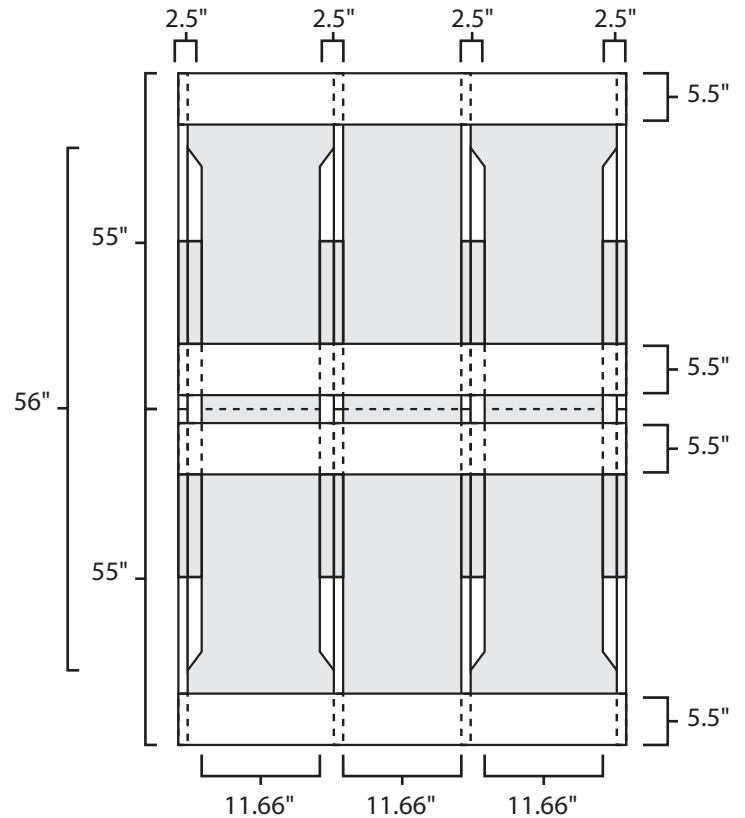

Pallet Specification Sheet

Pallet ID: ppc45110-4B4SF-CS-CD

Top View:

Bottom View:

Side View:

Components & Specifications:

Dimensions: 45" x 110" x 5"
Weight: 103lbs
Stackable

Dynamic Capacity: 2,000lbs
Static Capacity: 15,000lbs
#10-12X1-1/2 Screws

All parts made of recycled plastic
All parts made in USA
Pallet is fully recyclable
Tolerances +/- 3/8"