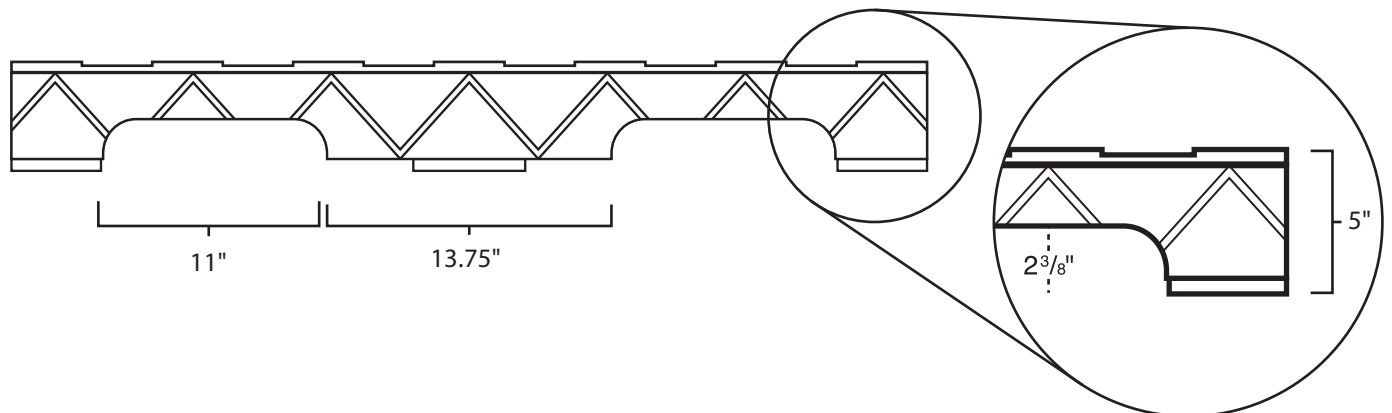

Pallet Specification Sheet

Pallet ID: ppc4547-3B4SR

Top View:

Bottom View:

Side View:

Components & Specifications:

Dimensions: 45" x 47" x 5"
Weight: 53.5lbs
Stackable

Dynamic Capacity: 2,000lbs
Static Capacity: 15,000lbs
#10-12X1-1/2 Screws

All parts made of recycled plastic
All parts made in USA
Pallet is fully recyclable
Tolerances +/- 3/8"