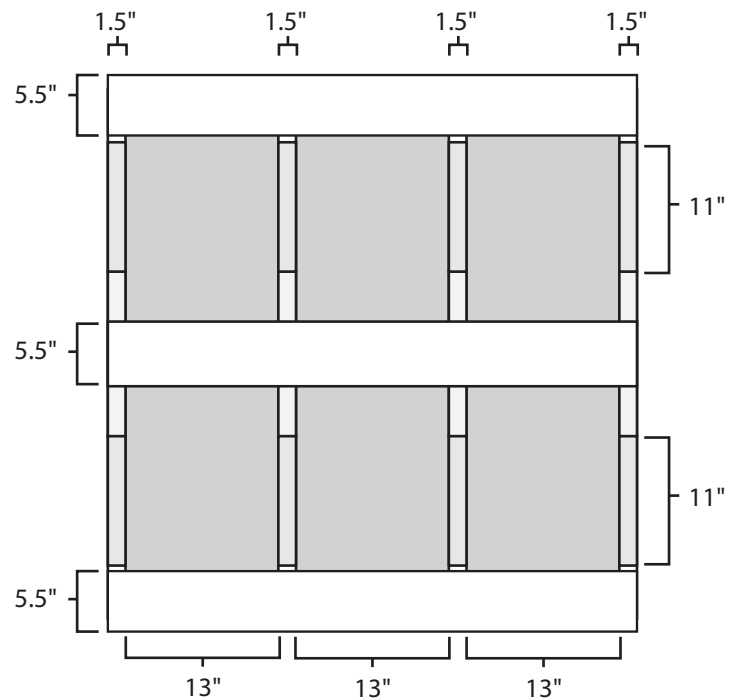

Pallet Specification Sheet

Pallet ID: ppc4547-3B4SR

Top View:

Bottom View:

Side View:

Components & Specifications:

Dimensions: 45" x 47" x 5"
Weight: 53.5lbs
Stackable

Dynamic Capacity: 2,000lbs
Static Capacity: 15,000lbs
#10-12X1-1/2 Screws

All parts made of recycled plastic
All parts made in USA
Pallet is fully recyclable
Tolerances +/- 3/8"