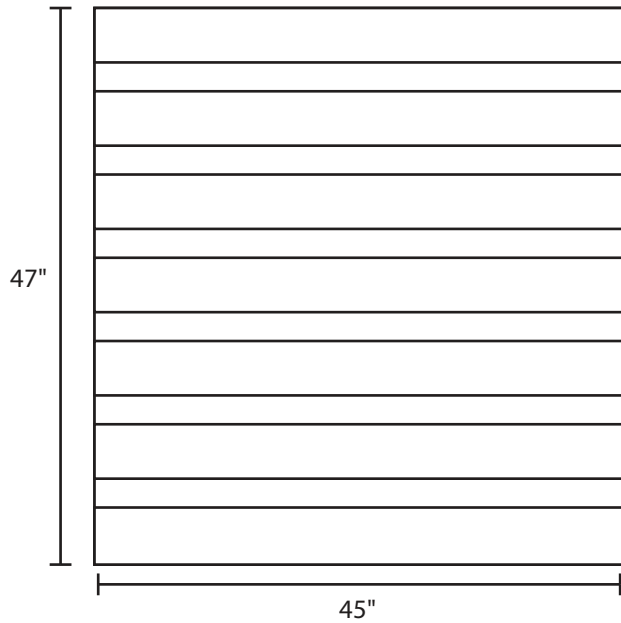

Pallet Specification Sheet

Pallet ID: ppc4547-3B4SR

Top View:

Bottom View:

Side View:

Components & Specifications:

Dimensions: 45" x 47" x 5"
Weight: 53.5lbs
Stackable

Dynamic Capacity: 2,000lbs
Static Capacity: 15,000lbs
#10-12X1-1/2 Screws

All parts made of recycled plastic
All parts made in USA
Pallet is fully recyclable
Tolerances +/- 3/8"