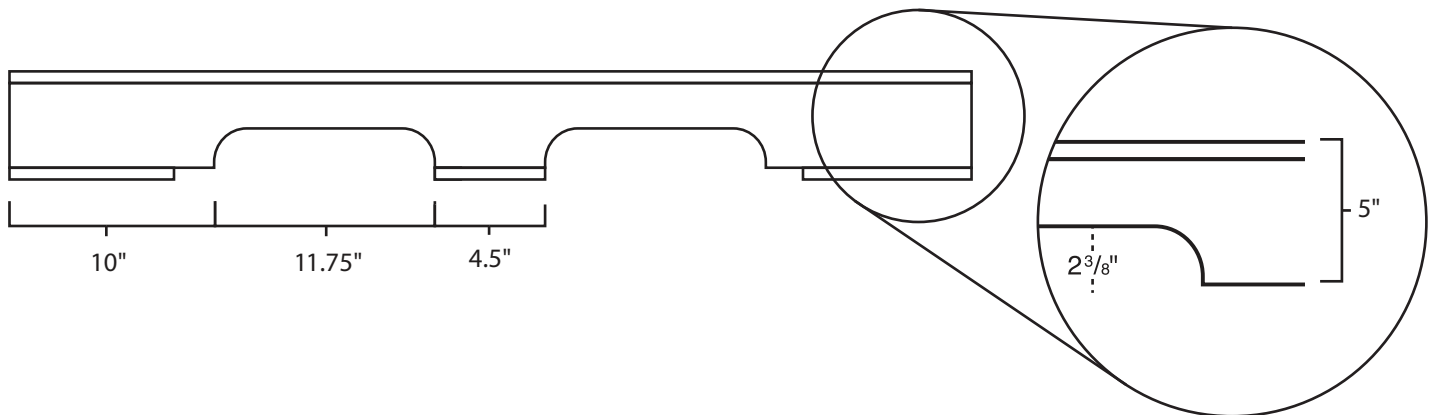

Pallet Specification Sheet

Pallet ID: ppc4548-3B4SF-CS-BO

Top View:

Bottom View:

Side View:

Components & Specifications:

Dimensions: 45" x 48" x 5"
Weight: 54lbs
Rackable

Dynamic Capacity: 2,000lbs
Static Capacity: 15,000lbs
#10-12X1-1/2 Screws

All parts made of recycled plastic
All parts made in USA
Pallet is fully recyclable
Tolerances +/- 3/8"