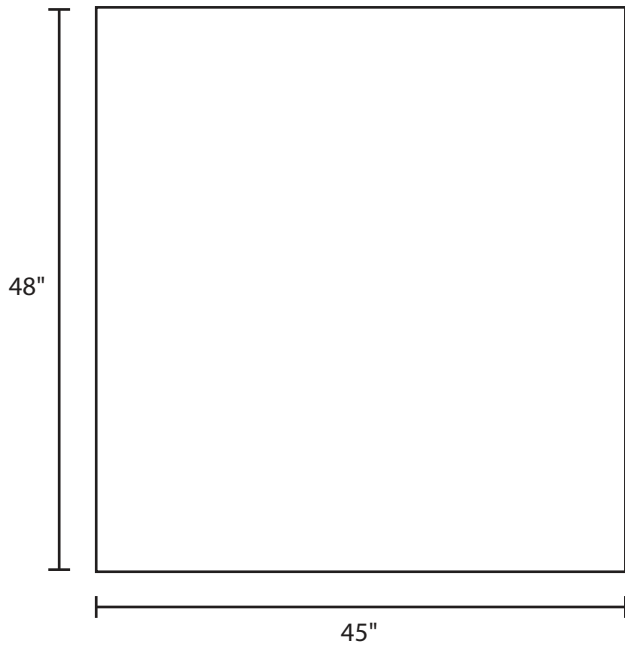

Pallet Specification Sheet

Pallet ID: ppc4548-3B4SF-CS-BO

Top View:

Bottom View:

Side View:

Components & Specifications:

Dimensions: 45" x 48" x 5"
Weight: 54lbs
Rackable

Dynamic Capacity: 2,000lbs
Static Capacity: 15,000lbs
#10-12X1-1/2 Screws

All parts made of recycled plastic
All parts made in USA
Pallet is fully recyclable
Tolerances +/- 3/8"