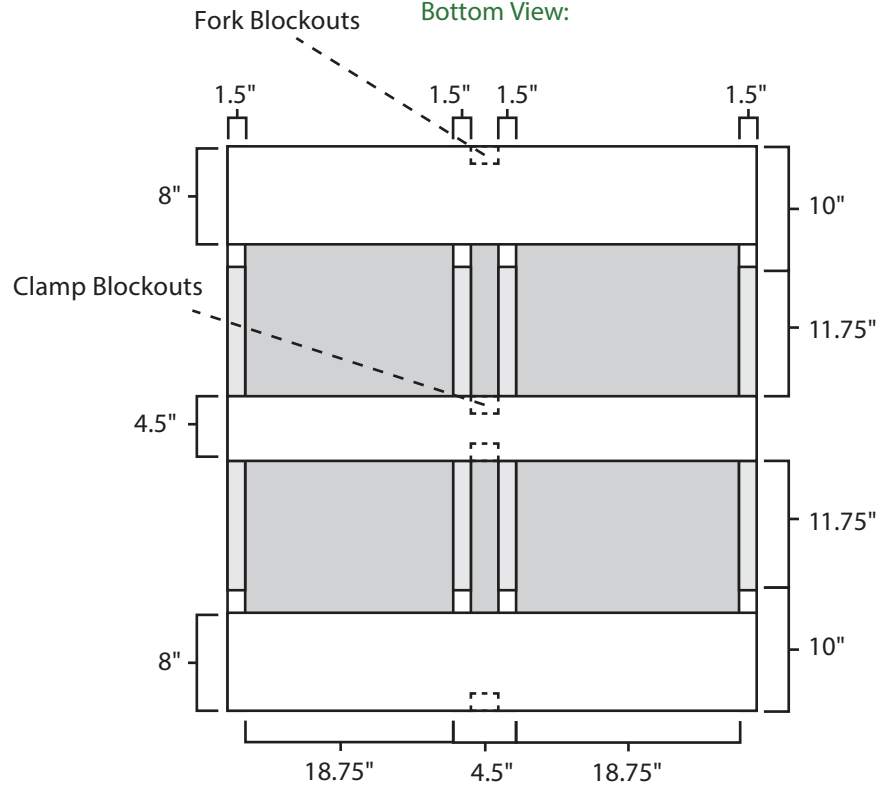

Pallet Specification Sheet

Pallet ID: ppc4548-3B4SF-CS-BO

Top View:

Bottom View:

Side View:

Components & Specifications:

Dimensions: 45" x 48" x 5"
Weight: 54lbs
Rackable

Dynamic Capacity: 2,000lbs
Static Capacity: 15,000lbs
#10-12X1-1/2 Screws

All parts made of recycled plastic
All parts made in USA
Pallet is fully recyclable
Tolerances +/- 3/8"