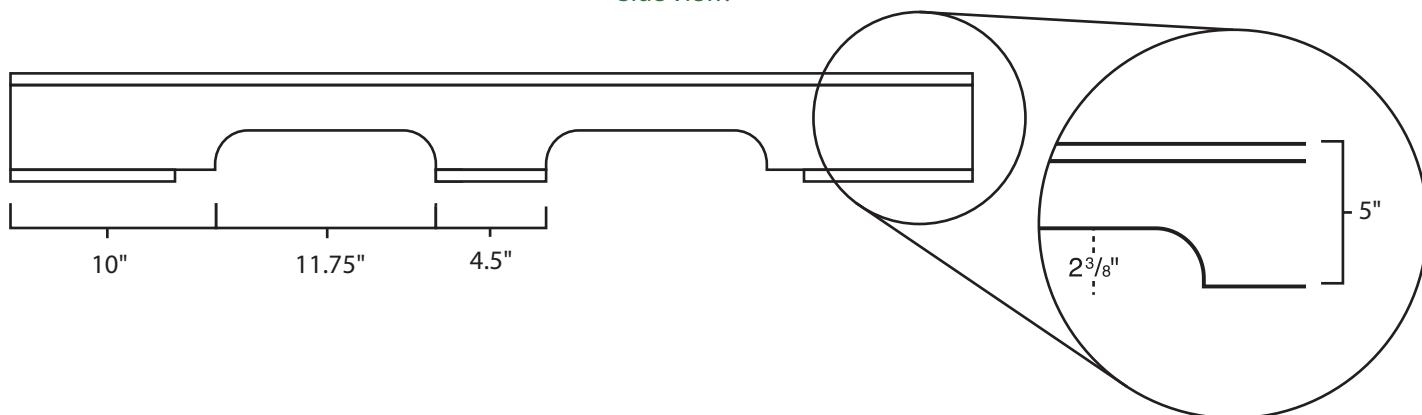

Pallet Specification Sheet

Pallet ID: ppc4548-3B4SR-CS-BO

Top View:

Bottom View:

Side View:

Components & Specifications:

Dimensions: 45" x 48" x 5"
Weight: 54.5lbs
Rackable

Dynamic Capacity: 2,000lbs
Static Capacity: 15,000lbs
#10-12X1-1/2 Screws

All parts made of recycled plastic
All parts made in USA
Pallet is fully recyclable
Tolerances +/- 3/8"