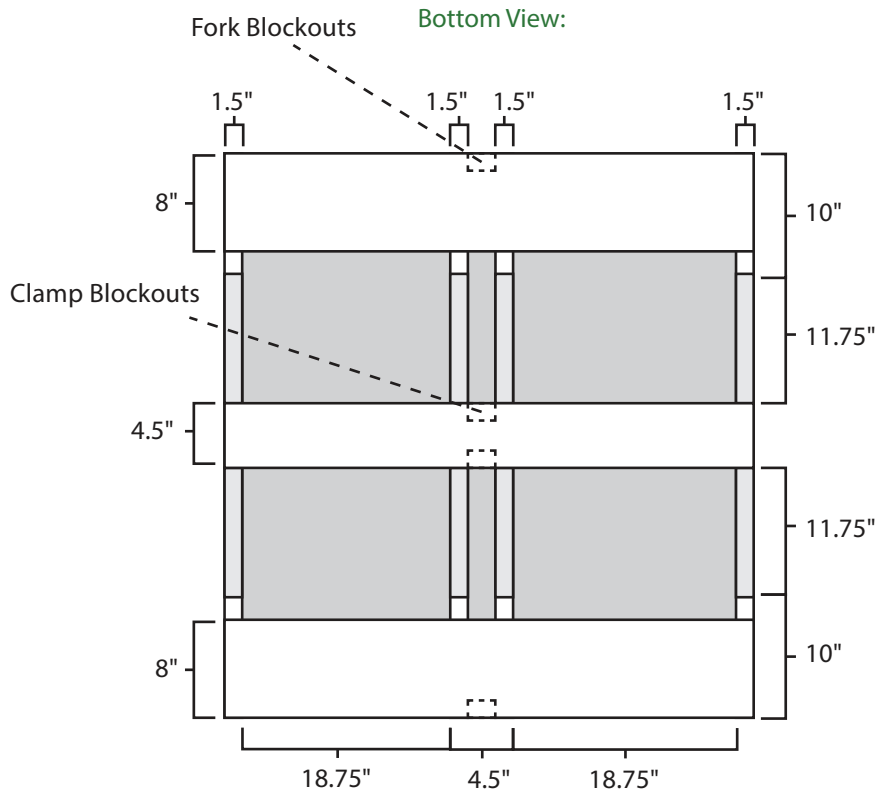

Pallet Specification Sheet

Pallet ID: ppc4548-3B4SR-CS-BO

Top View:

Bottom View:

Side View:

Components & Specifications:

Dimensions: 45" x 48" x 5"
Weight: 54.5lbs
Rackable

Dynamic Capacity: 2,000lbs
Static Capacity: 15,000lbs
#10-12X1-1/2 Screws

All parts made of recycled plastic
All parts made in USA
Pallet is fully recyclable
Tolerances +/- 3/8"