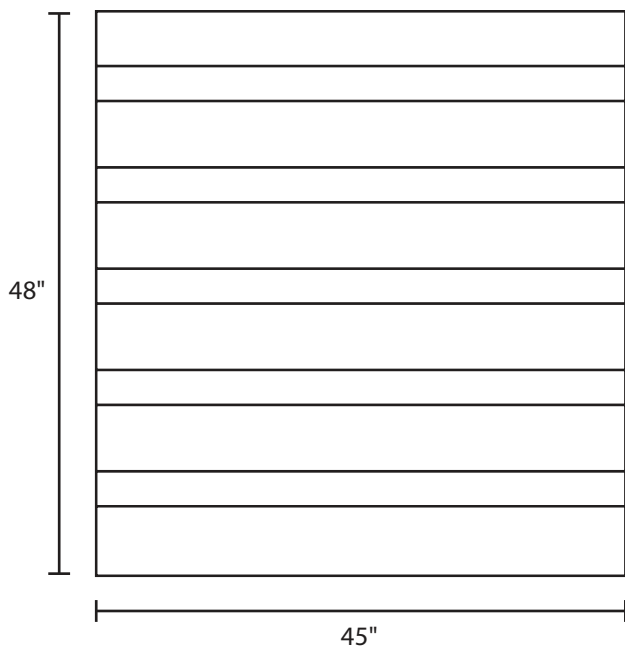

Pallet Specification Sheet

Pallet ID: ppc4548-3B4SR-CS-BO

Top View:

Bottom View:

Side View:

Components & Specifications:

Dimensions: 45" x 48" x 5"
Weight: 54.5lbs
Rackable

Dynamic Capacity: 2,000lbs
Static Capacity: 15,000lbs
#10-12X1-1/2 Screws

All parts made of recycled plastic
All parts made in USA
Pallet is fully recyclable
Tolerances +/- 3/8"