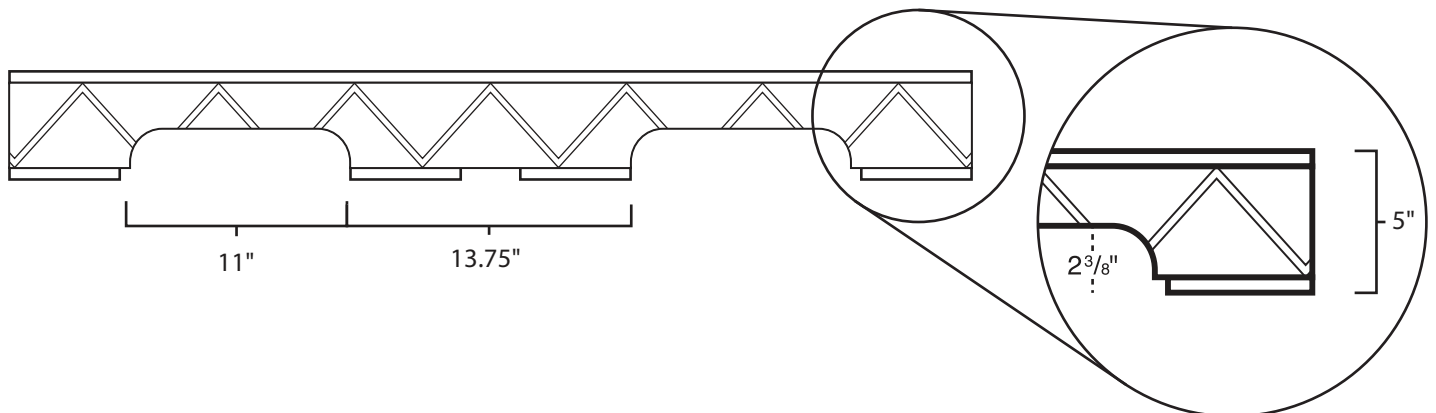

# Pallet Specification Sheet

Pallet ID: ppc4548-4B3SF

Top View:

Bottom View:

Side View:

## Components & Specifications:

Dimensions: 45" x 48" x 5"  
Weight: 52lbs  
Rackable

Dynamic Capacity: 2,000lbs  
Static Capacity: 15,000lbs  
#10-12X1-1/2 Screws

All parts made of recycled plastic  
All parts made in USA  
Pallet is fully recyclable

Tolerances +/- 3/8"