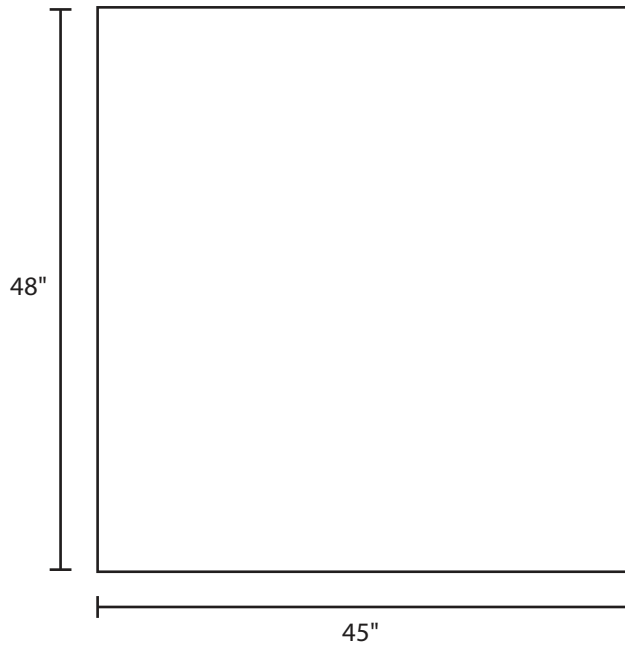

# Pallet Specification Sheet

Pallet ID: ppc4548-4B3SF

Top View:

Bottom View:

Side View:

## Components & Specifications:

Dimensions: 45" x 48" x 5"  
Weight: 52lbs  
Rackable

Dynamic Capacity: 2,000lbs  
Static Capacity: 15,000lbs  
#10-12X1-1/2 Screws

All parts made of recycled plastic  
All parts made in USA  
Pallet is fully recyclable

Tolerances +/- 3/8"