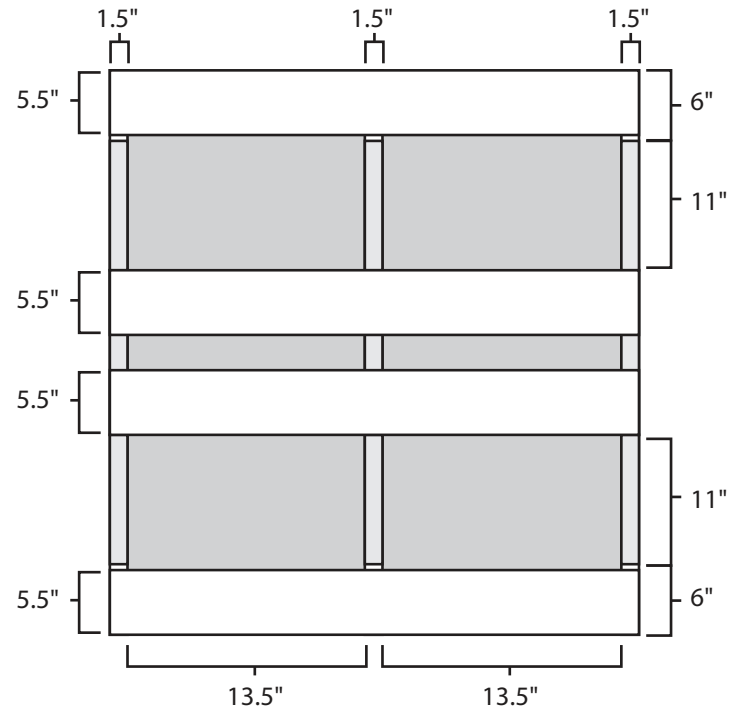

# Pallet Specification Sheet

Pallet ID: ppc4548-4B3SF

Top View:

Bottom View:

Side View:

## Components & Specifications:

Dimensions: 45" x 48" x 5"  
Weight: 52lbs  
Rackable

Dynamic Capacity: 2,000lbs  
Static Capacity: 15,000lbs  
#10-12X1-1/2 Screws

All parts made of recycled plastic  
All parts made in USA  
Pallet is fully recyclable

Tolerances +/- 3/8"