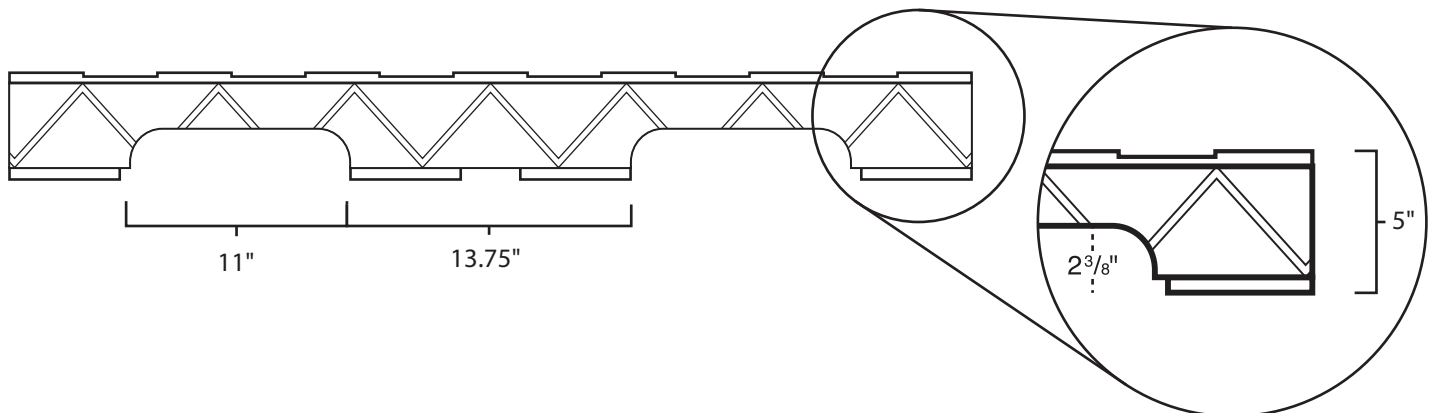

# Pallet Specification Sheet

Pallet ID: ppc4548-4B3SR

Top View:

Bottom View:

Side View:

## Components & Specifications:

Dimensions: 45" x 48" x 5"  
Weight: 52lbs  
Rackable

Dynamic Capacity: 2,000lbs  
Static Capacity: 15,000lbs  
#10-12X1-1/2 Screws

All parts made of recycled plastic  
All parts made in USA  
Pallet is fully recyclable

Tolerances +/- 3/8"