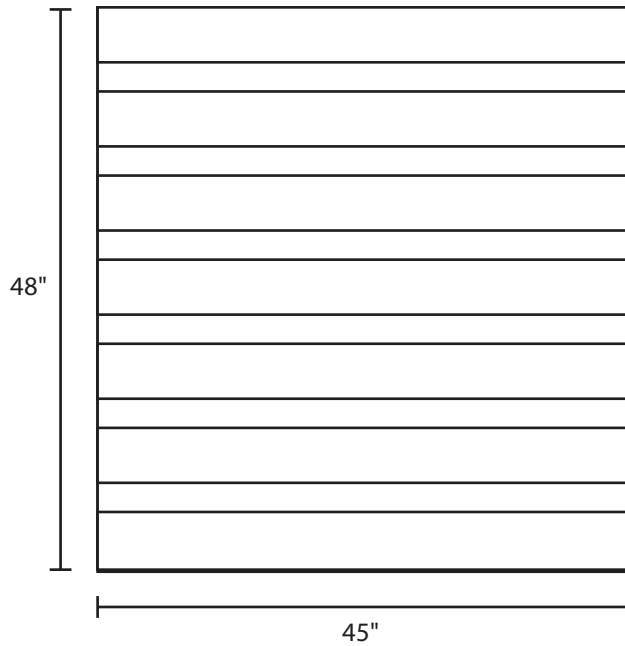

# Pallet Specification Sheet

Pallet ID: ppc4548-4B3SR

Top View:

Bottom View:

Side View:

## Components & Specifications:

Dimensions: 45" x 48" x 5"  
Weight: 52lbs  
Rackable

Dynamic Capacity: 2,000lbs  
Static Capacity: 15,000lbs  
#10-12X1-1/2 Screws

All parts made of recycled plastic  
All parts made in USA  
Pallet is fully recyclable

Tolerances +/- 3/8"