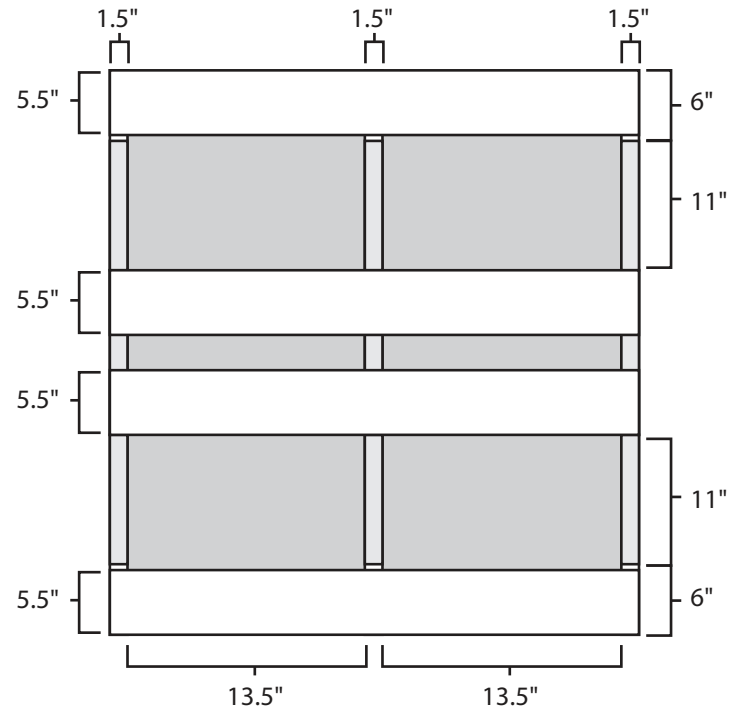

# Pallet Specification Sheet

Pallet ID: ppc4548-4B3SR

Top View:

Bottom View:

Side View:

## Components & Specifications:

Dimensions: 45" x 48" x 5"  
Weight: 52lbs  
Rackable

Dynamic Capacity: 2,000lbs  
Static Capacity: 15,000lbs  
#10-12X1-1/2 Screws

All parts made of recycled plastic  
All parts made in USA  
Pallet is fully recyclable

Tolerances +/- 3/8"