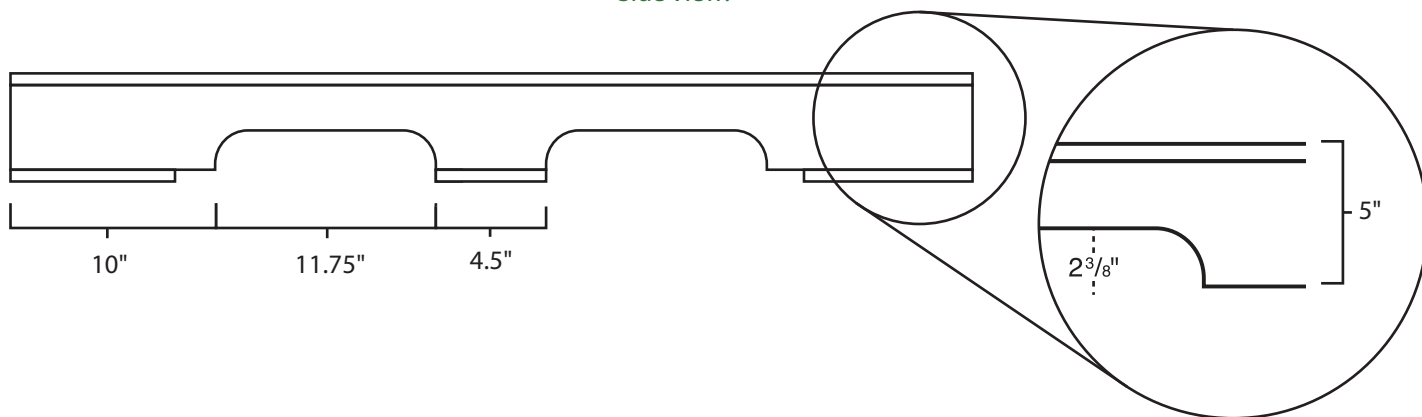

# Pallet Specification Sheet

Pallet ID: ppc4548-4B45F-CS-BO

Top View:

Bottom View:

Side View:

## Components & Specifications:

Dimensions: 45" x 48" x 5"  
Weight: 57.5lbs  
Rackable

Dynamic Capacity: 2,000lbs  
Static Capacity: 15,000lbs  
#10-12X1-1/2 Screws

All parts made of recycled plastic  
All parts made in USA  
Pallet is fully recyclable  
Tolerances +/- 3/8"