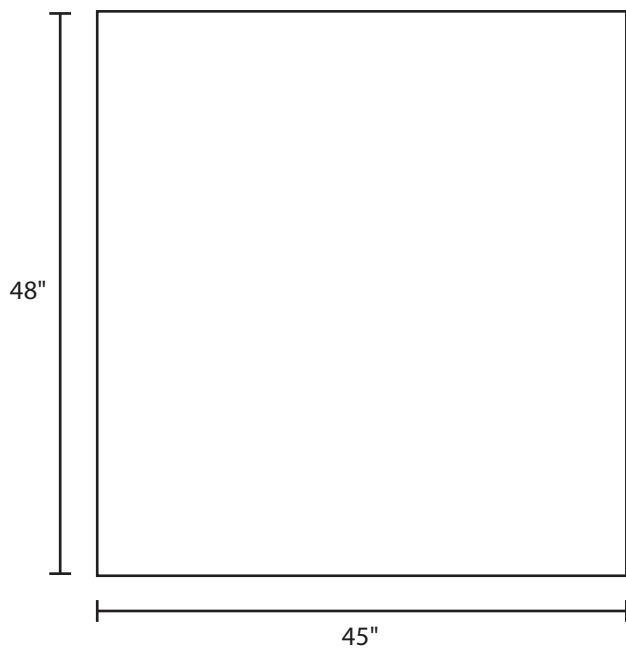

# Pallet Specification Sheet

Pallet ID: ppc4548-4B45F-CS-BO

Top View:

Bottom View:

Side View:

## Components & Specifications:

Dimensions: 45" x 48" x 5"  
Weight: 57.5lbs  
Rackable

Dynamic Capacity: 2,000lbs  
Static Capacity: 15,000lbs  
#10-12X1-1/2 Screws

All parts made of recycled plastic  
All parts made in USA  
Pallet is fully recyclable  
Tolerances +/- 3/8"