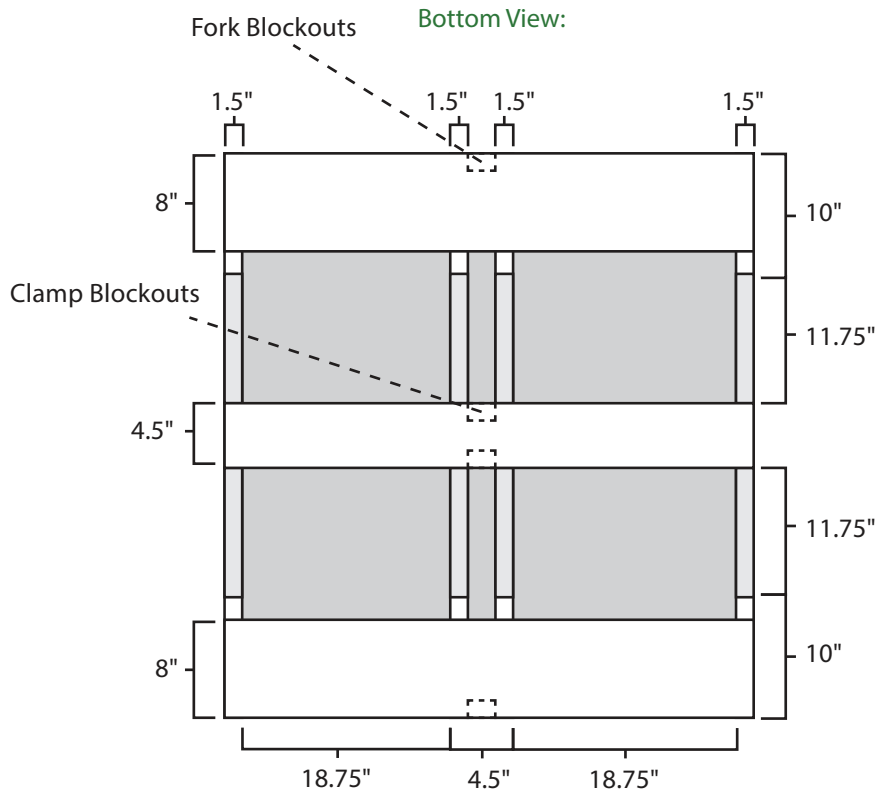

# Pallet Specification Sheet

Pallet ID: ppc4548-4B45F-CS-BO

Top View:

Bottom View:

Side View:

## Components & Specifications:

Dimensions: 45" x 48" x 5"  
Weight: 57.5lbs  
Rackable

Dynamic Capacity: 2,000lbs  
Static Capacity: 15,000lbs  
#10-12X1-1/2 Screws

All parts made of recycled plastic  
All parts made in USA  
Pallet is fully recyclable  
Tolerances +/- 3/8"