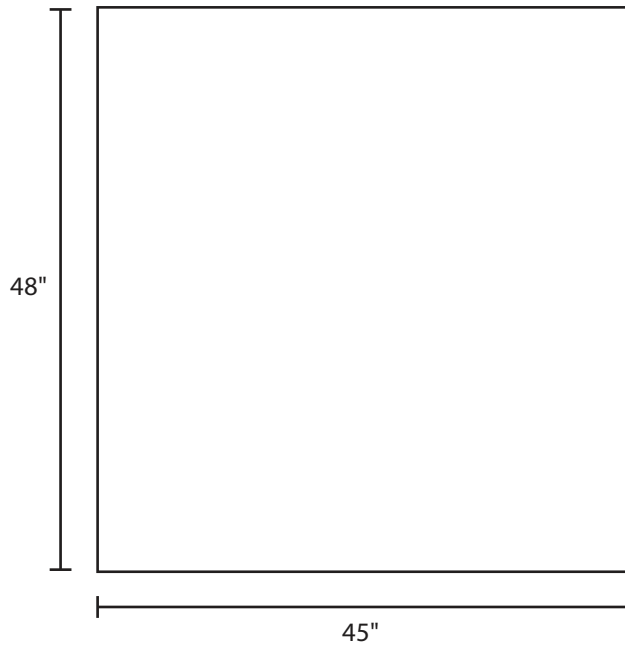

Pallet Specification Sheet

Pallet ID: ppc4548-4B45F-CS

Top View:

Bottom View:

Side View:

Components & Specifications:

Dimensions: 45" x 48" x 6"
Weight: 57.5lbs
Rackable

Dynamic Capacity: 2,000lbs
Static Capacity: 15,000lbs
#10-12X1-1/2 Screws