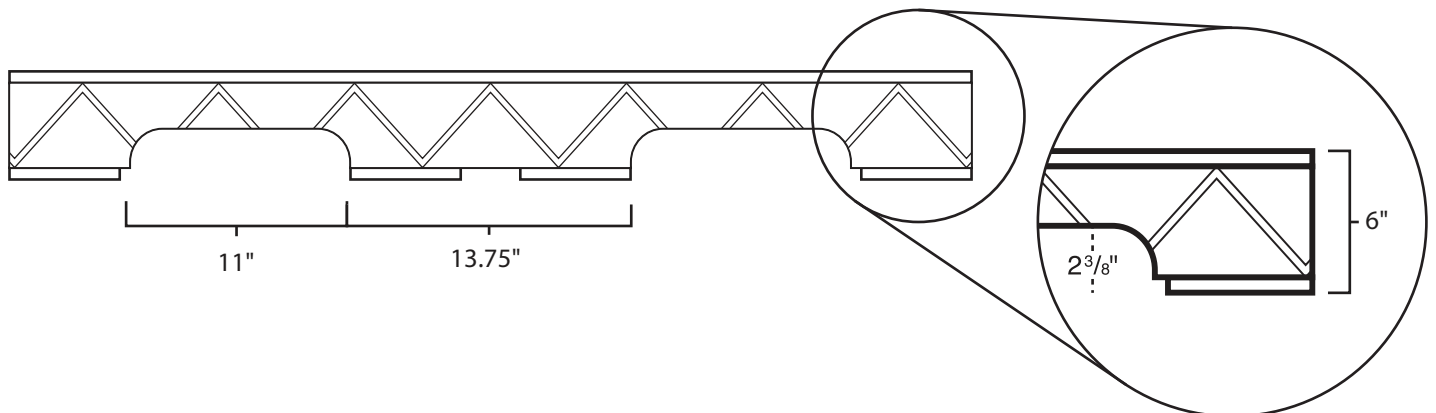

Pallet Specification Sheet

Pallet ID: ppc4548-4B45F-CS

Top View:

Bottom View:

Side View:

Components & Specifications:

Dimensions: 45" x 48" x 6"
Weight: 57.5lbs
Rackable

Dynamic Capacity: 2,000lbs
Static Capacity: 15,000lbs
#10-12X1-1/2 Screws

All parts made of recycled plastic
All parts made in USA
Pallet is fully recyclable
Tolerances +/- 3/8"