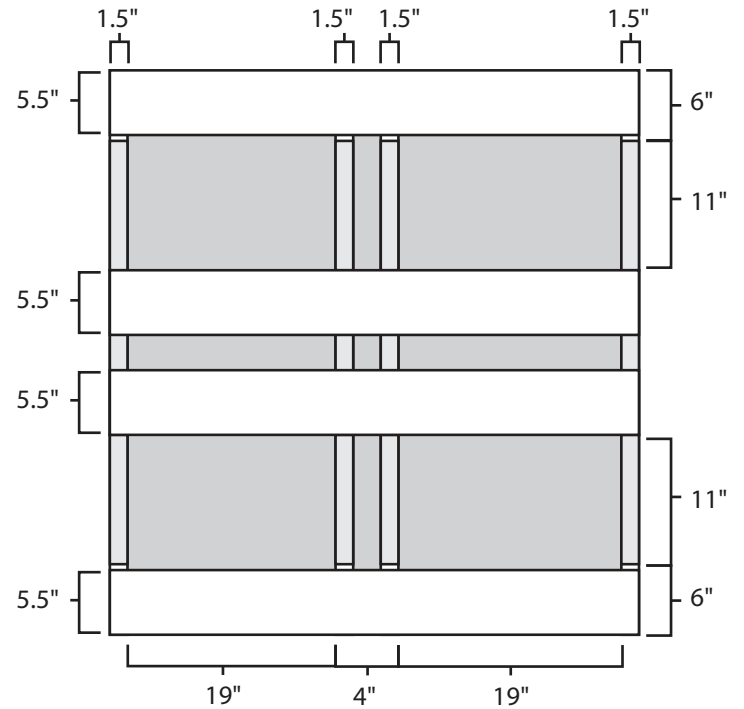

Pallet Specification Sheet

Pallet ID: ppc4548-4B45F-CS

Top View:

Bottom View:

Side View:

Components & Specifications:

Dimensions: 45" x 48" x 6"
Weight: 57.5lbs
Rackable

Dynamic Capacity: 2,000lbs
Static Capacity: 15,000lbs
#10-12X1-1/2 Screws

All parts made of recycled plastic
All parts made in USA
Pallet is fully recyclable
Tolerances +/- 3/8"