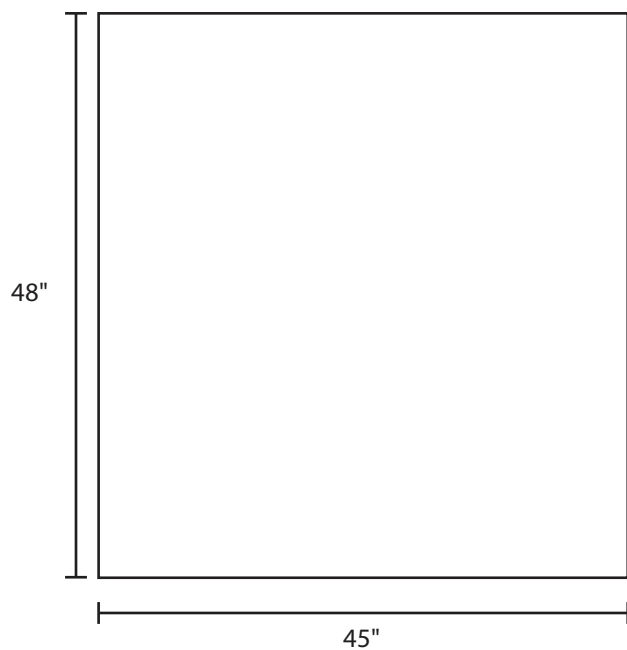

Pallet Specification Sheet

Pallet ID: ppc4548-4B4SF-SS

Top View:

Bottom View:

Side View:

Components & Specifications:

Dimensions: 45" x 48" x 5.5"
Weight: 65 lbs
Stackable / Rackable

Dynamic Capacity: 3,000lbs
Static Capacity: 15,000lbs
#10-12X1-1/2 Screws

All parts made of recycled plastic
All parts made in USA
Pallet is fully recyclable
Tolerances +/- 3/8"