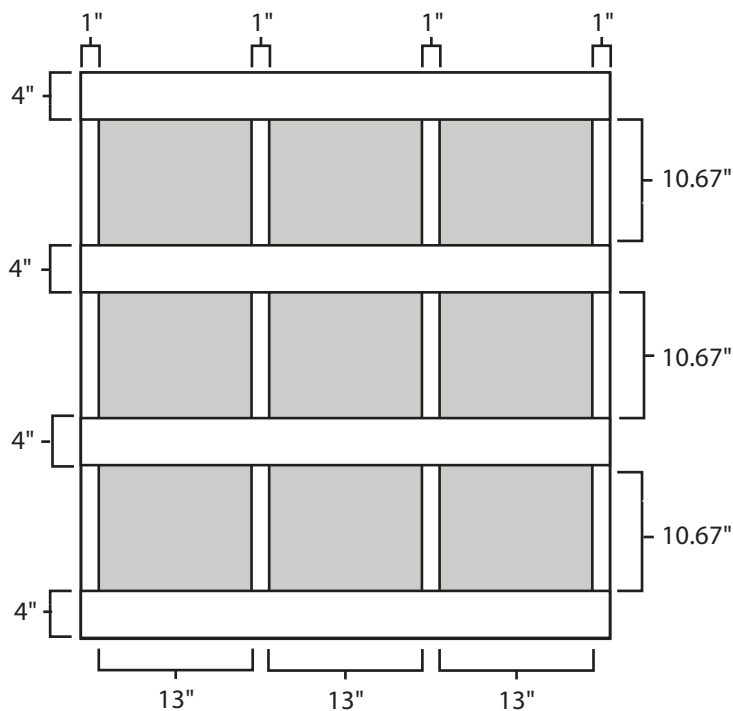

Pallet Specification Sheet

Pallet ID: ppc4548-4B4SF-SS

Top View:

Bottom View:

Side View:

Components & Specifications:

Dimensions: 45" x 48" x 5.5"
Weight: 65 lbs
Stackable / Rackable

Dynamic Capacity: 3,000lbs
Static Capacity: 15,000lbs
#10-12X1-1/2 Screws

All parts made of recycled plastic
All parts made in USA
Pallet is fully recyclable
Tolerances +/- 3/8"