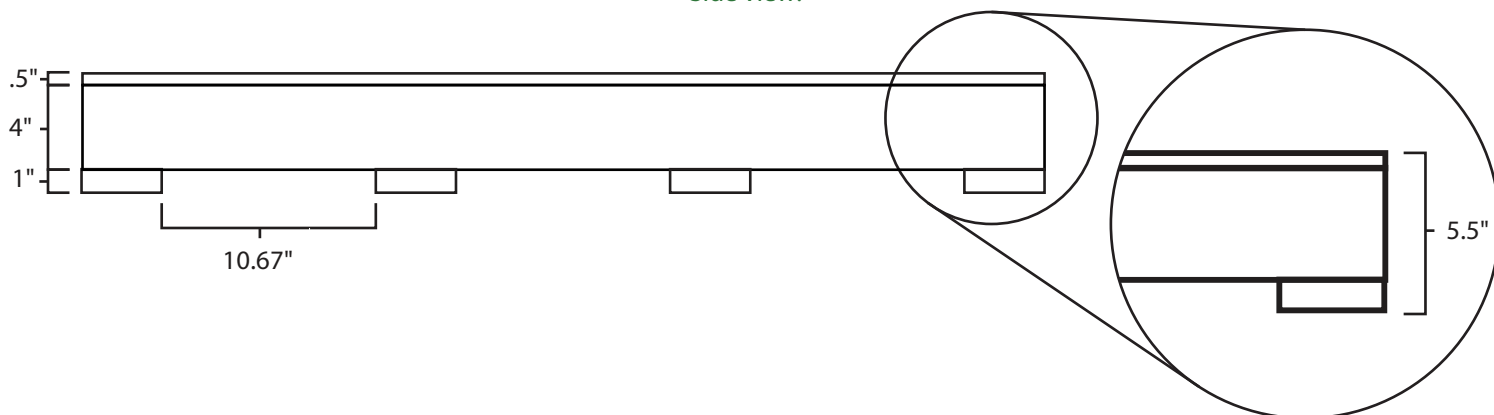

Pallet Specification Sheet

Pallet ID: ppc4548-4B4SF-SS

Top View:

Bottom View:

Side View:

Components & Specifications:

Dimensions: 45" x 48" x 5.5"
Weight: 65 lbs
Stackable / Rackable

Dynamic Capacity: 3,000lbs
Static Capacity: 15,000lbs
#10-12X1-1/2 Screws

All parts made of recycled plastic
All parts made in USA
Pallet is fully recyclable
Tolerances +/- 3/8"