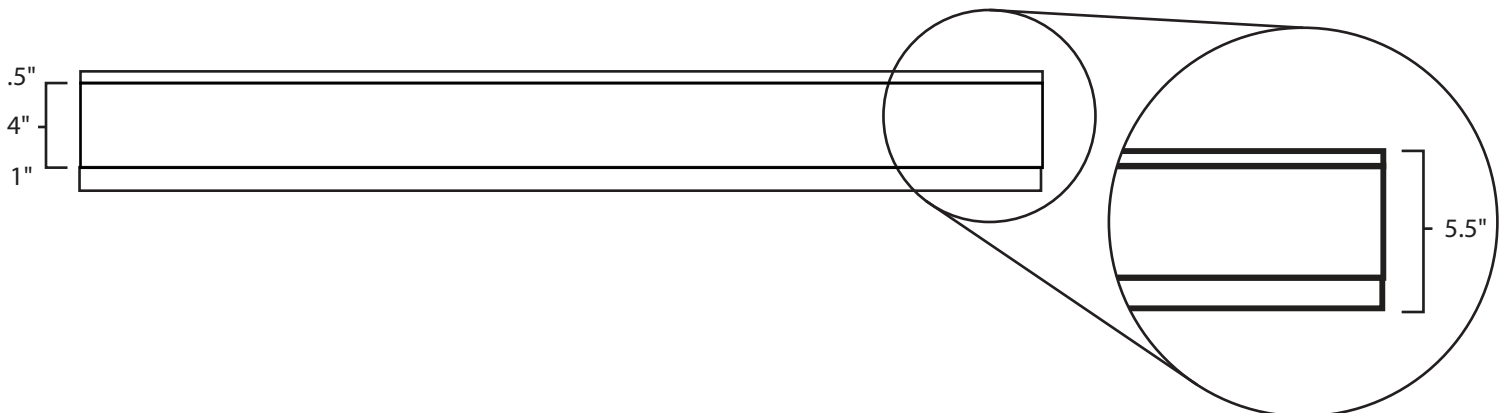

Pallet Specification Sheet

Pallet ID: ppc4548-4SF-SS-RV

Top View:

Bottom View:

Side View:

Components & Specifications:

Dimensions: 45" x 48" x 5.5"
Weight: 73.5 lbs
Stackable / Rackable

Dynamic Capacity: 3,000lbs
Static Capacity: 15,000lbs
#10-12X1-1/2 Screws

All parts made of recycled plastic
All parts made in USA
Pallet is fully recyclable

Tolerances +/- 3/8"