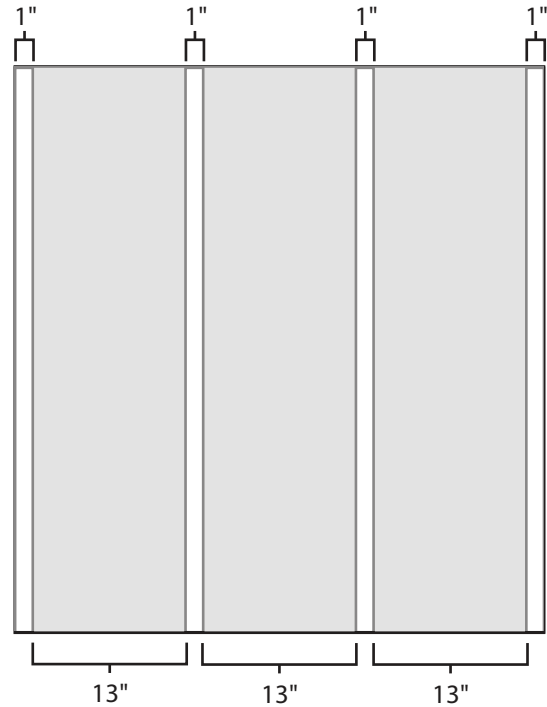

Pallet Specification Sheet

Pallet ID: ppc4548-4SF-SS-RV

Top View:

Bottom View:

Side View:

Components & Specifications:

Dimensions: 45" x 48" x 5.5"
Weight: 73.5 lbs
Stackable / Rackable

Dynamic Capacity: 3,000lbs
Static Capacity: 15,000lbs
#10-12X1-1/2 Screws

All parts made of recycled plastic
All parts made in USA
Pallet is fully recyclable

Tolerances +/- 3/8"