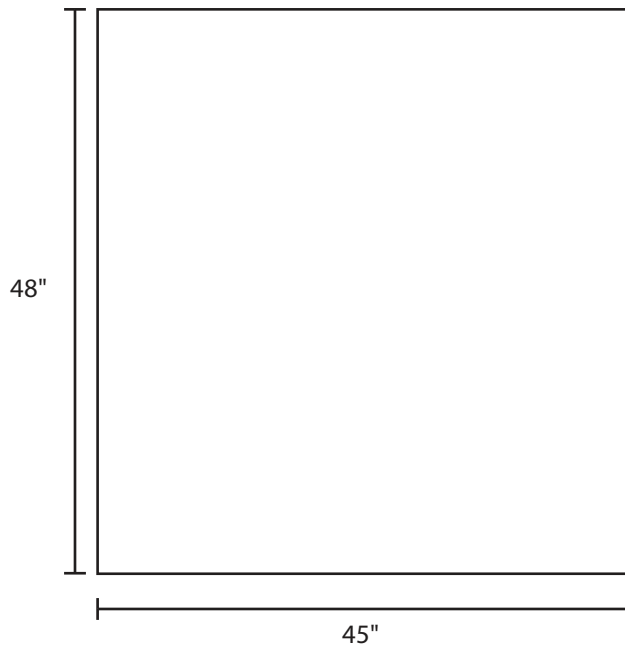

Pallet Specification Sheet

Pallet ID: ppc4548-4SF-SS-RV

Top View:

Bottom View:

Side View:

Components & Specifications:

Dimensions: 45" x 48" x 5.5"
Weight: 73.5 lbs
Stackable / Rackable

Dynamic Capacity: 3,000lbs
Static Capacity: 15,000lbs
#10-12X1-1/2 Screws