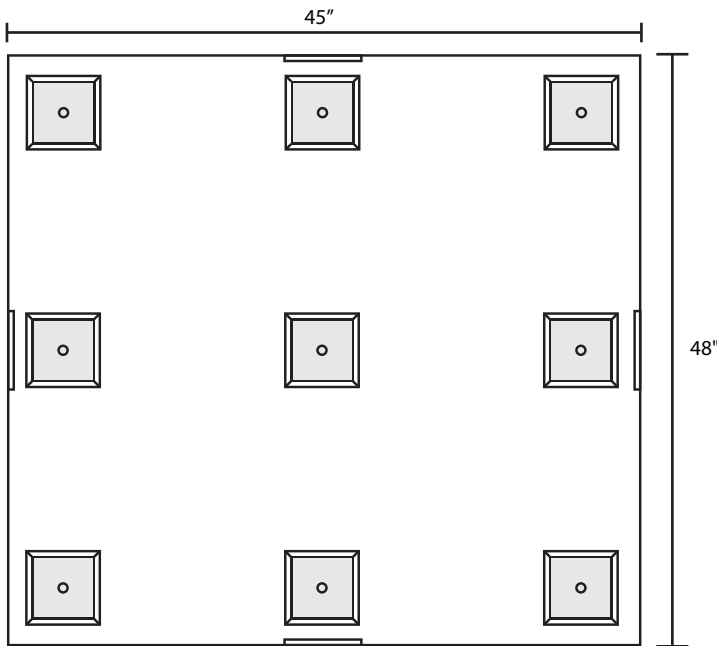

Pallet Specification Sheet

Pallet ID: ppc4548N

Top View:

Bottom View:

Side View:

Components & Specifications:

- 45 in. x 48 in. Custom Plastic Pallets
- 45 lb.
- Strong compression molded plastic pallet
- Reusable-ideal for returnable programs
- Made from recycled materials and is recyclable
- Stackable Pallets: Nesting-stack of 30 equals 100 inches
- 4-way entry
- Great international shipping pallets