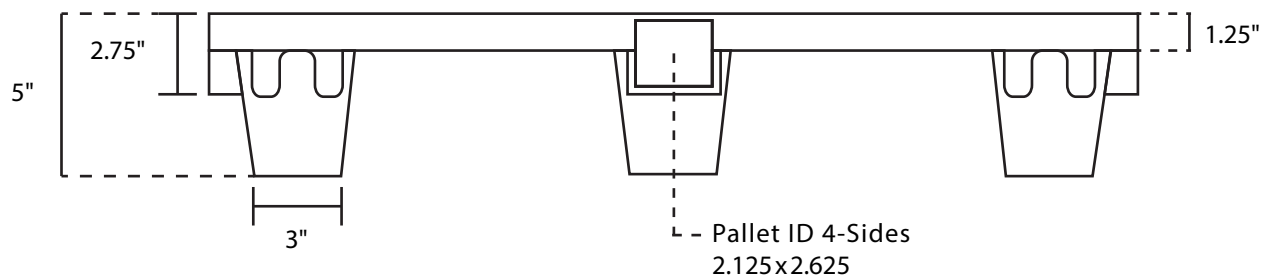

Pallet Specification Sheet

Pallet ID: ppc4548N

Top View:

Bottom View:

Side View:

Components & Specifications:

- 45 in. x 48 in. Custom Plastic Pallets
- 45 lb.
- Strong compression molded plastic pallet
- Reusable-ideal for returnable programs
- Made from recycled materials and is recyclable
- Stackable Pallets: Nesting-stack of 30 equals 100 inches
- 4-way entry
- Great international shipping pallets