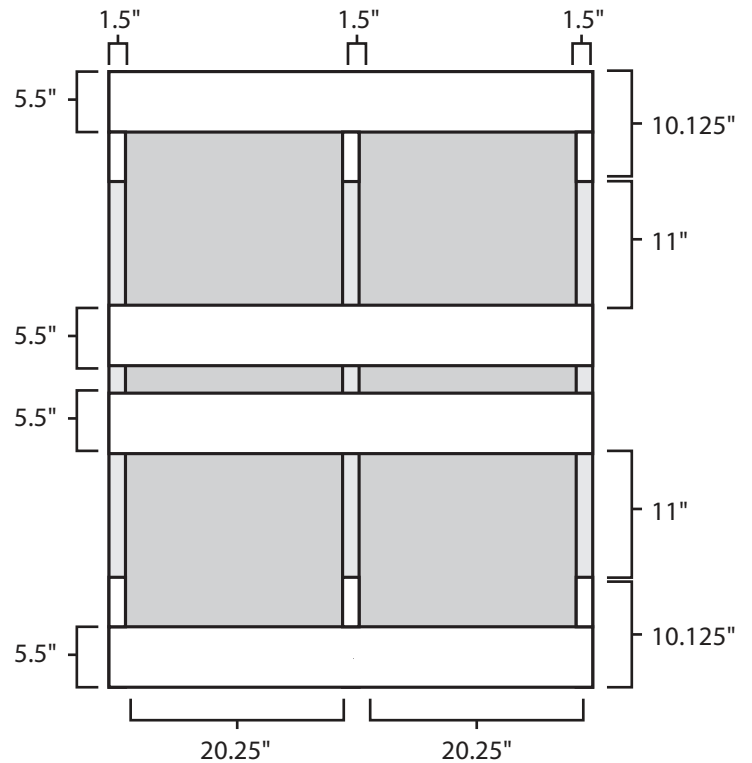

Pallet Specification Sheet

Pallet ID: ppc4556-4B3SR

Top View:

Bottom View:

Side View:

Components & Specifications:

Dimensions: 45" x 56" x 5"
Weight: 58lbs
Stackable

Dynamic Capacity: 2,000lbs
Static Capacity: 15,000lbs
#10-12X1-1/2 Screws

All parts made of recycled plastic
All parts made in USA
Pallet is fully recyclable

Tolerances +/- 3/8"