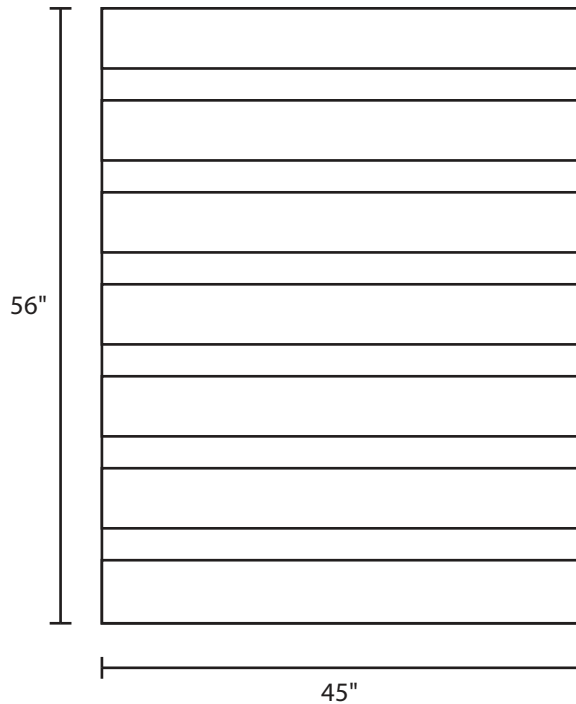

Pallet Specification Sheet

Pallet ID: ppc4556-4B3SR

Top View:

Bottom View:

Side View:

Components & Specifications:

Dimensions: 45" x 56" x 5"
Weight: 58lbs
Stackable

Dynamic Capacity: 2,000lbs
Static Capacity: 15,000lbs
#10-12X1-1/2 Screws

All parts made of recycled plastic
All parts made in USA
Pallet is fully recyclable

Tolerances +/- 3/8"