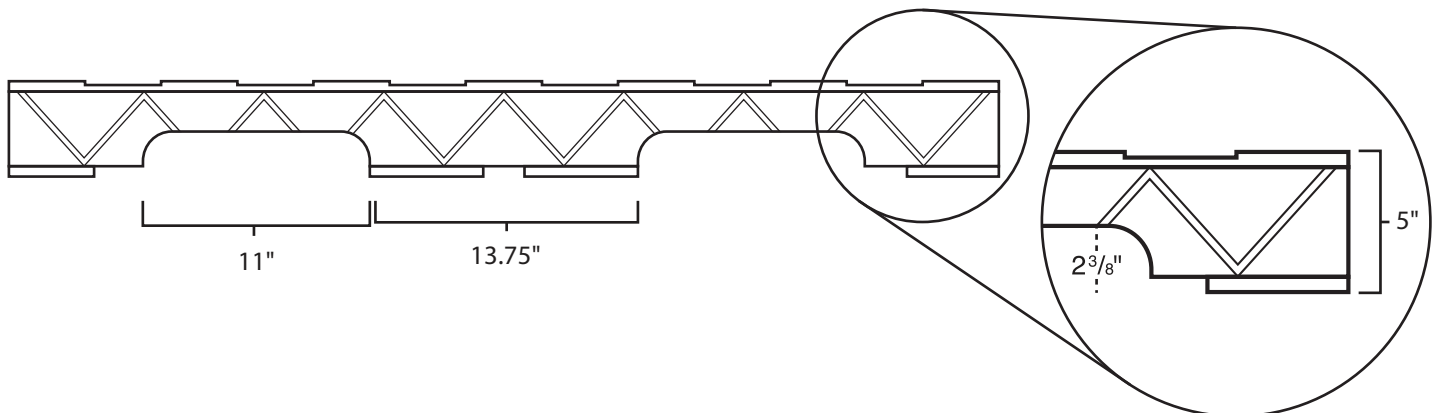

Pallet Specification Sheet

Pallet ID: ppc4556-4B3SR

Top View:

Bottom View:

Side View:

Components & Specifications:

Dimensions: 45" x 56" x 5"
Weight: 58lbs
Stackable

Dynamic Capacity: 2,000lbs
Static Capacity: 15,000lbs
#10-12X1-1/2 Screws

All parts made of recycled plastic
All parts made in USA
Pallet is fully recyclable

Tolerances +/- 3/8"