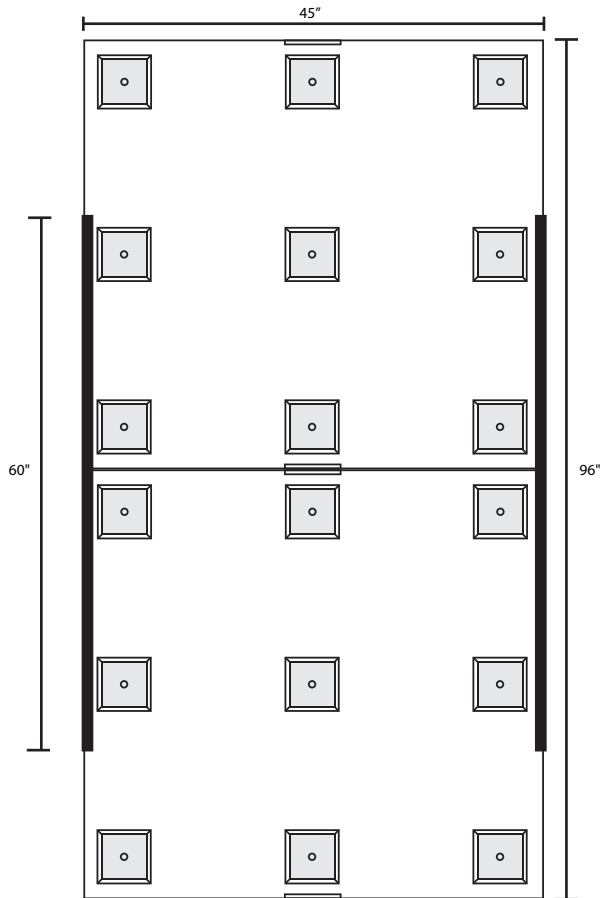

Pallet Specification Sheet

Pallet ID: ppc4596-N

PPC
Plastic Pallet Creations

Top View:

Bottom View:

Side View:

Components & Specifications:

- 45 in. x 96 in. x 5 in. Custom Plastic Pallet
- 93 lbs.
- Strong compression molded plastic pallet
- Reusable-ideal for returnable programs
- Made from recycled materials and is recyclable
- Stackable Pallets: Nesting-stack of 30 equals 100 inches
- 4-way entry
- Great international shipping pallets