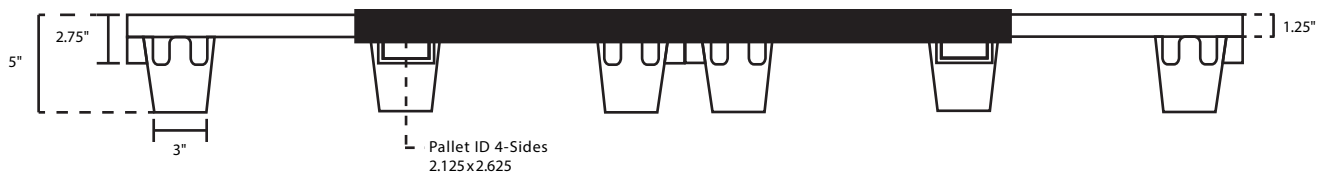

Pallet Specification Sheet

Pallet ID: ppc4596-N

PPC
Plastic Pallet Creations

Top View:

Bottom View:

Side View:

Components & Specifications:

- 45 in. x 96 in. x 5 in. Custom Plastic Pallet
- 93 lbs.
- Strong compression molded plastic pallet
- Reusable-ideal for returnable programs
- Made from recycled materials and is recyclable
- Stackable Pallets: Nesting-stack of 30 equals 100 inches
- 4-way entry
- Great international shipping pallets