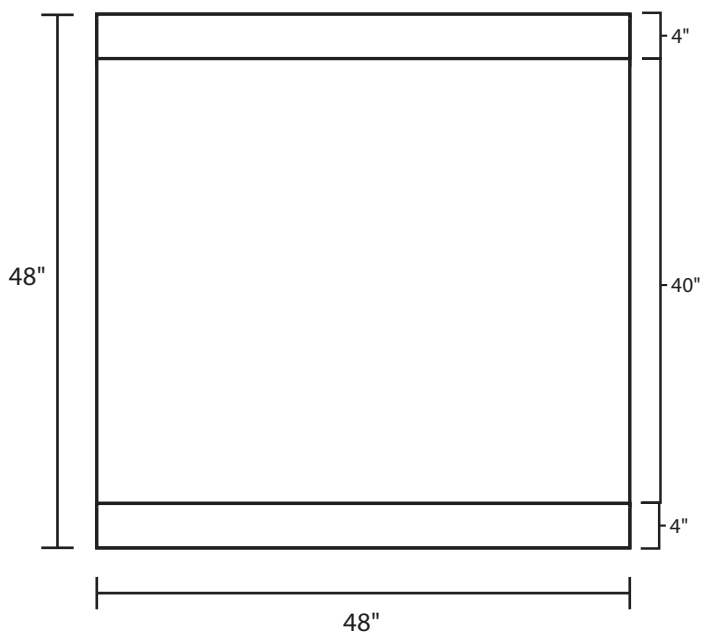

Pallet Specification Sheet

Pallet ID: ppc-4848-3SF-2XS-SS-CD-DD

Top View:

Bottom View:

Side View:

Components & Specifications:

Dimensions: 48" x 48" x 5"
Weight: 68lbs
Stackable

Dynamic Capacity: 1,500lbs
Static Capacity: 15,000lbs
#10-12X1-1/2 Screws