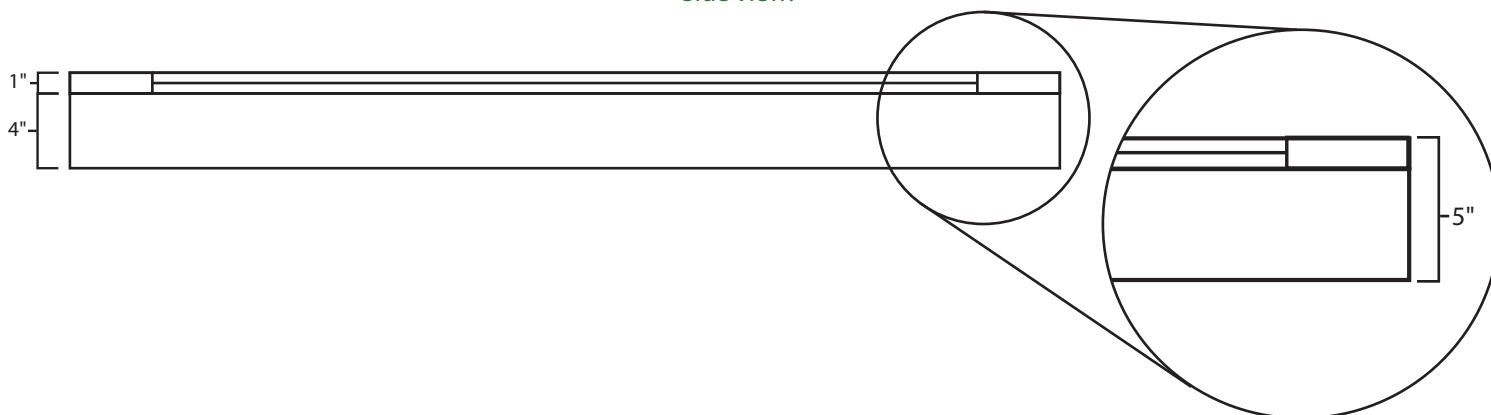

Pallet Specification Sheet

Pallet ID: ppc-4848-3SF-2XS-SS-CD-DD

Top View:

Bottom View:

Side View:

Components & Specifications:

Dimensions: 48" x 48" x 5"
Weight: 68lbs
Stackable

Dynamic Capacity: 1,500lbs
Static Capacity: 15,000lbs
#10-12X1-1/2 Screws

All parts made of recycled plastic
All parts made in USA
Pallet is fully recyclable
Tolerances +/- 3/8"