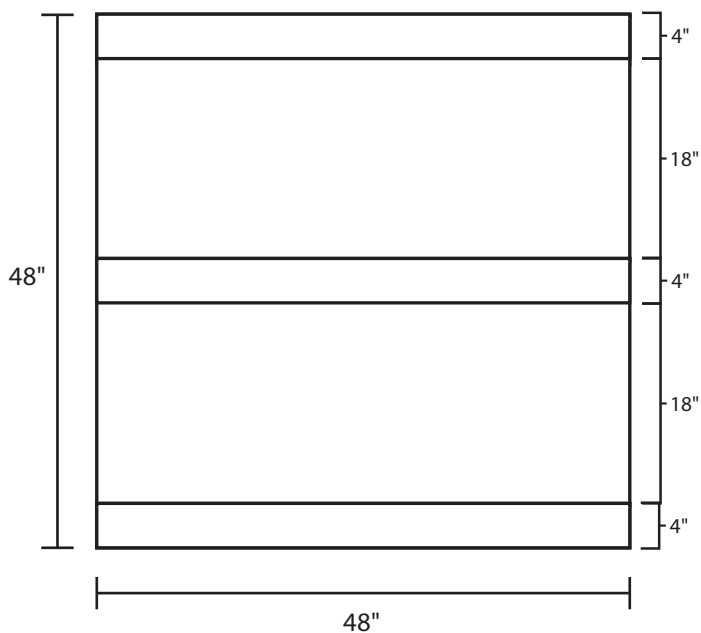

Pallet Specification Sheet

Pallet ID: ppc-4848-3SF-3XS-SS-CD-DD

Top View:

Bottom View:

Side View:

Components & Specifications:

Dimensions: 48" x 48" x 5"
Weight: 70lbs
Stackable

Dynamic Capacity: 2,500lbs
Static Capacity: 15,000lbs
#10-12X1-1/2 Screws

All parts made of recycled plastic
All parts made in USA
Pallet is fully recyclable

Tolerances +/- 3/8"