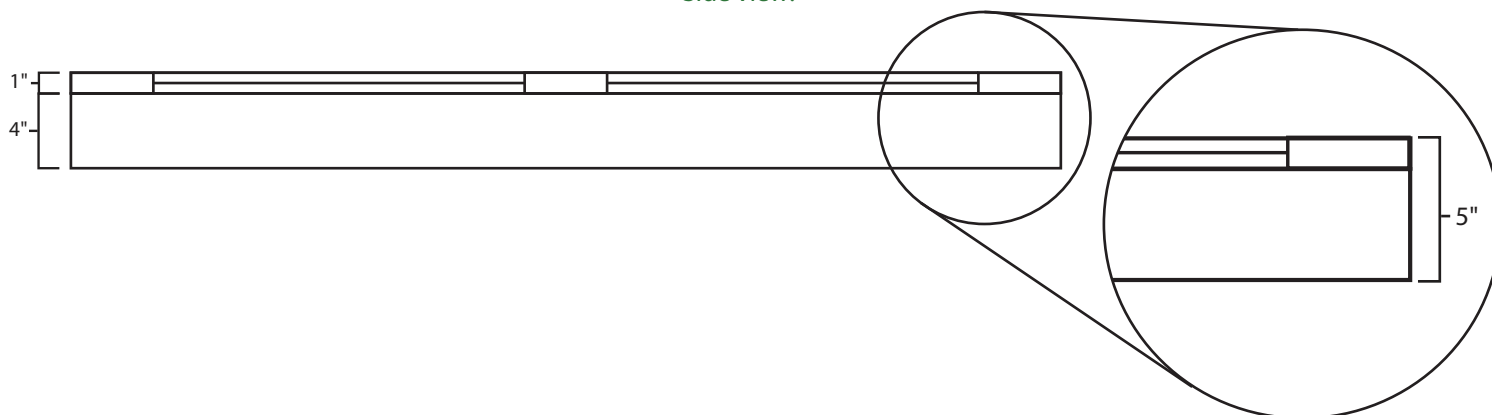

Pallet Specification Sheet

Pallet ID: ppc-4848-3SF-3XS-SS-CD-DD

Top View:

Bottom View:

Side View:

Components & Specifications:

Dimensions: 48" x 48" x 5"
Weight: 70lbs
Stackable

Dynamic Capacity: 2,500lbs
Static Capacity: 15,000lbs
#10-12X1-1/2 Screws

All parts made of recycled plastic
All parts made in USA
Pallet is fully recyclable

Tolerances +/- 3/8"