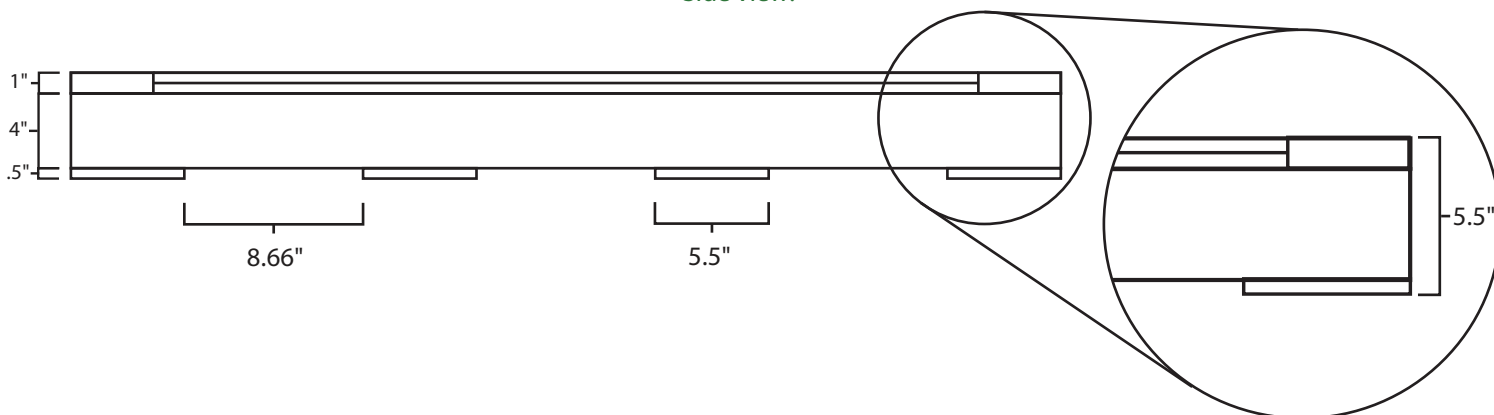

Pallet Specification Sheet

Pallet ID: ppc-4848-4B3SF-2XS-5S-CD-DD

Top View:

Bottom View:

Side View:

Components & Specifications:

Dimensions: 48" x 48" x 5.5"

Weight: 82lbs

Stackable

Dynamic Capacity: 2,500lbs

Static Capacity: 15,000lbs

#10-12X1-1/2 Screws

All parts made of recycled plastic

All parts made in USA

Pallet is fully recyclable

Tolerances +/- 3/8"