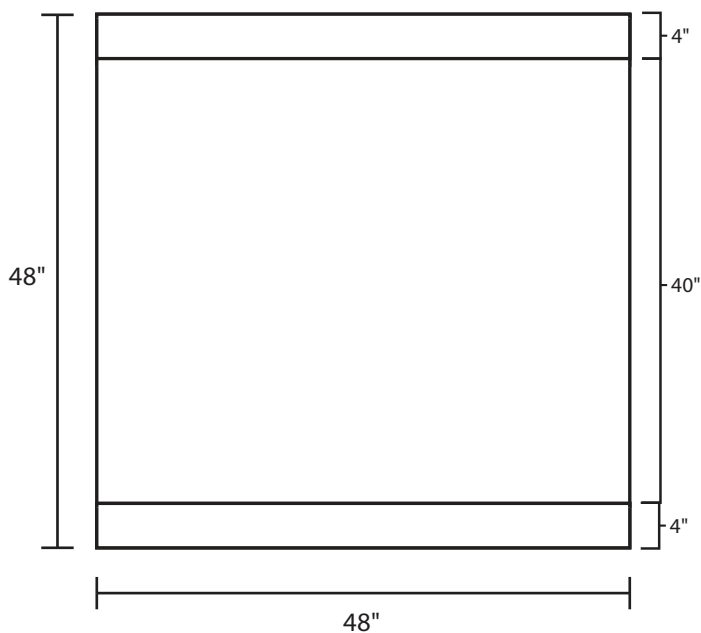

Pallet Specification Sheet

Pallet ID: ppc-4848-4B3SF-2XS-5S-CD-DD

Top View:

Bottom View:

Side View:

Components & Specifications:

Dimensions: 48" x 48" x 5.5"

Weight: 82lbs

Stackable

Dynamic Capacity: 2,500lbs

Static Capacity: 15,000lbs

#10-12X1-1/2 Screws

All parts made of recycled plastic

All parts made in USA

Pallet is fully recyclable

Tolerances +/- 3/8"