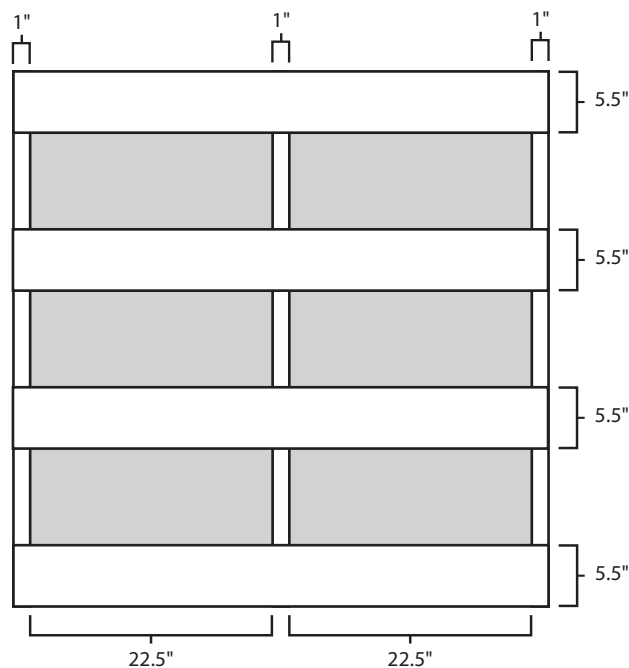

Pallet Specification Sheet

Pallet ID: ppc-4848-4B3SF-2XS-5S-CD-DD

Top View:

Bottom View:

Side View:

Components & Specifications:

Dimensions: 48" x 48" x 5.5"

Weight: 82lbs

Stackable

Dynamic Capacity: 2,500lbs

Static Capacity: 15,000lbs

#10-12X1-1/2 Screws

All parts made of recycled plastic

All parts made in USA

Pallet is fully recyclable

Tolerances +/- 3/8"