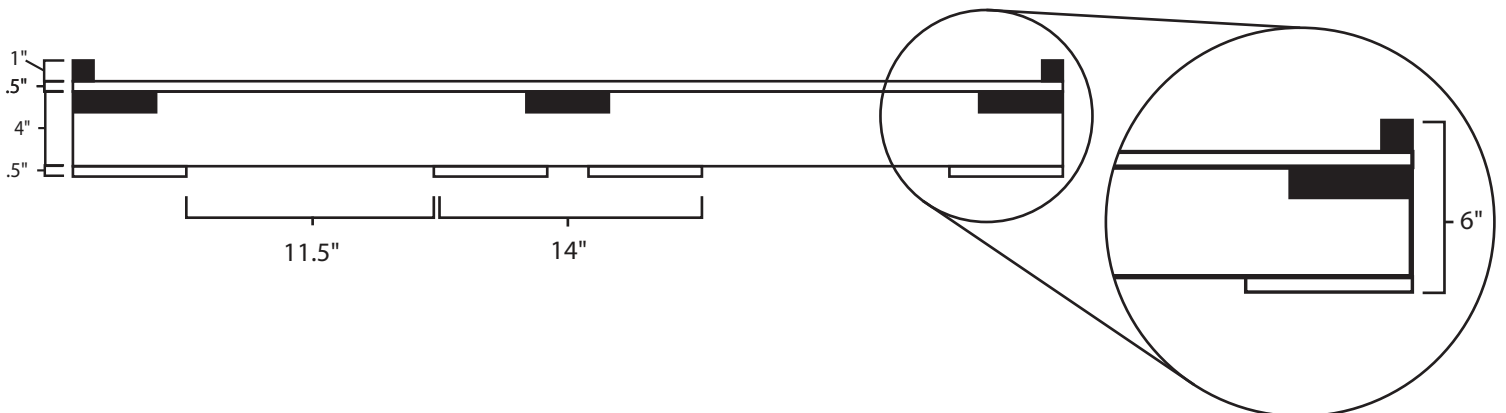

# Pallet Specification Sheet

Pallet ID: ppc-4848-4B4SF-3XS-SS-CS-L

Top View:

Bottom View:

Side View:

## Components & Specifications:

Dimensions: 48" x 48" x 5"

1" Lip

Weight: 82lbs

Stackable

Dynamic Capacity: 3,000lbs

Static Capacity: 15,000lbs

#10-12X1-1/2 Screws

All parts made of recycled plastic

All parts made in USA

Pallet is fully recyclable

Tolerances +/- 3/8"