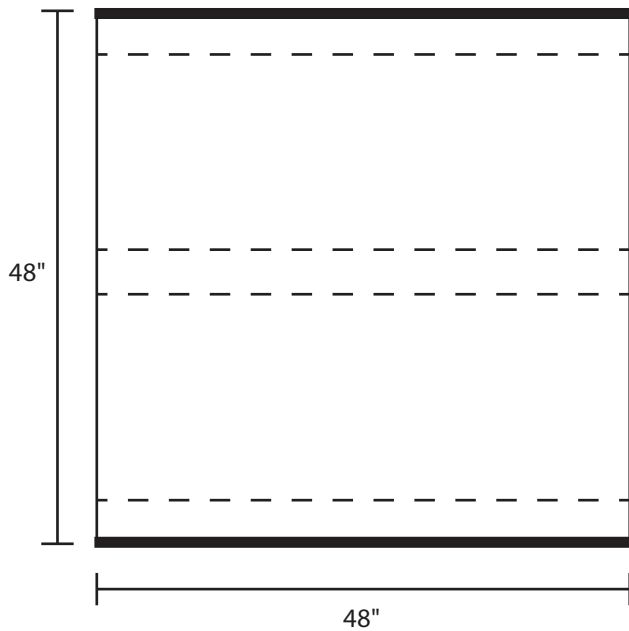

# Pallet Specification Sheet

Pallet ID: ppc-4848-4B4SF-3XS-SS-CS-L

Top View:

Bottom View:

Side View:

## Components & Specifications:

Dimensions: 48" x 48" x 5"

1" Lip

Weight: 82lbs

Stackable

Dynamic Capacity: 3,000lbs

Static Capacity: 15,000lbs

#10-12X1-1/2 Screws