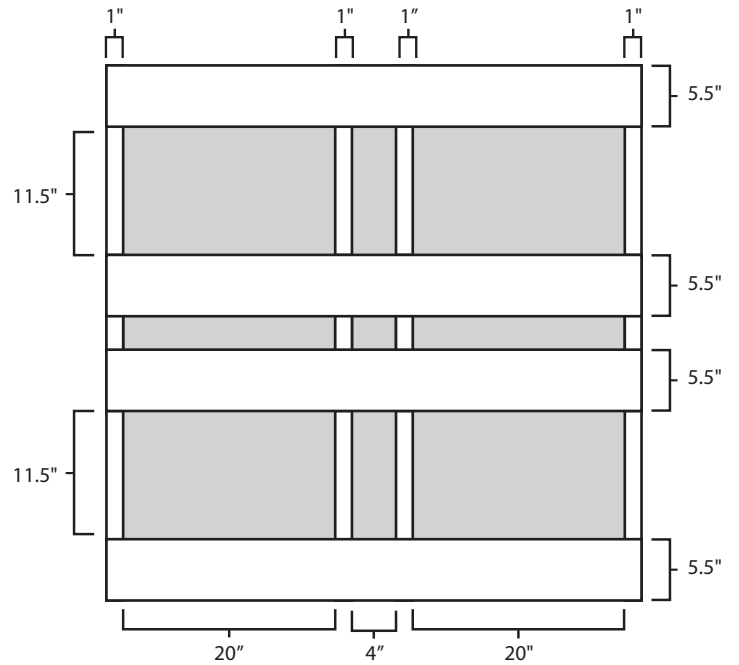

# Pallet Specification Sheet

Pallet ID: ppc-4848-4B4SF-3XS-SS-CS-L

Top View:

Bottom View:

Side View:

## Components & Specifications:

Dimensions: 48" x 48" x 5"

1" Lip

Weight: 82lbs

Stackable

Dynamic Capacity: 3,000lbs

Static Capacity: 15,000lbs

#10-12X1-1/2 Screws