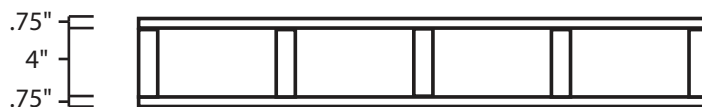

Pallet Specification Sheet

Pallet ID: ppc-4848-5SF-5S-RV

Top View:

Bottom View:

Side View:

End View:

Components & Specifications:

Dimensions: 48" x 48" x 5.5"
Weight: 89 lbs
Stackable

Dynamic Capacity: 5,500lbs
Static Capacity: 25,000lbs
#10-12X1-1/2 Screws

All parts made of recycled plastic
All parts made in USA
Pallet is fully recyclable

Tolerances +/- 3/8"