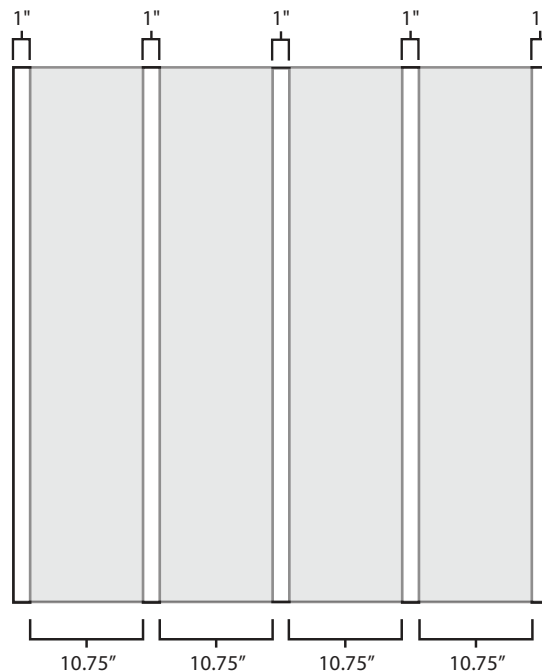

Pallet Specification Sheet

Pallet ID: ppc-4848-5SF-5S-RV

Top View:

Bottom View:

Side View:

End View:

Components & Specifications:

Dimensions: 48" x 48" x 5.5"
Weight: 89 lbs
Stackable

Dynamic Capacity: 5,500lbs
Static Capacity: 25,000lbs
#10-12X1-1/2 Screws

All parts made of recycled plastic
All parts made in USA
Pallet is fully recyclable

Tolerances +/- 3/8"