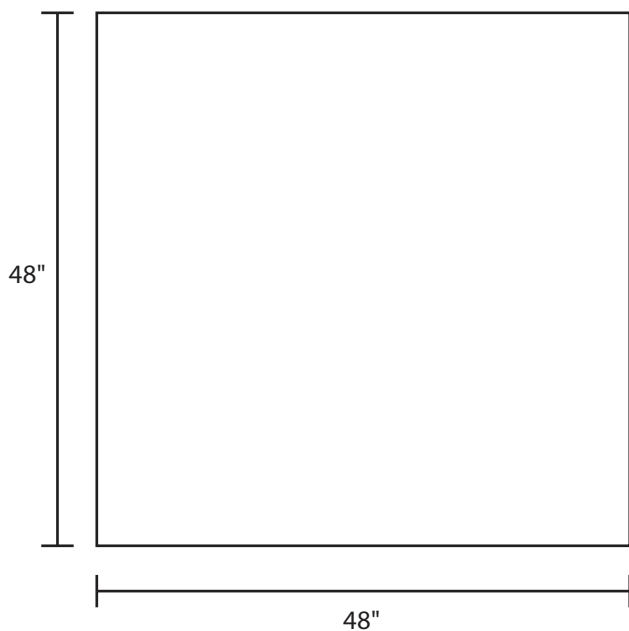

Pallet Specification Sheet

Pallet ID: ppc-4848-5SF-5S-RV

Top View:

Bottom View:

Side View:

End View:

Components & Specifications:

Dimensions: 48" x 48" x 5.5"
Weight: 89 lbs
Stackable

Dynamic Capacity: 5,500lbs
Static Capacity: 25,000lbs
#10-12X1-1/2 Screws

All parts made of recycled plastic
All parts made in USA
Pallet is fully recyclable

Tolerances +/- 3/8"