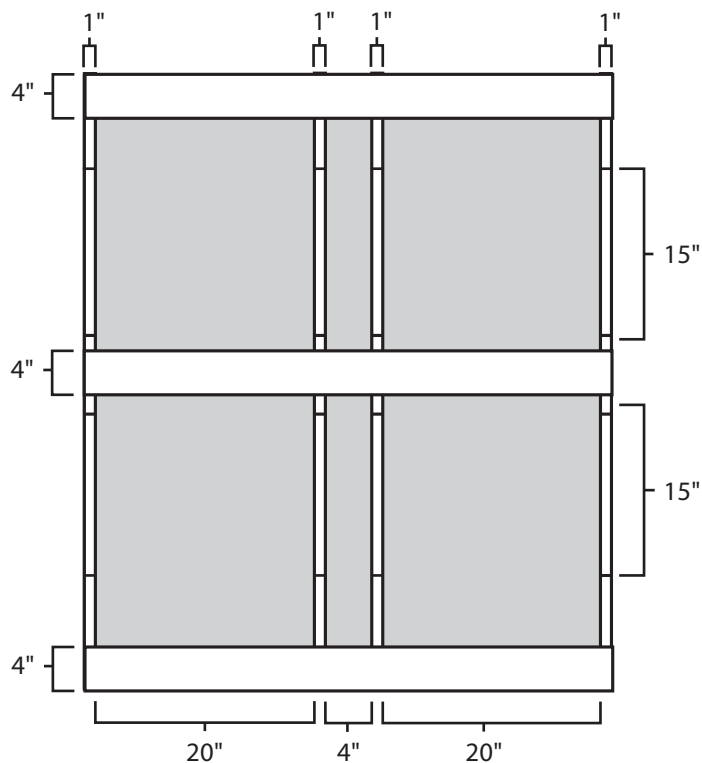

Pallet Specification Sheet

Pallet ID: ppc-4856-3B4SF-CS-CB

Top View:

Bottom View:

Side View:

Components & Specifications:

Dimensions: 48" x 56" x 5.5"
Weight: 77lbs
Stackable

Dynamic Capacity: 2,000lbs
Static Capacity: 15,000lbs
#10-12X1-1/2 Screws

All parts made of recycled plastic
All parts made in USA
Pallet is fully recyclable
Tolerances +/- 3/8"