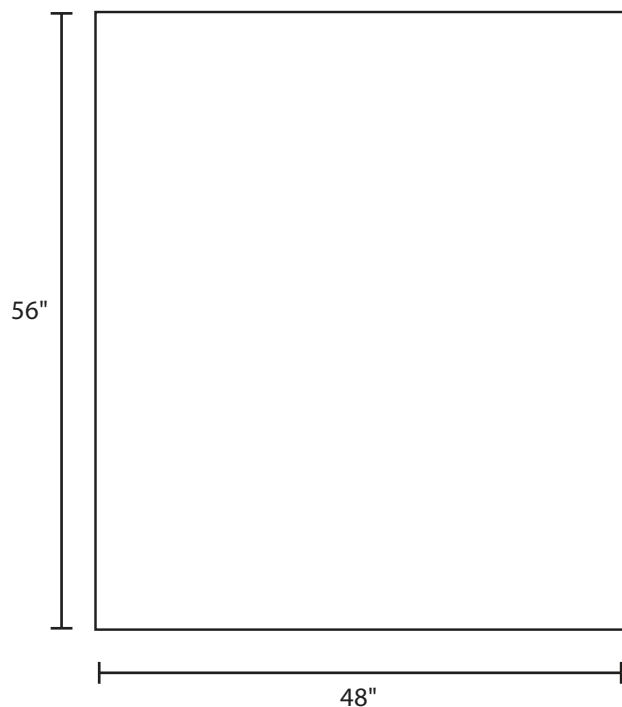

Pallet Specification Sheet

Pallet ID: ppc-4856-3B4SF-CS-CB

Top View:

Bottom View:

Side View:

Components & Specifications:

Dimensions: 48" x 56" x 5.5"
Weight: 77lbs
Stackable

Dynamic Capacity: 2,000lbs
Static Capacity: 15,000lbs
#10-12X1-1/2 Screws