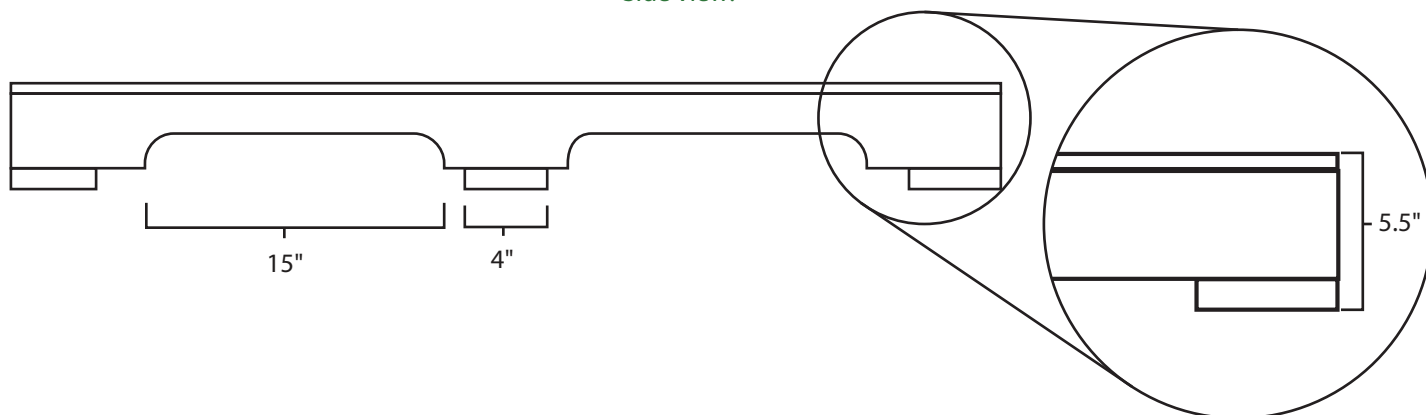

Pallet Specification Sheet

Pallet ID: ppc-4856-3B4SF-CS-CB

Top View:

Bottom View:

Side View:

Components & Specifications:

Dimensions: 48" x 56" x 5.5"
Weight: 77lbs
Stackable

Dynamic Capacity: 2,000lbs
Static Capacity: 15,000lbs
#10-12X1-1/2 Screws

All parts made of recycled plastic
All parts made in USA
Pallet is fully recyclable
Tolerances +/- 3/8"