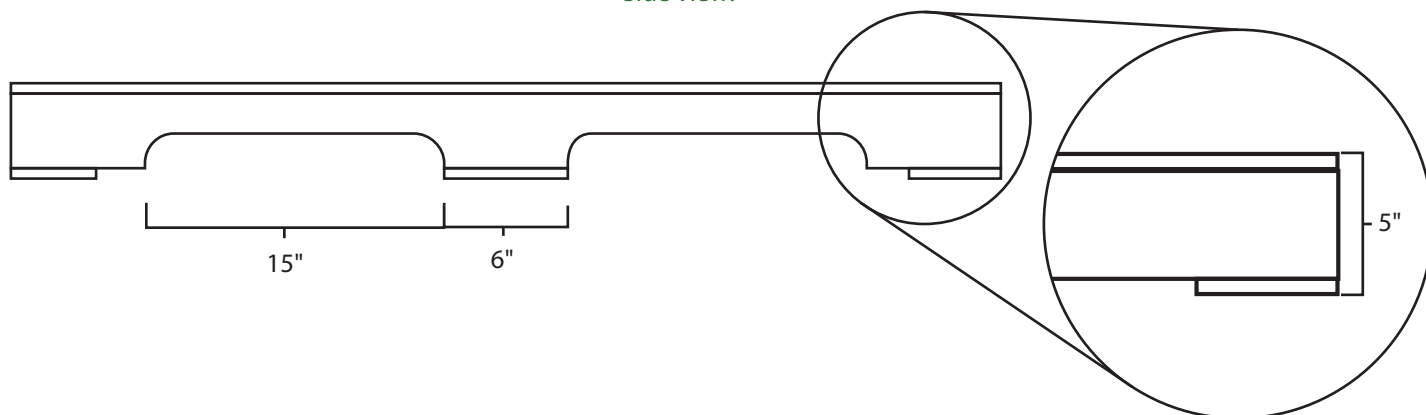

Pallet Specification Sheet

Pallet ID: ppc-4856-3B4SF-CS

Top View:

Bottom View:

Side View:

Components & Specifications:

Dimensions: 48" x 56" x 5"
Weight: 60lbs
Stackable

Dynamic Capacity: 2,000lbs
Static Capacity: 15,000lbs
#10-12X1-1/2 Screws

All parts made of recycled plastic
All parts made in USA
Pallet is fully recyclable
Tolerances +/- 3/8"