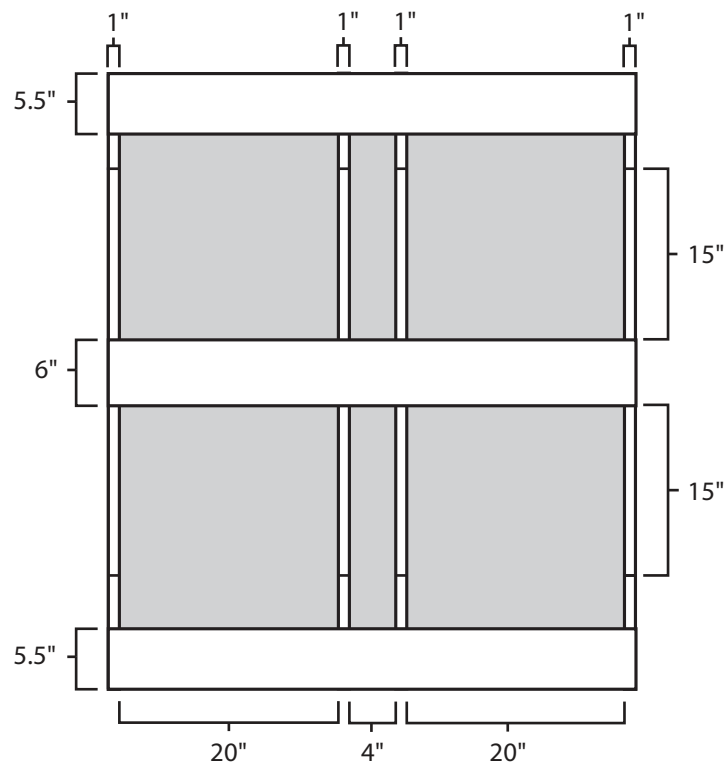

Pallet Specification Sheet

Pallet ID: ppc-4856-3B4SF-CS

Top View:

Bottom View:

Side View:

Components & Specifications:

Dimensions: 48" x 56" x 5"
Weight: 60lbs
Stackable

Dynamic Capacity: 2,000lbs
Static Capacity: 15,000lbs
#10-12X1-1/2 Screws

All parts made of recycled plastic
All parts made in USA
Pallet is fully recyclable
Tolerances +/- 3/8"