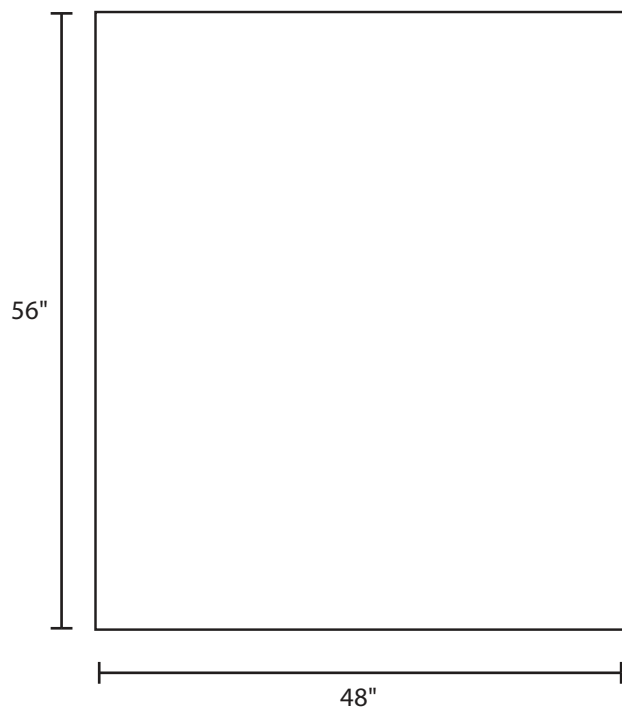

Pallet Specification Sheet

Pallet ID: ppc-4856-3B4SF-CS

Top View:

Bottom View:

Side View:

Components & Specifications:

Dimensions: 48" x 56" x 5"
Weight: 60lbs
Stackable

Dynamic Capacity: 2,000lbs
Static Capacity: 15,000lbs
#10-12X1-1/2 Screws