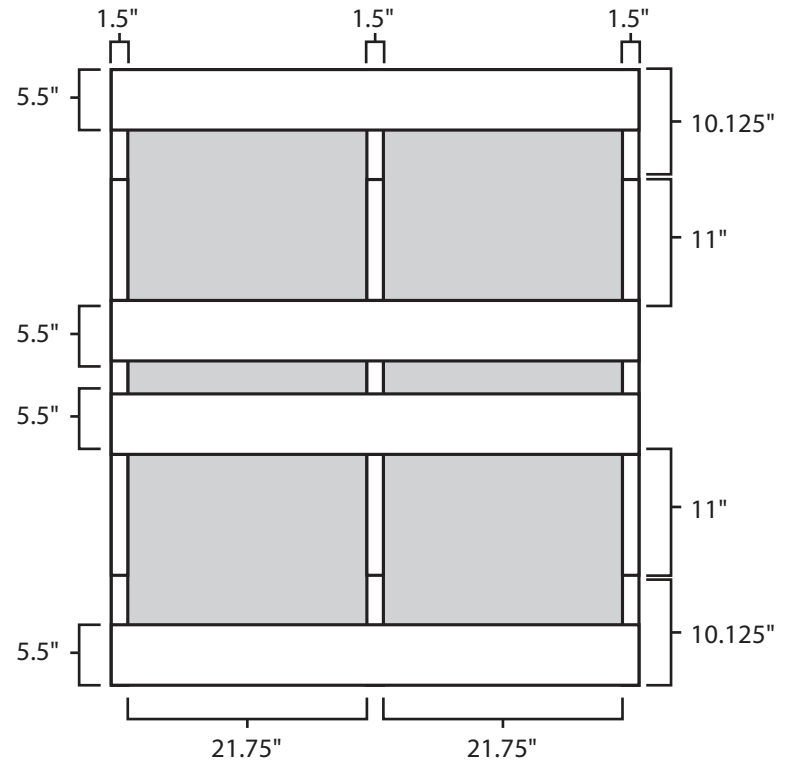

Pallet Specification Sheet

Pallet ID: ppc4856-4B35F

Top View:

Bottom View:

Side View:

Components & Specifications:

Dimensions: 48" x 56" x 5"
Weight: 60.5lbs
Stackable

Dynamic Capacity: 2,000lbs
Static Capacity: 15,000lbs
#10-12X1-1/2 Screws

All parts made of recycled plastic
All parts made in USA
Pallet is fully recyclable

Tolerances +/- 3/8"