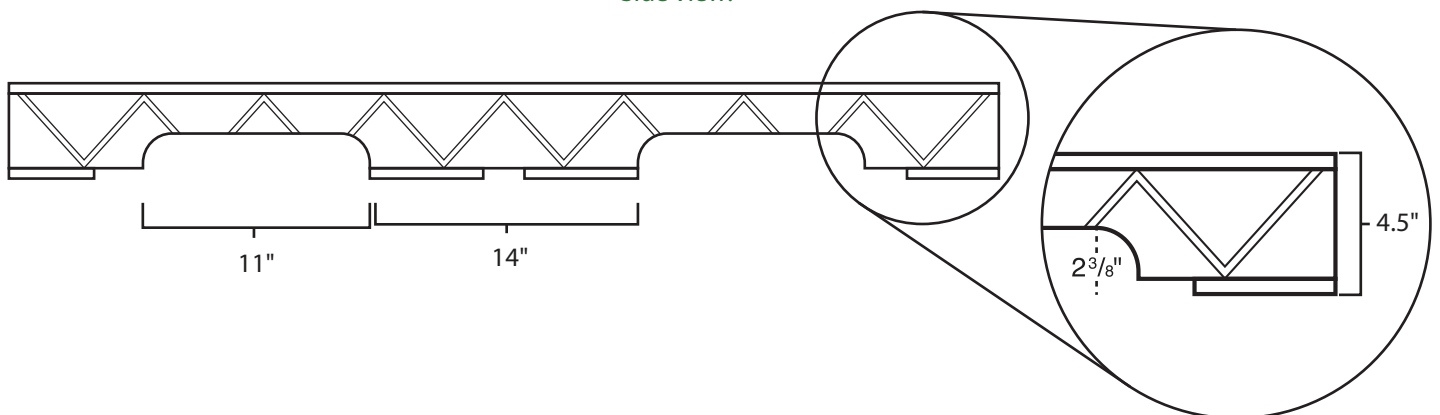

Pallet Specification Sheet

Pallet ID: ppc4856-4B35F

Top View:

Bottom View:

Side View:

Components & Specifications:

Dimensions: 48" x 56" x 5"
Weight: 60.5lbs
Stackable

Dynamic Capacity: 2,000lbs
Static Capacity: 15,000lbs
#10-12X1-1/2 Screws

All parts made of recycled plastic
All parts made in USA
Pallet is fully recyclable

Tolerances +/- 3/8"