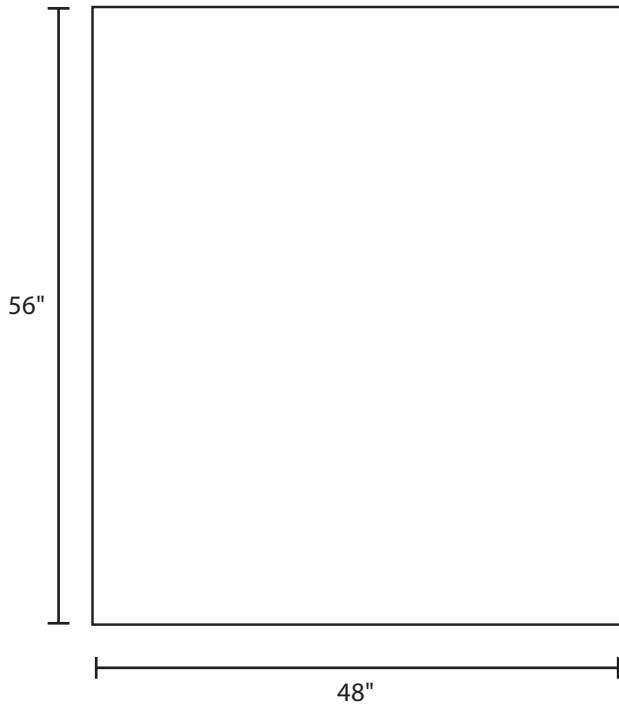

Pallet Specification Sheet

Pallet ID: ppc4856-4B35F

Top View:

Bottom View:

Side View:

Components & Specifications:

Dimensions: 48" x 56" x 5"
Weight: 60.5lbs
Stackable

Dynamic Capacity: 2,000lbs
Static Capacity: 15,000lbs
#10-12X1-1/2 Screws