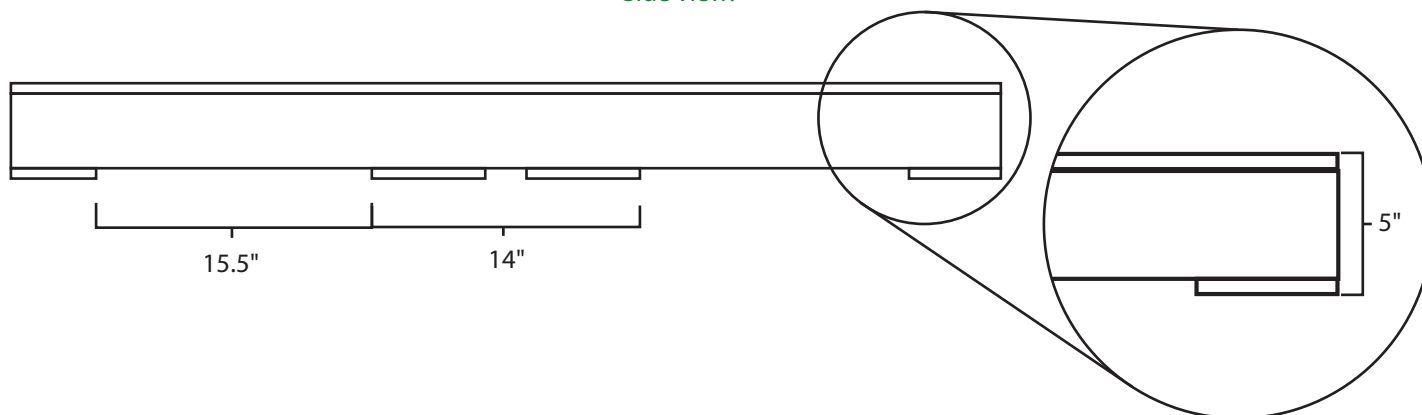

Pallet Specification Sheet

Pallet ID: ppc-4856-4B4SF-SS-CS

Top View:

Bottom View:

Side View:

Components & Specifications:

Dimensions: 48" x 56" x 5"
Weight: 68lbs
Stackable

Dynamic Capacity: 2,000lbs
Static Capacity: 15,000lbs
#10-12X1-1/2 Screws

All parts made of recycled plastic
All parts made in USA
Pallet is fully recyclable

Tolerances +/- 3/8"