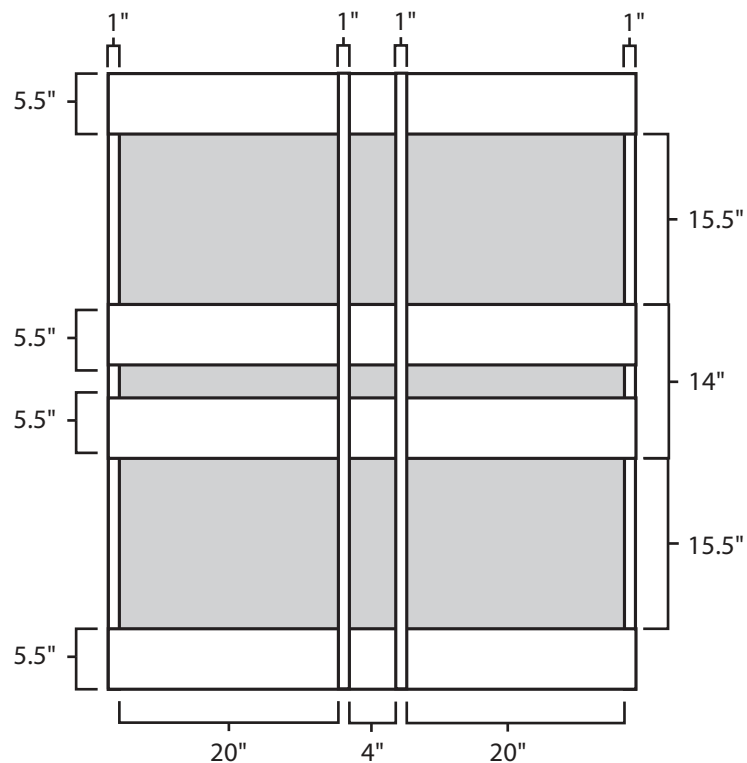

Pallet Specification Sheet

Pallet ID: ppc-4856-4B4SF-SS-CS

Top View:

Bottom View:

Side View:

Components & Specifications:

Dimensions: 48" x 56" x 5"
Weight: 68lbs
Stackable

Dynamic Capacity: 2,000lbs
Static Capacity: 15,000lbs
#10-12X1-1/2 Screws

All parts made of recycled plastic
All parts made in USA
Pallet is fully recyclable

Tolerances +/- 3/8"