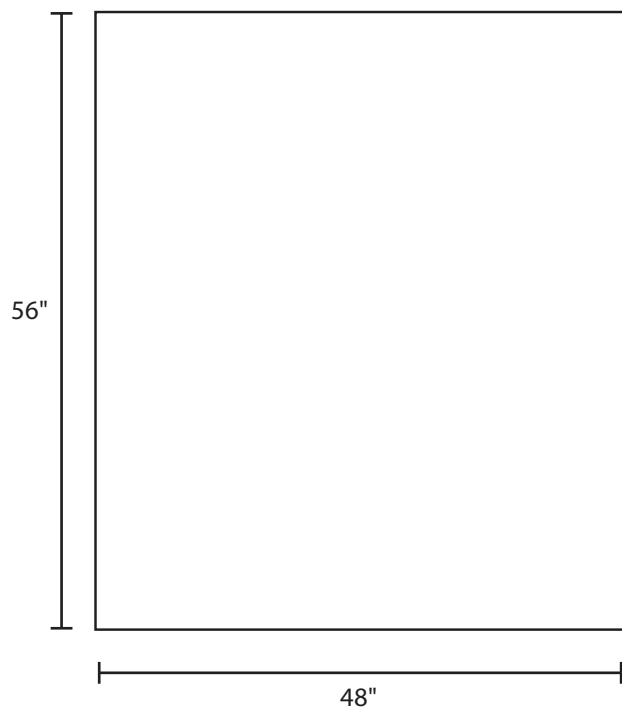

Pallet Specification Sheet

Pallet ID: ppc-4856-4B4SF-SS-CS

Top View:

Bottom View:

Side View:

Components & Specifications:

Dimensions: 48" x 56" x 5"
Weight: 68lbs
Stackable

Dynamic Capacity: 2,000lbs
Static Capacity: 15,000lbs
#10-12X1-1/2 Screws