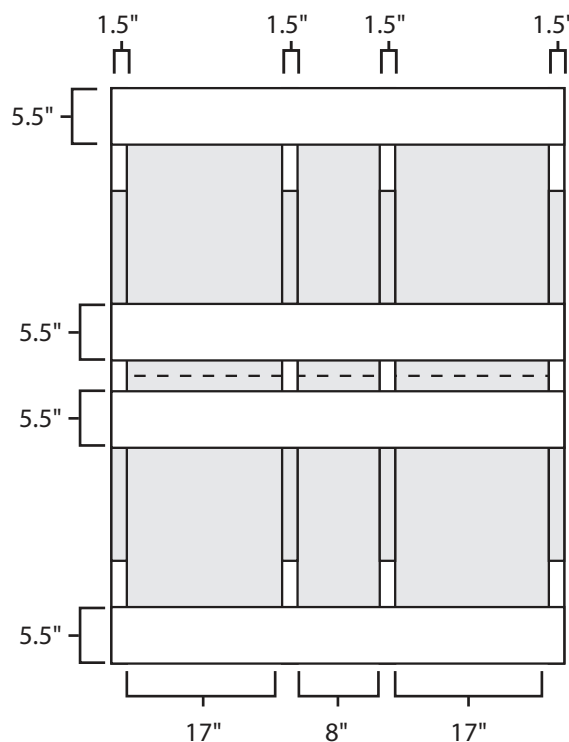

Pallet Specification Sheet

Pallet ID: ppc4872-4B45F-CS

Top View:

Bottom View:

Side View:

Components & Specifications:

Dimensions: 48" x 72" x 5"
Weight: 78.5lbs
Stackable

Dynamic Capacity: 1,500lbs
Static Capacity: 15,000lbs
#10-12X1-1/2 Screws

All parts made of recycled plastic
All parts made in USA
Pallet is fully recyclable

Tolerances +/- 3/8"