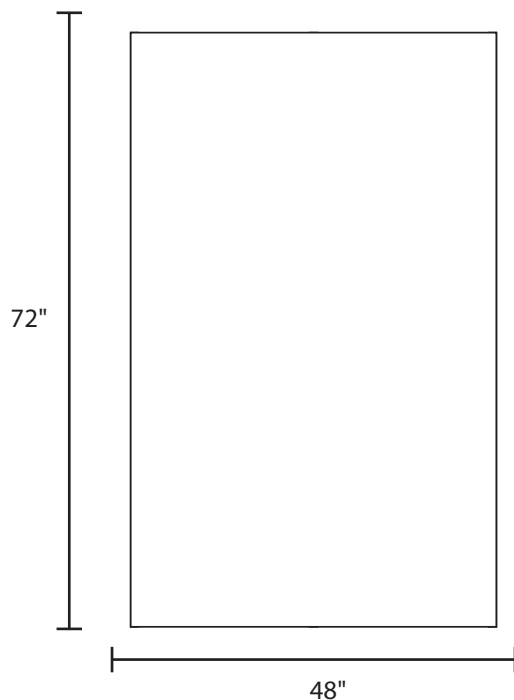

Pallet Specification Sheet

Pallet ID: ppc4872-4B45F-CS

Top View:

Bottom View:

Side View:

Components & Specifications:

Dimensions: 48" x 72" x 5"
Weight: 78.5lbs
Stackable

Dynamic Capacity: 1,500lbs
Static Capacity: 15,000lbs
#10-12X1-1/2 Screws

All parts made of recycled plastic
All parts made in USA
Pallet is fully recyclable

Tolerances +/- 3/8"