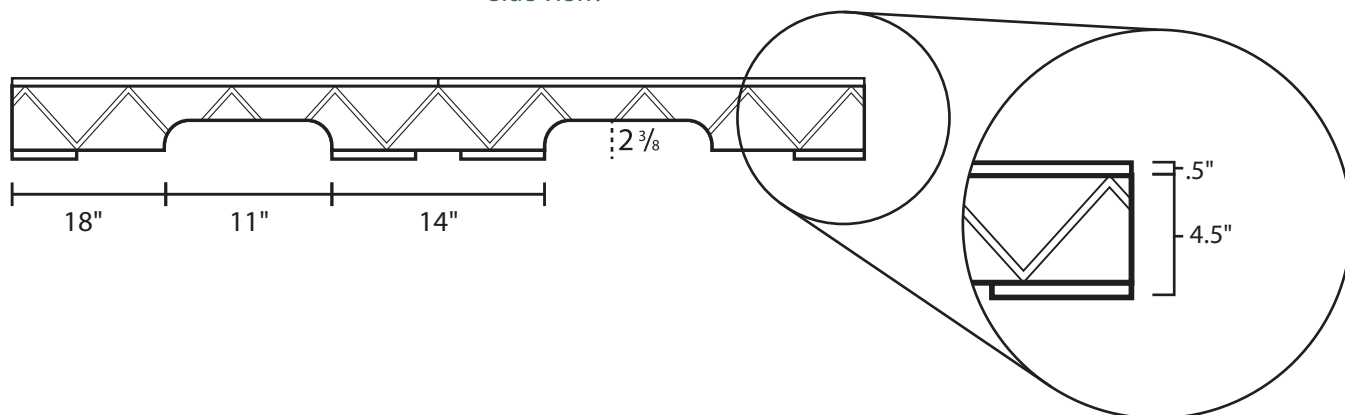

Pallet Specification Sheet

Pallet ID: ppc4872-4B45F-CS

Top View:

Bottom View:

Side View:

Components & Specifications:

Dimensions: 48" x 72" x 5"
Weight: 78.5lbs
Stackable

Dynamic Capacity: 1,500lbs
Static Capacity: 15,000lbs
#10-12X1-1/2 Screws

All parts made of recycled plastic
All parts made in USA
Pallet is fully recyclable

Tolerances +/- 3/8"