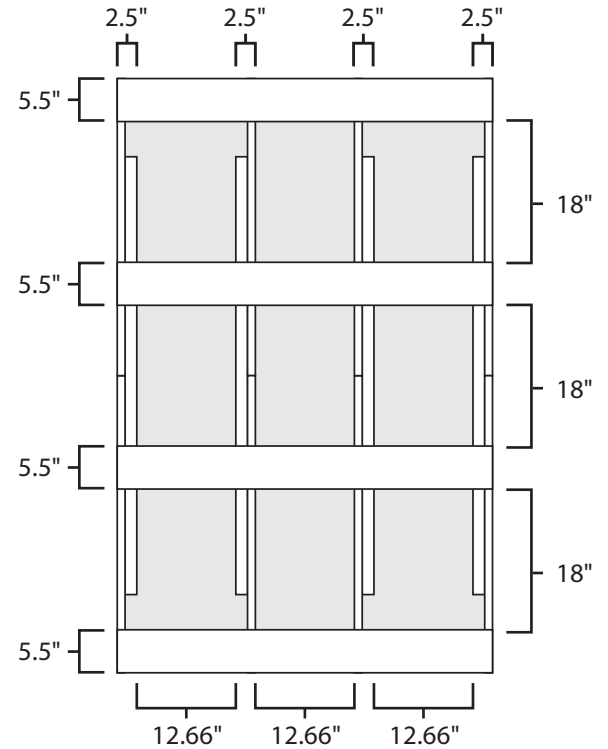

# Pallet Specification Sheet

Pallet ID: ppc4876-4B4SF-SS

Top View:

Bottom View:

Side View:

## Components & Specifications:

Dimensions: 48" x 76" x 5"

Weight: 95lbs

Stackable

Dynamic Capacity: 2,000lbs

Static Capacity: 15,000lbs

#10-12X1-1/2 Screws

All parts made of recycled plastic