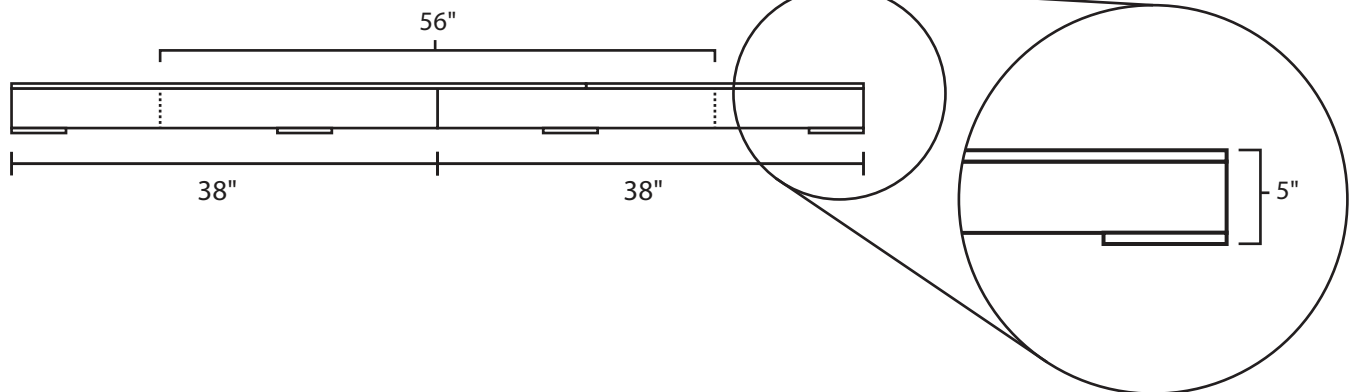

# Pallet Specification Sheet

Pallet ID: ppc4876-4B4SF-SS

Top View:

Bottom View:

Side View:

## Components & Specifications:

Dimensions: 48" x 76" x 5"

Weight: 95lbs

Stackable

Dynamic Capacity: 2,000lbs

Static Capacity: 15,000lbs

#10-12X1-1/2 Screws

All parts made of recycled plastic