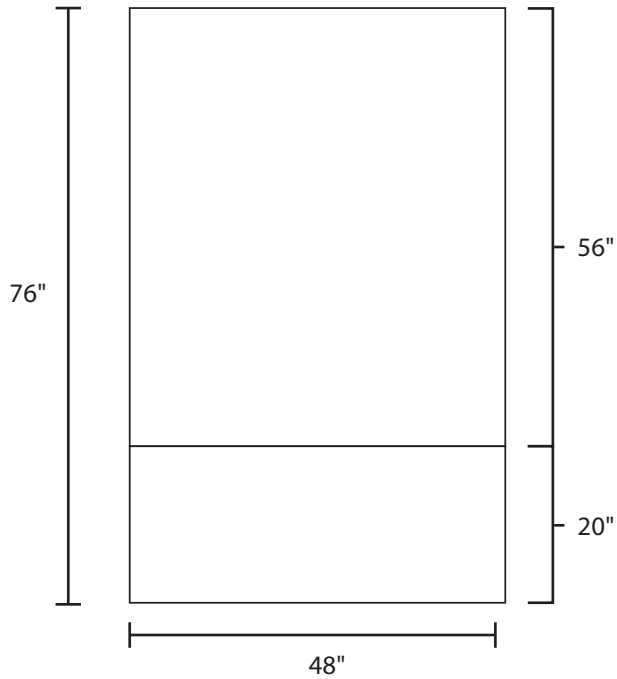

# Pallet Specification Sheet

Pallet ID: ppc4876-4B4SF-SS

Top View:

Bottom View:

Side View:

## Components & Specifications:

Dimensions: 48" x 76" x 5"

Weight: 95lbs

Stackable

Dynamic Capacity: 2,000lbs

Static Capacity: 15,000lbs

#10-12X1-1/2 Screws

All parts made of recycled plastic