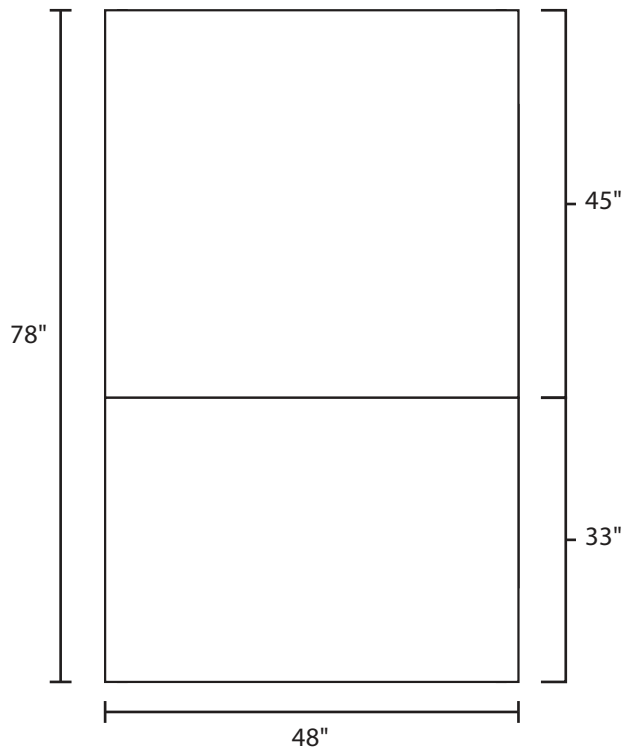

Pallet Specification Sheet

Pallet ID: ppc4878-4B35F-CS

Top View:

Bottom View:

Side View:

Components & Specifications:

Dimensions: 48" x 78" x 5"
Weight: 77.5lbs
Stackable

Dynamic Capacity: 2,000lbs
Static Capacity: 15,000lbs
#10-12X1-1/2 Screws

All parts made of recycled plastic
All parts made in USA
Pallet is fully recyclable
Tolerances +/- 3/8"