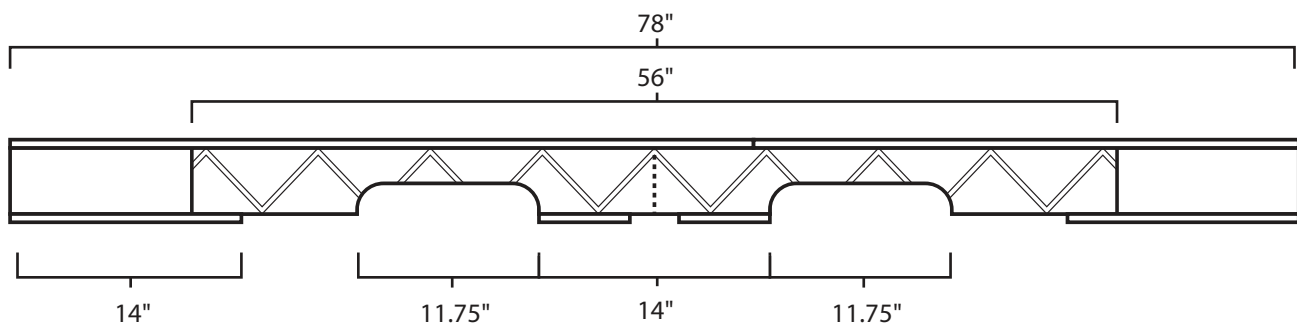

Pallet Specification Sheet

Pallet ID: ppc4878-4B35F-CS

Top View:

Bottom View:

Side View:

Components & Specifications:

Dimensions: 48" x 78" x 5"
Weight: 77.5lbs
Stackable

Dynamic Capacity: 2,000lbs
Static Capacity: 15,000lbs
#10-12X1-1/2 Screws

All parts made of recycled plastic
All parts made in USA
Pallet is fully recyclable
Tolerances +/- 3/8"