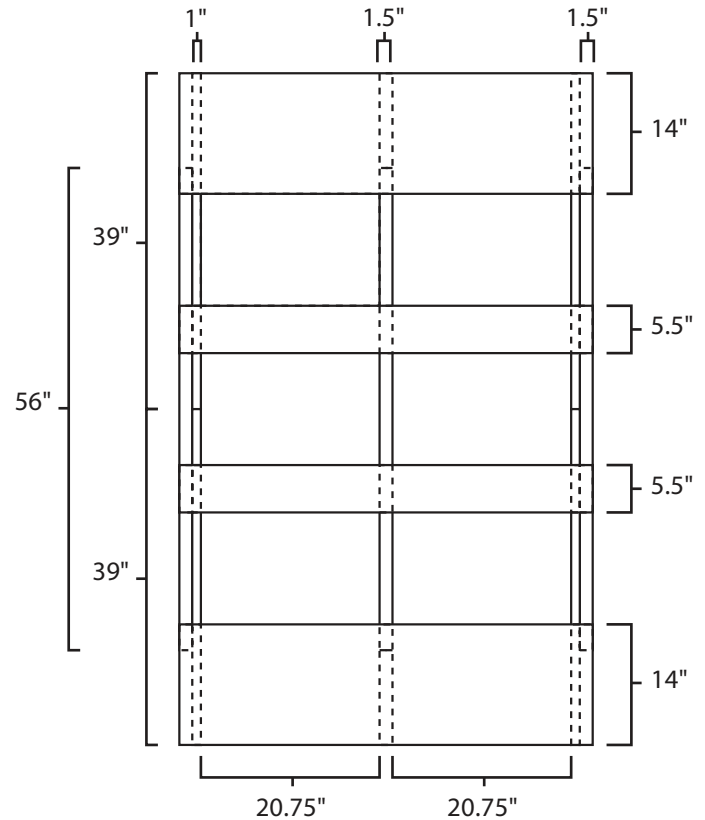

Pallet Specification Sheet

Pallet ID: ppc4878-4B35F-CS

Top View:

Bottom View:

Side View:

Components & Specifications:

Dimensions: 48" x 78" x 5"
Weight: 77.5lbs
Stackable

Dynamic Capacity: 2,000lbs
Static Capacity: 15,000lbs
#10-12X1-1/2 Screws

All parts made of recycled plastic
All parts made in USA
Pallet is fully recyclable
Tolerances +/- 3/8"