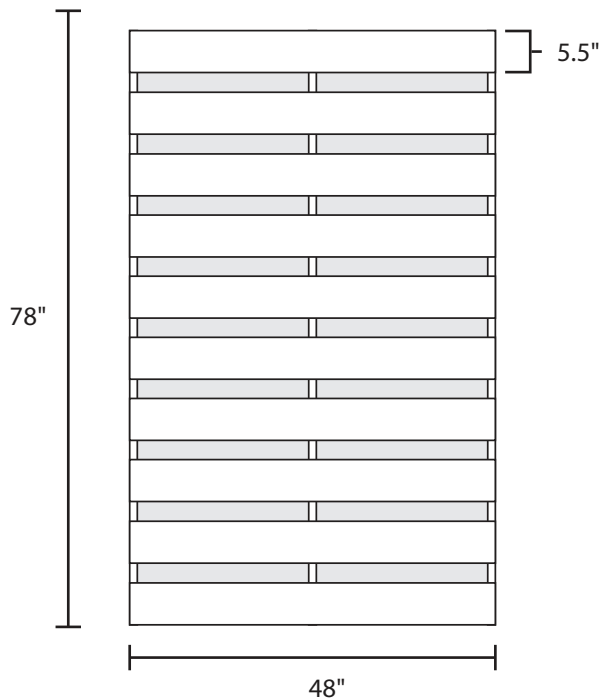

Pallet Specification Sheet

Pallet ID: ppc4878-5B35B-SS

Top View:

Bottom View:

Side View:

Components & Specifications:

Dimensions: 48" x 78" x 5"
Weight: 87.5lbs
Stackable

Dynamic Capacity: 2,000lbs
Static Capacity: 15,000lbs
#10-12X1-1/2 Screws

All parts made of recycled plastic
All parts made in USA
Pallet is fully recyclable

Tolerances +/- 3/8"