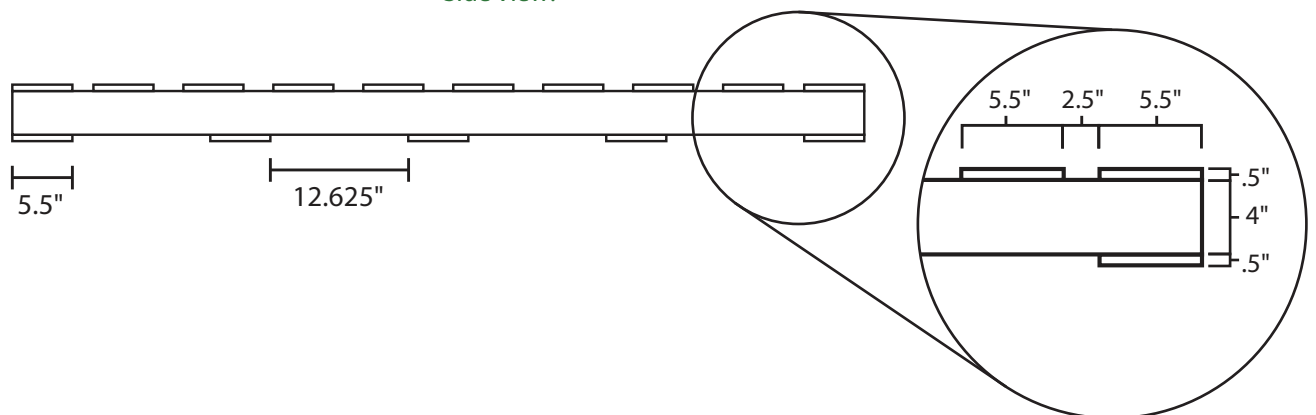

Pallet Specification Sheet

Pallet ID: ppc4878-5B35B-SS

Top View:

Bottom View:

Side View:

Components & Specifications:

Dimensions: 48" x 78" x 5"
Weight: 87.5lbs
Stackable

Dynamic Capacity: 2,000lbs
Static Capacity: 15,000lbs
#10-12X1-1/2 Screws

All parts made of recycled plastic
All parts made in USA
Pallet is fully recyclable

Tolerances +/- 3/8"