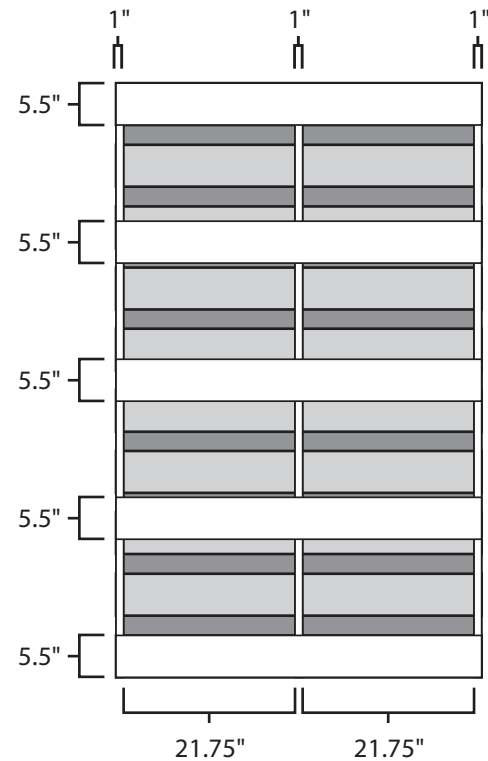

Pallet Specification Sheet

Pallet ID: ppc4878-5B35B-SS

Top View:

Bottom View:

Side View:

Components & Specifications:

Dimensions: 48" x 78" x 5"
Weight: 87.5lbs
Stackable

Dynamic Capacity: 2,000lbs
Static Capacity: 15,000lbs
#10-12X1-1/2 Screws

All parts made of recycled plastic
All parts made in USA
Pallet is fully recyclable

Tolerances +/- 3/8"