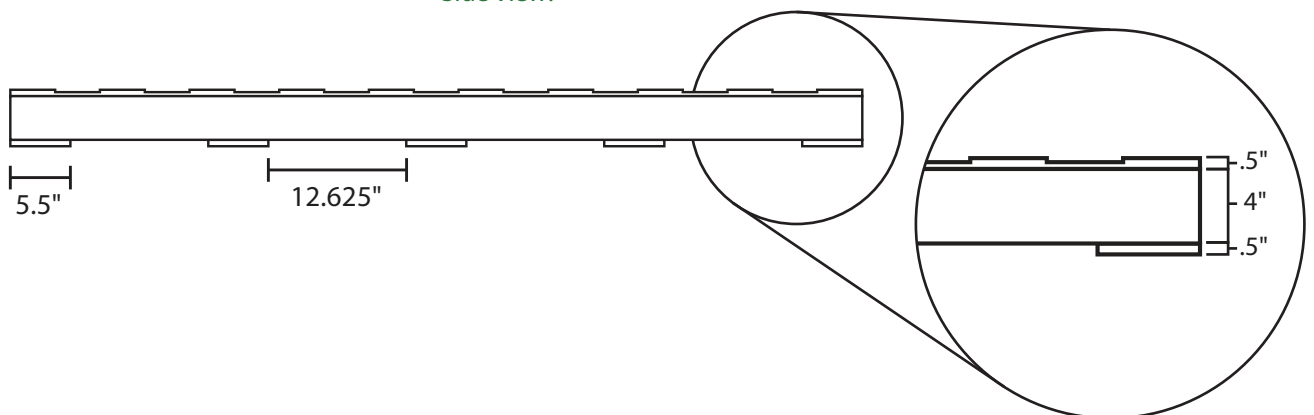

Pallet Specification Sheet

Pallet ID: ppc4878-5B35R-SS

Top View:

Bottom View:

Side View:

Components & Specifications:

Dimensions: 48" x 78" x 5"
Weight: 84lbs
Stackable

Dynamic Capacity: 2,000lbs
Static Capacity: 15,000lbs
#10-12X1-1/2 Screws

All parts made of recycled plastic
All parts made in USA
Pallet is fully recyclable

Tolerances +/- 3/8"