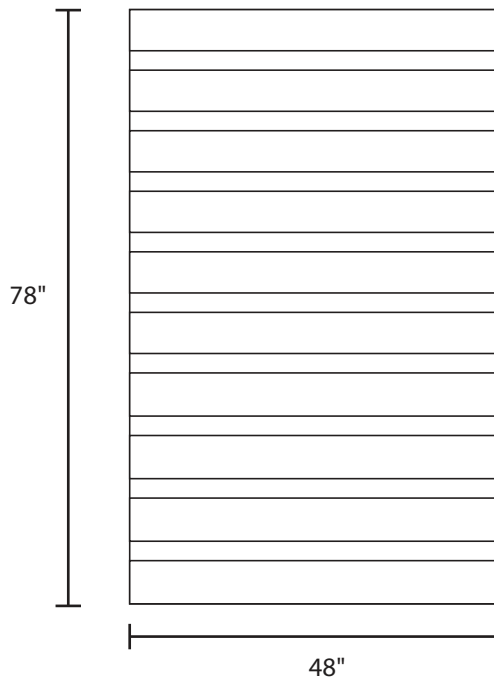

Pallet Specification Sheet

Pallet ID: ppc4878-5B35R-SS

Top View:

Bottom View:

Side View:

Components & Specifications:

Dimensions: 48" x 78" x 5"
Weight: 84lbs
Stackable

Dynamic Capacity: 2,000lbs
Static Capacity: 15,000lbs
#10-12X1-1/2 Screws

All parts made of recycled plastic
All parts made in USA
Pallet is fully recyclable

Tolerances +/- 3/8"