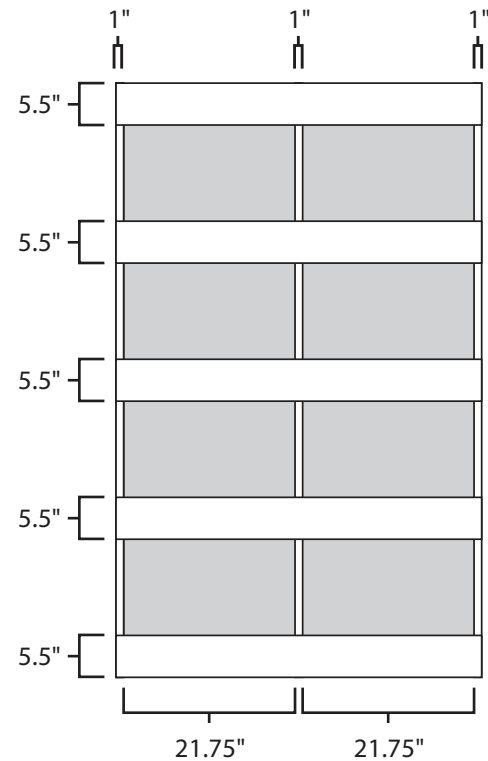

Pallet Specification Sheet

Pallet ID: ppc4878-5B35R-SS

Top View:

Bottom View:

Side View:

Components & Specifications:

Dimensions: 48" x 78" x 5"
Weight: 84lbs
Stackable

Dynamic Capacity: 2,000lbs
Static Capacity: 15,000lbs
#10-12X1-1/2 Screws

All parts made of recycled plastic
All parts made in USA
Pallet is fully recyclable

Tolerances +/- 3/8"