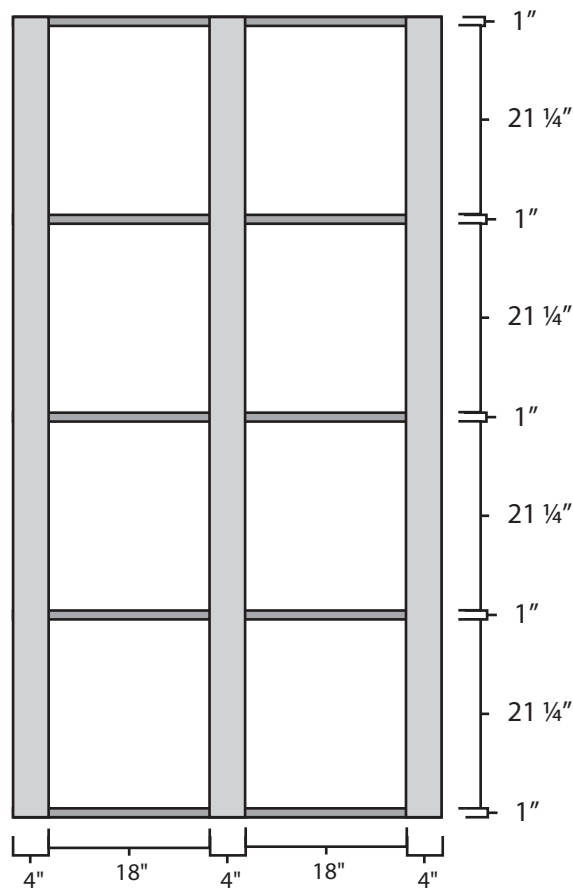

# Pallet Specification Sheet

Pallet ID: ppc-4890-3B5SF-SS-CB-CD

Top View:

Bottom View:

Side View - 90" Side

Side View - 48" Side

## Components & Specifications:

Dimensions: 48" x 90" x 5 3/4"  
Weight: 120 lbs  
Stackable

Dynamic Capacity: 2,000lbs  
Static Capacity: 12,000lbs  
#10-12X1-1/2 Screws

All parts made of recycled plastic  
All parts made in USA  
Pallet is fully recyclable

Tolerances +/- 3/8"