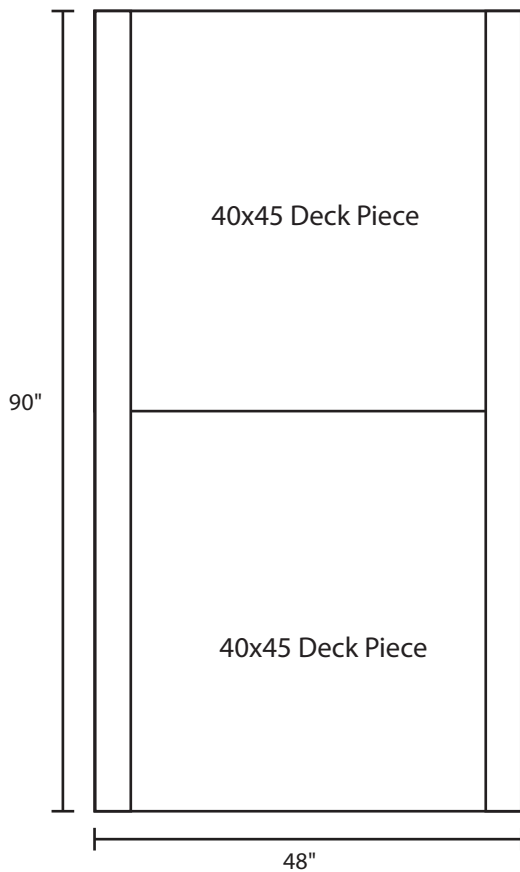

# Pallet Specification Sheet

Pallet ID: ppc-4890-3B5SF-SS-CB-CD

Top View:

Bottom View:

Side View - 90" Side

Side View - 48" Side

## Components & Specifications:

Dimensions: 48" x 90" x 5 3/4"  
Weight: 120 lbs  
Stackable

Dynamic Capacity: 2,000lbs  
Static Capacity: 12,000lbs  
#10-12X1-1/2 Screws

All parts made of recycled plastic  
All parts made in USA  
Pallet is fully recyclable

Tolerances +/- 3/8"