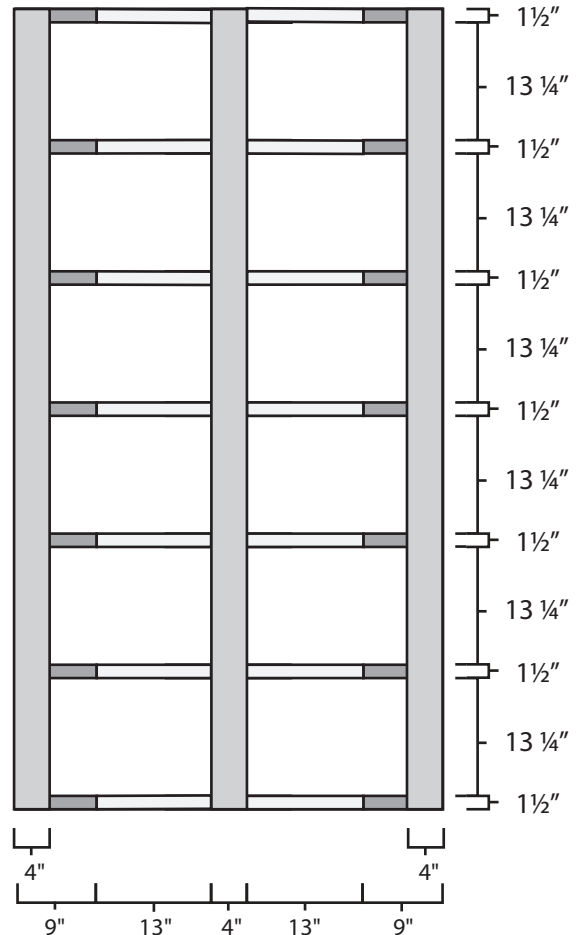

Pallet Specification Sheet

Pallet ID: ppc-4890-3B7SF-CS-CB-CD (3)

Top View:

Bottom View:

Side View - 90" Side

Side View - 48" Side

Components & Specifications:

Dimensions: 48" x 90" x 7"
Weight: 155 lbs
Stackable

Dynamic Capacity: 3,000lbs
Static Capacity: 15,000lbs
#10-12X1-1/2 Screws

All parts made of recycled plastic
All parts made in USA
Pallet is fully recyclable

Tolerances +/- 3/8"