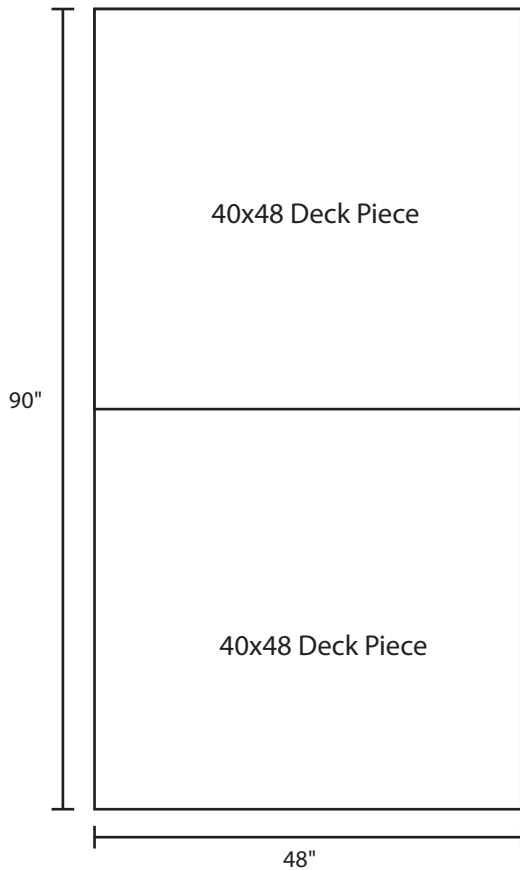

Pallet Specification Sheet

Pallet ID: ppc-4890-3B7SF-CS-CB-CD (3)

Top View:

Bottom View:

Side View - 90" Side

Side View - 48" Side

Components & Specifications:

Dimensions: 48" x 90" x 7"
Weight: 155 lbs
Stackable

Dynamic Capacity: 3,000lbs
Static Capacity: 15,000lbs
#10-12X1-1/2 Screws

All parts made of recycled plastic
All parts made in USA
Pallet is fully recyclable

Tolerances +/- 3/8"