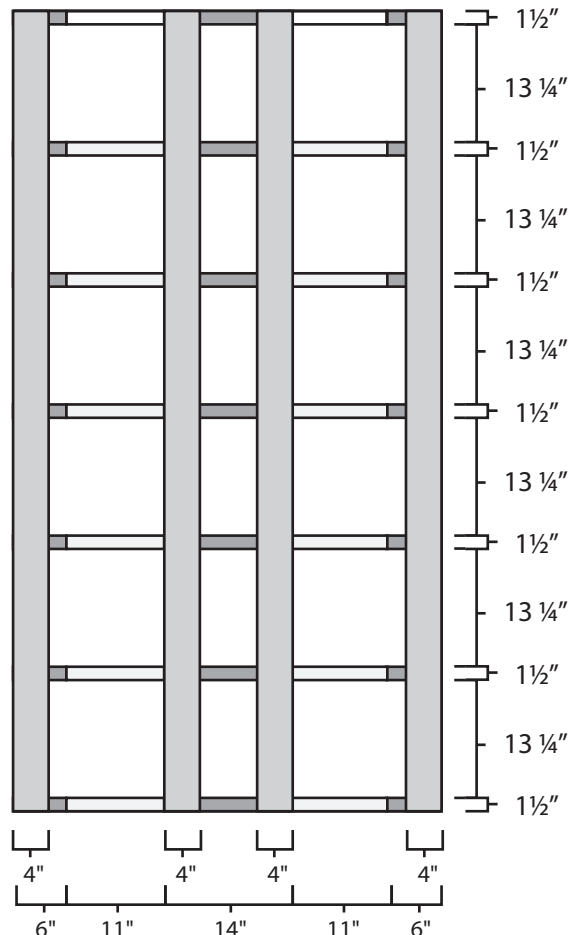

Pallet Specification Sheet

Pallet ID: ppc-4890-4B7SF-SS-CB-CD

Top View:

Bottom View:

Side View - 90" Side

Side View - 48" Side

Components & Specifications:

Dimensions: 48" x 90" x 5 3/4"

Weight: 140 lbs

Stackable

Dynamic Capacity: 3,000lbs

Static Capacity: 15,000lbs

#10-12X1-1/2 Screws

All parts made of recycled plastic

All parts made in USA

Pallet is fully recyclable

Tolerances +/- 3/8"