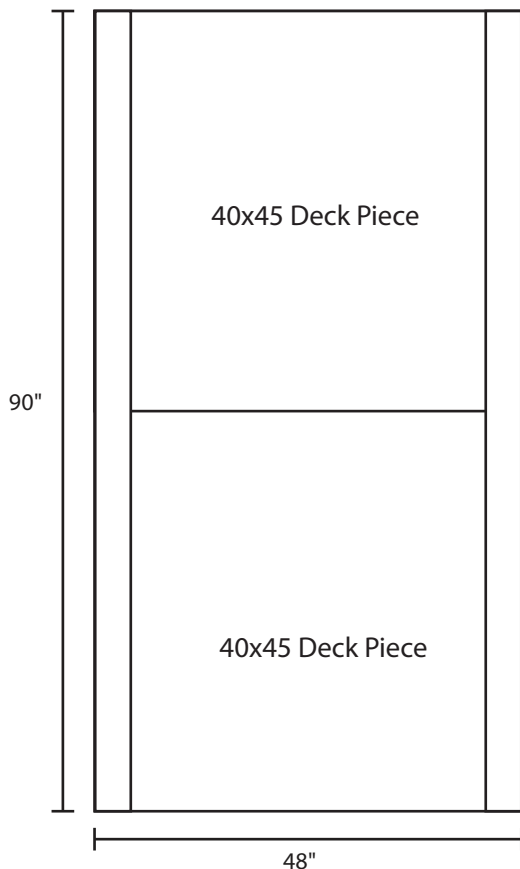

Pallet Specification Sheet

Pallet ID: ppc-4890-4B7SF-SS-CB-CD

Top View:

Bottom View:

Side View - 90" Side

Side View - 48" Side

Components & Specifications:

Dimensions: 48" x 90" x 5 3/4"

Weight: 140 lbs

Stackable

Dynamic Capacity: 3,000lbs

Static Capacity: 15,000lbs

#10-12X1-1/2 Screws

All parts made of recycled plastic

All parts made in USA

Pallet is fully recyclable

Tolerances +/- 3/8"