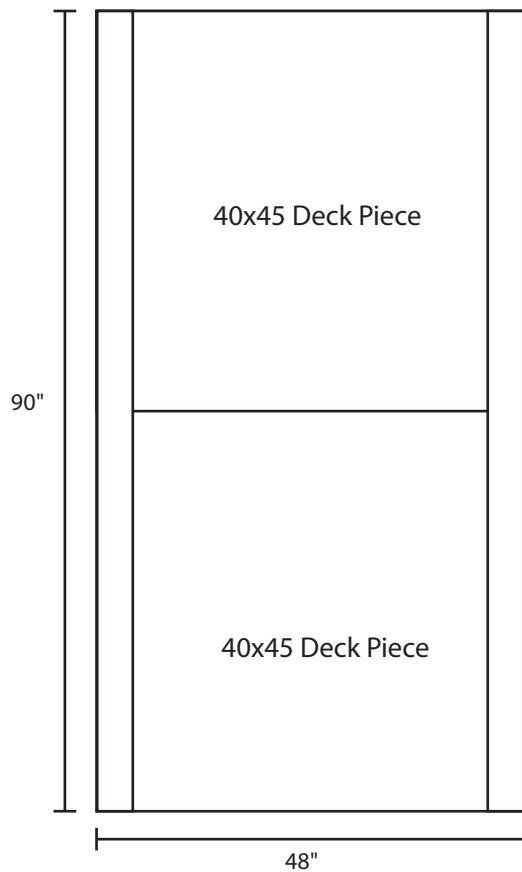

Pallet Specification Sheet

Pallet ID: ppc-4890-4B7SF-SS-CB-CD

Top View:

Bottom View:

Side View - 90" Side

Side View - 48" Side

Components & Specifications:

Dimensions: 48" x 90" x 5 3/4"

Weight: 140 lbs

Stackable

Dynamic Capacity: 3,000lbs

Static Capacity: 15,000lbs

#10-12X1-1/2 Screws

All parts made of recycled plastic

All parts made in USA

Pallet is fully recyclable

Tolerances +/- 3/8"