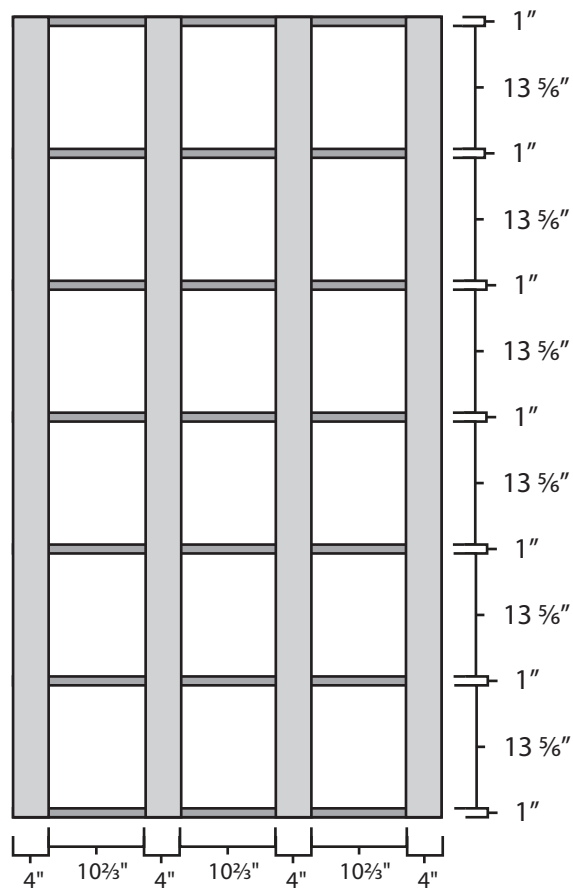

Pallet Specification Sheet

Pallet ID: ppc-4890-4B7SF-SS-CB-CD

Top View:

Bottom View:

Side View - 90" Side

Side View - 48" Side

Components & Specifications:

Dimensions: 48" x 90" x 5 3/4"

Weight: 140 lbs

Stackable

Dynamic Capacity: 3,000lbs

Static Capacity: 15,000lbs

#10-12X1-1/2 Screws

All parts made of recycled plastic

All parts made in USA

Pallet is fully recyclable

Tolerances +/- 3/8"