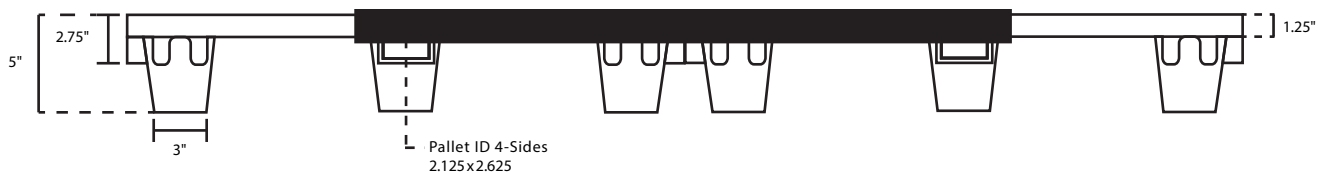

Pallet Specification Sheet

Pallet ID: ppc4890-N

PPC
Plastic Pallet Creations

Top View:

Bottom View:

Side View:

Components & Specifications:

48 in. x 90 in. x 5 in. Custom Plastic Pallet

93 lb.

Strong compression molded plastic pallet

Reusable-ideal for returnable programs

Made from recycled materials and is recyclable

Stackable Pallets: Nesting-stack of 30 equals 100 inches

4-way entry

Great international shipping pallets