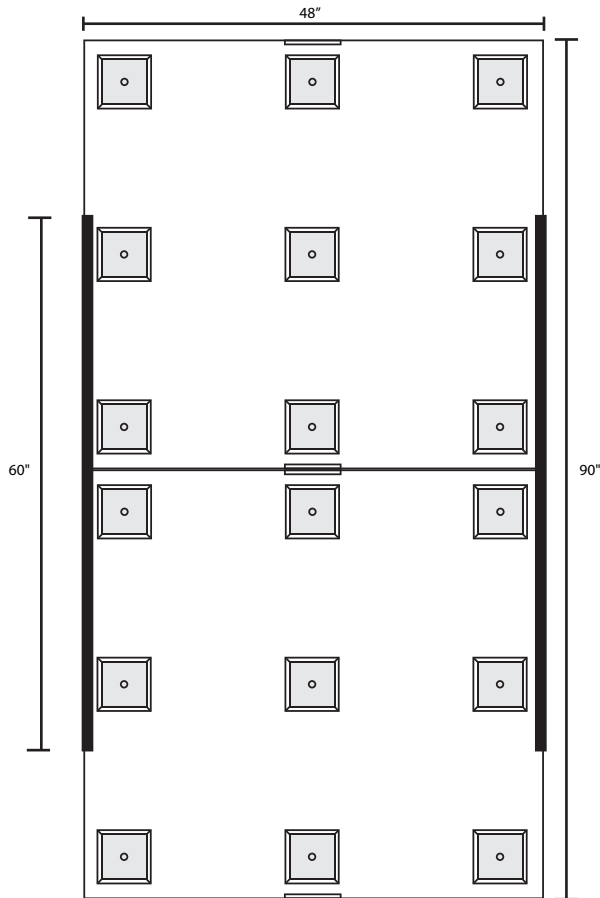

Pallet Specification Sheet

Pallet ID: ppc4890-N

PPC
Plastic Pallet Creations

Top View:

Bottom View:

Side View:

Components & Specifications:

48 in. x 90 in. x 5 in. Custom Plastic Pallet

93 lb.

Strong compression molded plastic pallet

Reusable-ideal for returnable programs

Made from recycled materials and is recyclable

Stackable Pallets: Nesting-stack of 30 equals 100 inches

4-way entry

Great international shipping pallets