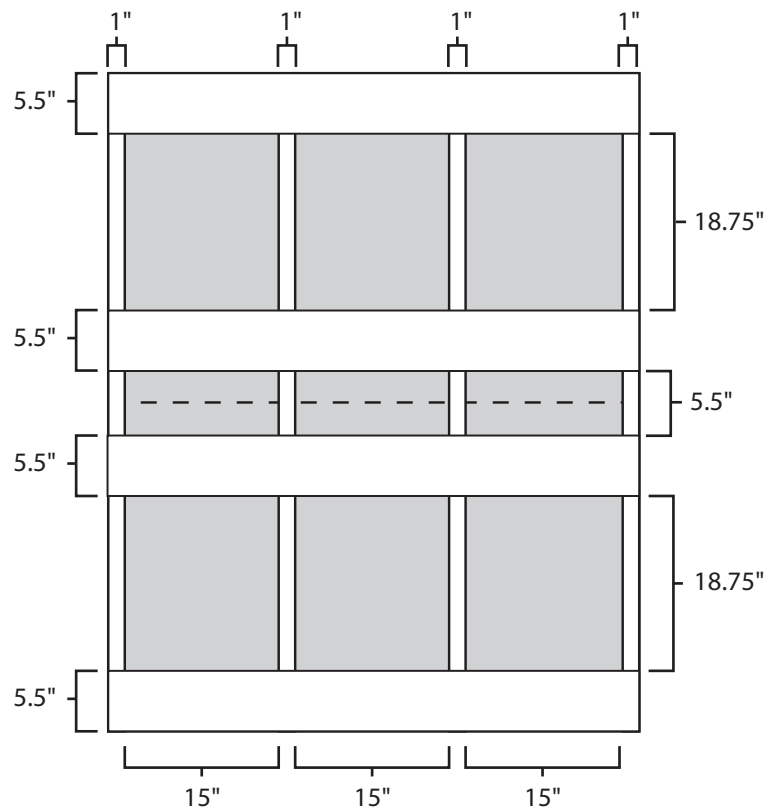

# Pallet Specification Sheet

Pallet ID: ppc4965-4B45F-3XS-SS

Top View:

Bottom View:

Side View:

## Components & Specifications:

Dimensions: 49" x 65" x 5"  
Weight: 80lbs  
Stackable

Dynamic Capacity: 3,000lbs  
Static Capacity: 15,000lbs  
#10-12X1-1/2 Screws

All parts made of recycled plastic  
All parts made in USA  
Pallet is fully recyclable  
Tolerances +/- 3/8"