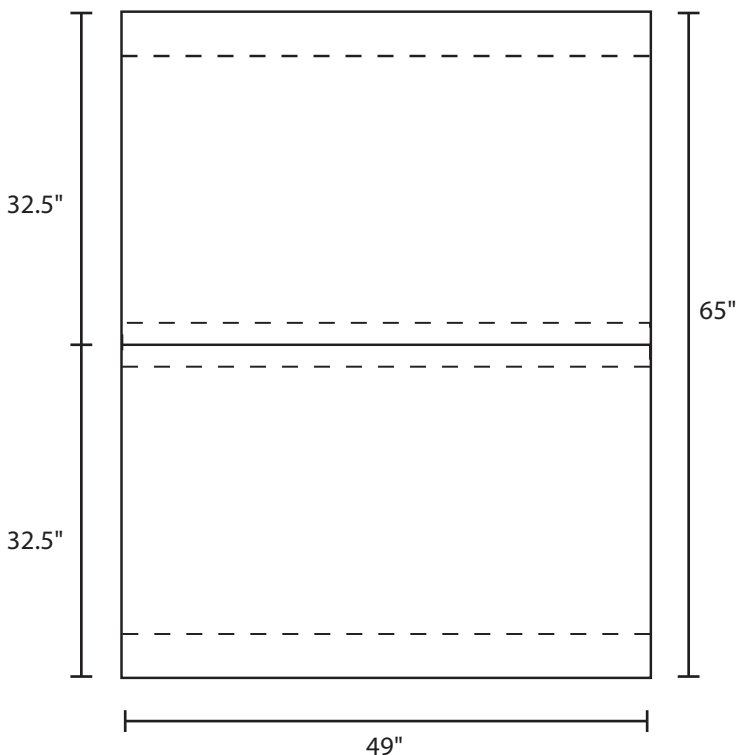

# Pallet Specification Sheet

Pallet ID: ppc4965-4B45F-3XS-SS

Top View:

Bottom View:

Side View:

## Components & Specifications:

Dimensions: 49" x 65" x 5"  
Weight: 80lbs  
Stackable

Dynamic Capacity: 3,000lbs  
Static Capacity: 15,000lbs  
#10-12X1-1/2 Screws

All parts made of recycled plastic  
All parts made in USA  
Pallet is fully recyclable  
Tolerances +/- 3/8"