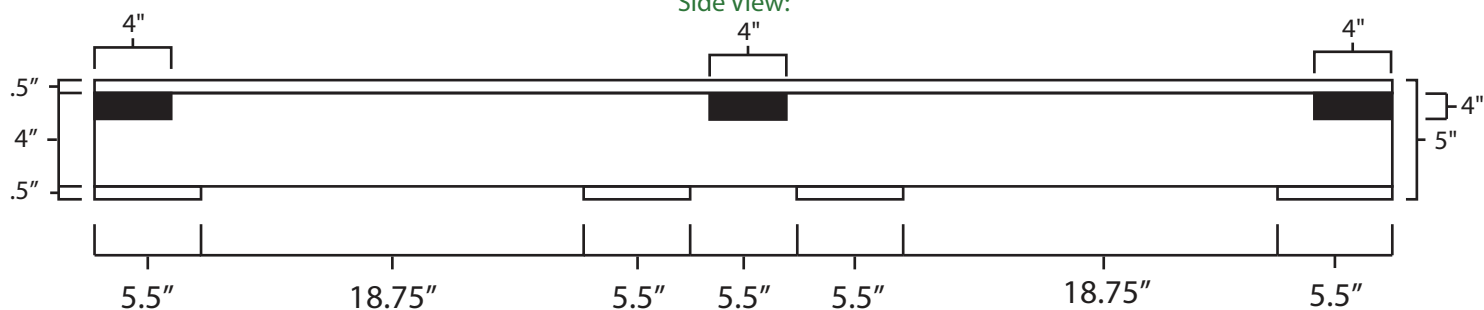

# Pallet Specification Sheet

Pallet ID: ppc4965-4B45F-3XS-SS

Top View:

Bottom View:

Side View:

## Components & Specifications:

Dimensions: 49" x 65" x 5"  
Weight: 80lbs  
Stackable

Dynamic Capacity: 3,000lbs  
Static Capacity: 15,000lbs  
#10-12X1-1/2 Screws

All parts made of recycled plastic  
All parts made in USA  
Pallet is fully recyclable  
Tolerances +/- 3/8"