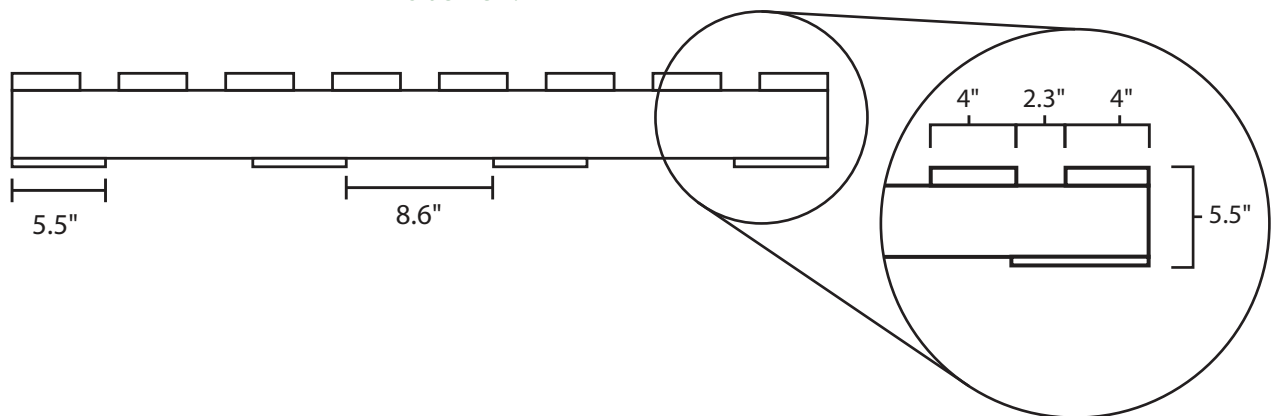

# Pallet Specification Sheet

Pallet ID: ppc5454-4B4SB-SS

Top View:

Bottom View:

Side View:

## Components & Specifications:

Dimensions: 54" x 54" x 5.5"

Weight: 76lbs

Stackable

Dynamic Capacity: 2,000lbs

Static Capacity: 15,000lbs

#10-12X1-1/2 Screws

All parts made of recycled plastic