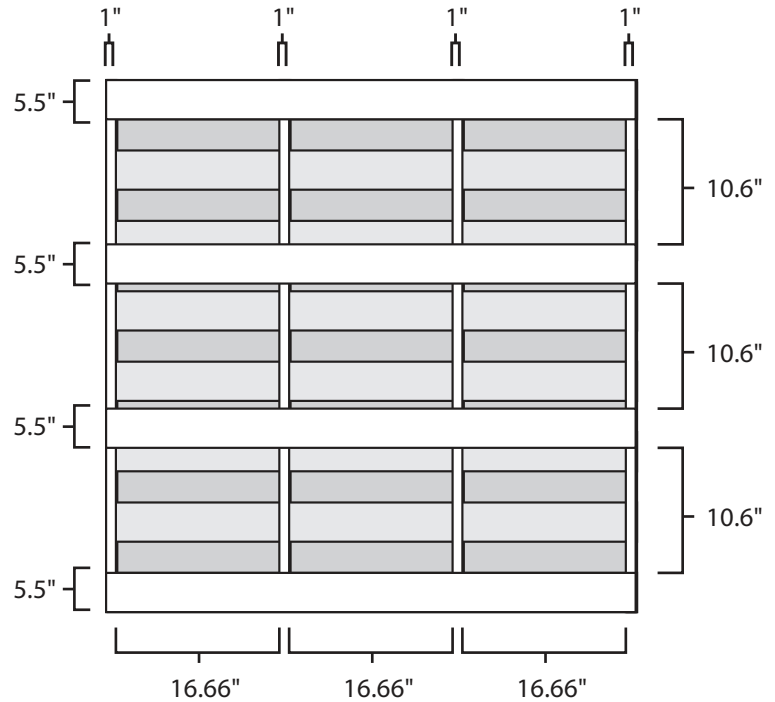

# Pallet Specification Sheet

Pallet ID: ppc5454-4B4SB-SS

Top View:

Bottom View:

Side View:

## Components & Specifications:

Dimensions: 54" x 54" x 5.5"

Weight: 76lbs

Stackable

Dynamic Capacity: 2,000lbs

Static Capacity: 15,000lbs

#10-12X1-1/2 Screws

All parts made of recycled plastic