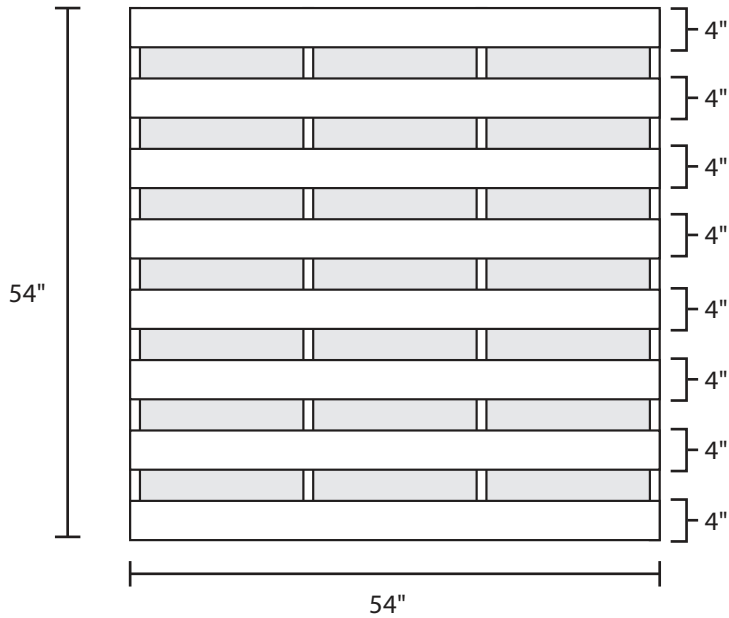

# Pallet Specification Sheet

Pallet ID: ppc5454-4B4SB-SS

Top View:

Bottom View:

Side View:

## Components & Specifications:

Dimensions: 54" x 54" x 5.5"

Weight: 76lbs

Stackable

Dynamic Capacity: 2,000lbs

Static Capacity: 15,000lbs

#10-12X1-1/2 Screws

All parts made of recycled plastic