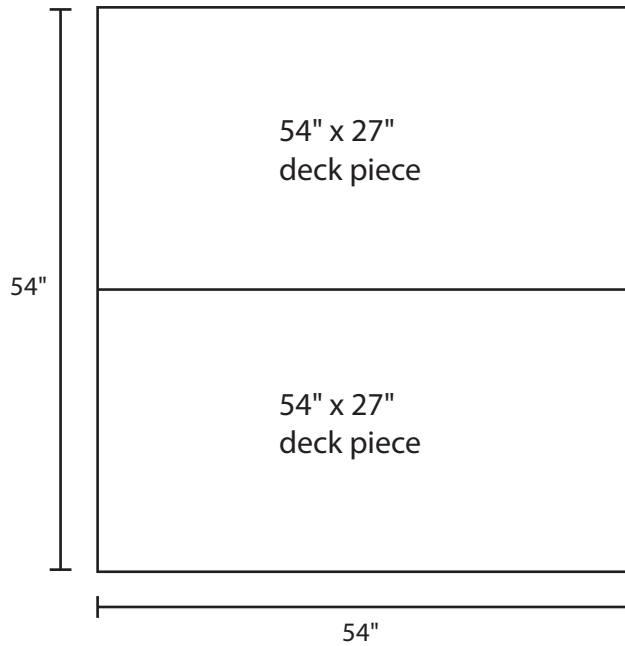

# Pallet Specification Sheet

Pallet ID: ppc5454-4B4SF

Top View:

Bottom View:

Side View:

## Components & Specifications:

Dimensions: 54" x 54" x 5"  
Weight: 71lbs  
Stackable

Dynamic Capacity: 2,000lbs  
Static Capacity: 15,000lbs  
#10-12X1-1/2 Screws

All parts made of recycled plastic  
All parts made in USA  
Pallet is fully recyclable

Tolerances +/- 3/8"