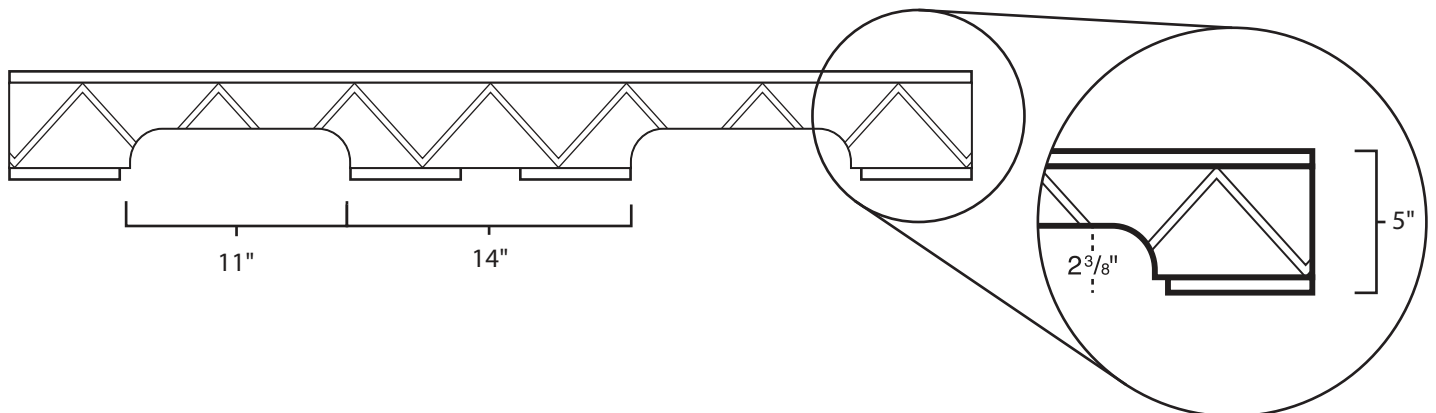

# Pallet Specification Sheet

Pallet ID: ppc5454-4B4SF

Top View:

Bottom View:

Side View:

## Components & Specifications:

Dimensions: 54" x 54" x 5"  
Weight: 71lbs  
Stackable

Dynamic Capacity: 2,000lbs  
Static Capacity: 15,000lbs  
#10-12X1-1/2 Screws

All parts made of recycled plastic  
All parts made in USA  
Pallet is fully recyclable

Tolerances +/- 3/8"