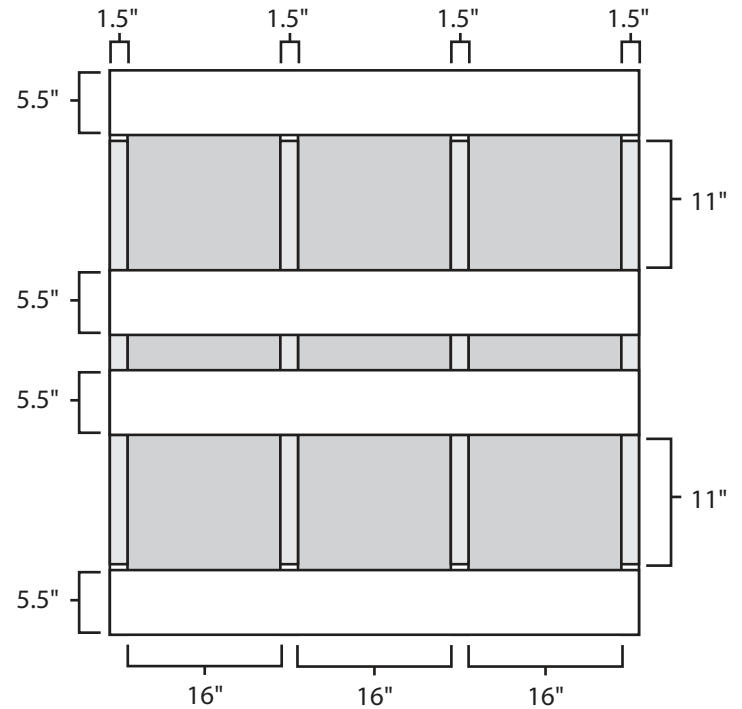

# Pallet Specification Sheet

Pallet ID: ppc5454-4B4SF

Top View:

Bottom View:

Side View:

## Components & Specifications:

Dimensions: 54" x 54" x 5"  
Weight: 71lbs  
Stackable

Dynamic Capacity: 2,000lbs  
Static Capacity: 15,000lbs  
#10-12X1-1/2 Screws

All parts made of recycled plastic  
All parts made in USA  
Pallet is fully recyclable

Tolerances +/- 3/8"