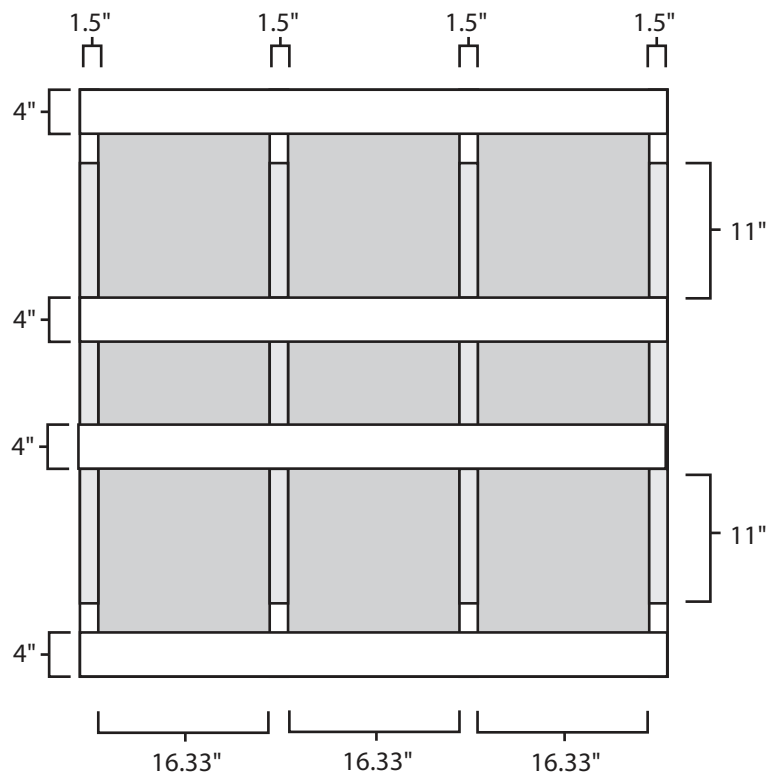

Pallet Specification Sheet

Pallet ID: ppc-5555-4B4SF-1XS-CB

Top View:

Bottom View:

Side View:

Components & Specifications:

Dimensions: 55" x 55" x 5½"
Weight: 125lbs
Stackable

Dynamic Capacity: 5,000lbs
Static Capacity: 15,000lbs
#10-12X1-1/2 Screws

All parts made of recycled plastic
All parts made in USA
Pallet is fully recyclable

Tolerances +/- 3/8"