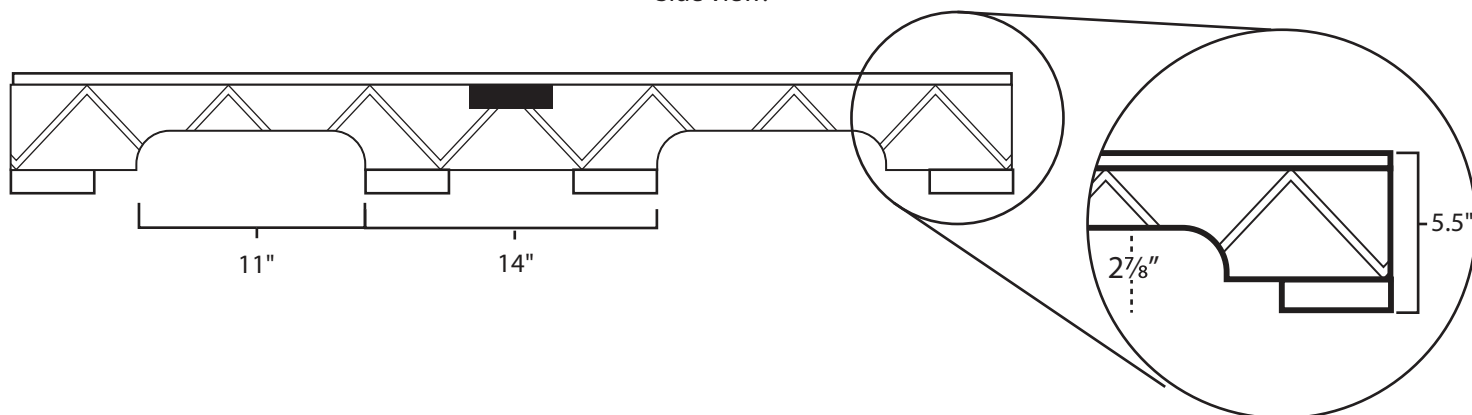

Pallet Specification Sheet

Pallet ID: ppc-5555-4B4SF-1XS-CB

Top View:

Bottom View:

Side View:

Components & Specifications:

Dimensions: 55" x 55" x 5½"
Weight: 125lbs
Stackable

Dynamic Capacity: 5,000lbs
Static Capacity: 15,000lbs
#10-12X1-1/2 Screws

All parts made of recycled plastic
All parts made in USA
Pallet is fully recyclable

Tolerances +/- 3/8"