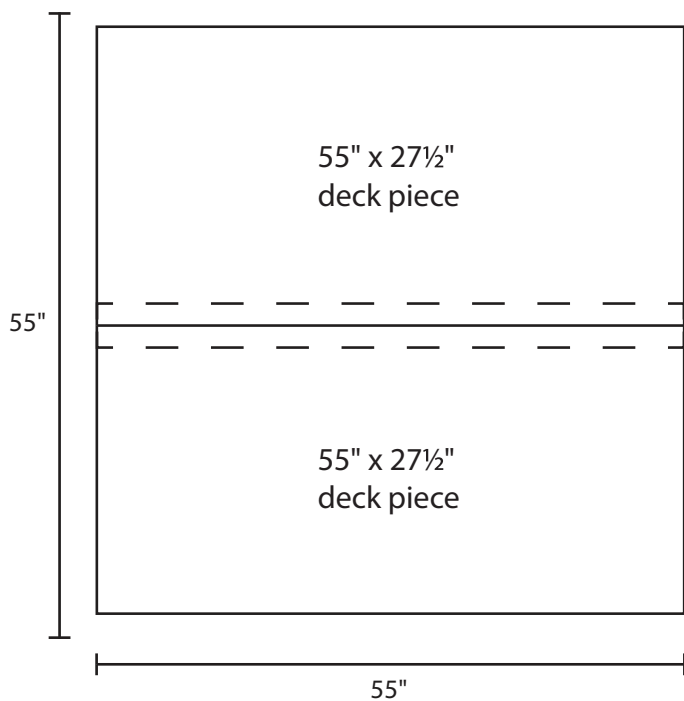

Pallet Specification Sheet

Pallet ID: ppc-5555-4B4SF-1XS-CB

Top View:

Bottom View:

Side View:

Components & Specifications:

Dimensions: 55" x 55" x 5½"
Weight: 125lbs
Stackable

Dynamic Capacity: 5,000lbs
Static Capacity: 15,000lbs
#10-12X1-1/2 Screws

All parts made of recycled plastic
All parts made in USA
Pallet is fully recyclable

Tolerances +/- 3/8"