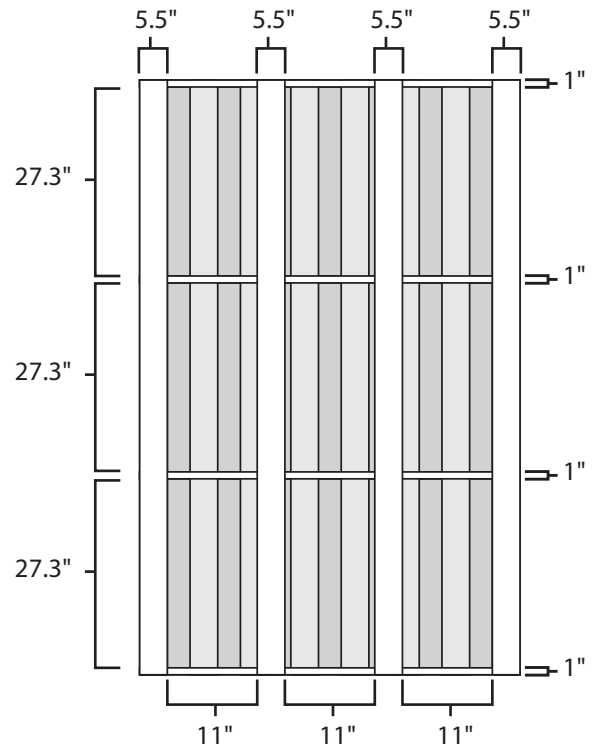

Pallet Specification Sheet

Pallet ID: ppc5586-4B4SB-SS

Top View:

Bottom View:

Side View:

Components & Specifications:

Dimensions: 55" x 86" x 5.5"

Weight: 152lbs

Stackable

Dynamic Capacity: 2,000lbs

Static Capacity: 15,000lbs

#10-12X1-1/2 Screws

All parts made of recycled plastic

All parts made in USA

Pallet is fully recyclable

Tolerances +/- 3/8"