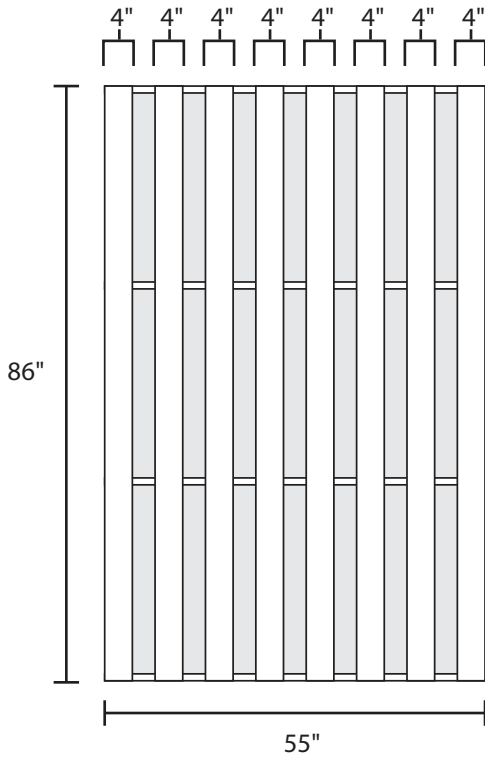

Pallet Specification Sheet

Pallet ID: ppc5586-4B4SB-SS

Top View:

Bottom View:

Side View:

Components & Specifications:

Dimensions: 55" x 86" x 5.5"

Weight: 152lbs

Stackable

Dynamic Capacity: 2,000lbs

Static Capacity: 15,000lbs

#10-12X1-1/2 Screws

All parts made of recycled plastic

All parts made in USA

Pallet is fully recyclable

Tolerances +/- 3/8"