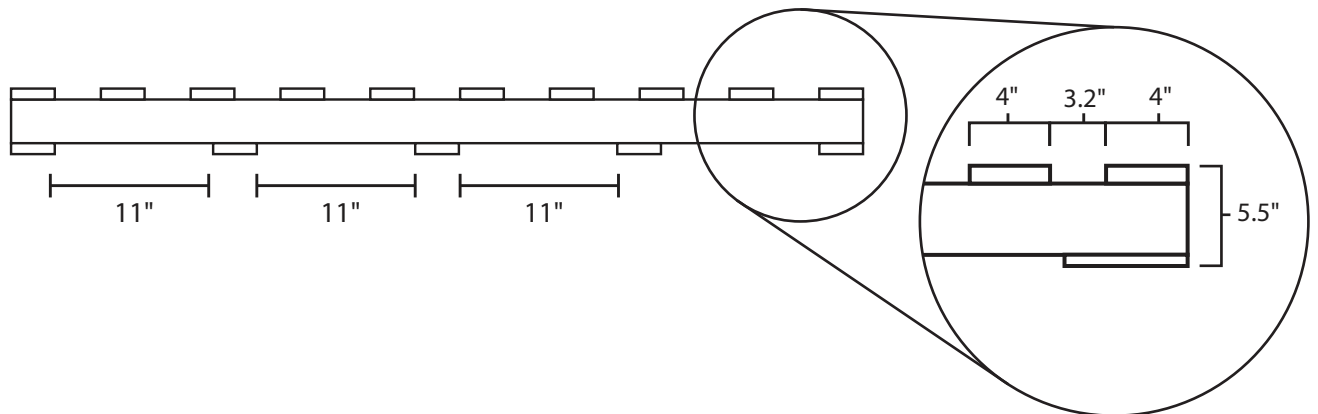

Pallet Specification Sheet

Pallet ID: ppc5586-4B4SB-SS

Top View:

Bottom View:

Side View:

Components & Specifications:

Dimensions: 55" x 86" x 5.5"

Weight: 152lbs

Stackable

Dynamic Capacity: 2,000lbs

Static Capacity: 15,000lbs

#10-12X1-1/2 Screws

All parts made of recycled plastic

All parts made in USA

Pallet is fully recyclable

Tolerances +/- 3/8"