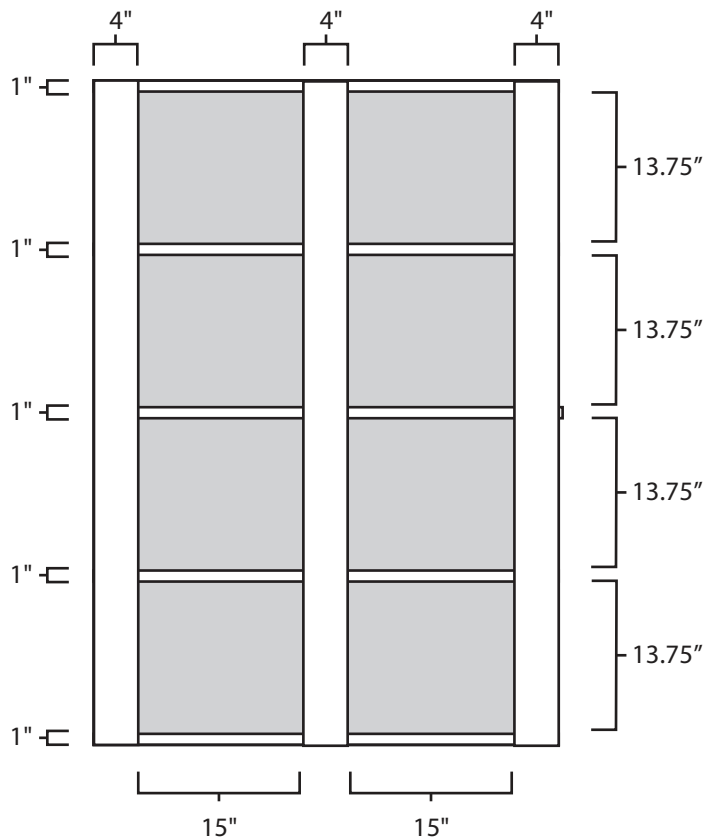

# Pallet Specification Sheet

Pallet ID: ppc6042-3B55F-SS-CB

Top View:

Bottom View:

Side View - 60" Side

## Components & Specifications:

Dimensions: 24" x 48" x 5.5"  
Weight: 75lbs  
Stackable

Dynamic Capacity: 3,500lbs  
Static Capacity: 15,000lbs  
#10-12X1-1/2 Screws

All parts made of recycled plastic  
All parts made in USA  
Pallet is fully recyclable

Tolerances +/- 3/8"