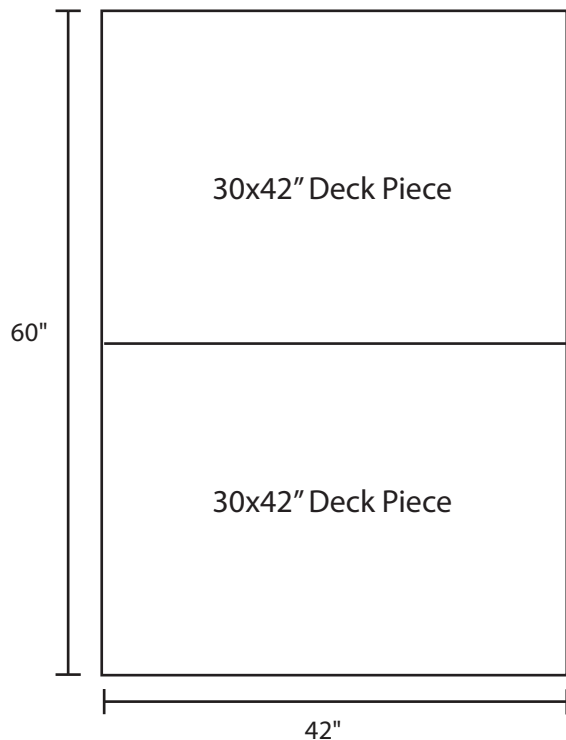

# Pallet Specification Sheet

Pallet ID: ppc6042-3B55F-SS-CB

Top View:

Bottom View:

Side View - 60" Side

## Components & Specifications:

Dimensions: 24" x 48" x 5.5"  
Weight: 75lbs  
Stackable

Dynamic Capacity: 3,500lbs  
Static Capacity: 15,000lbs  
#10-12X1-1/2 Screws

All parts made of recycled plastic  
All parts made in USA  
Pallet is fully recyclable

Tolerances +/- 3/8"