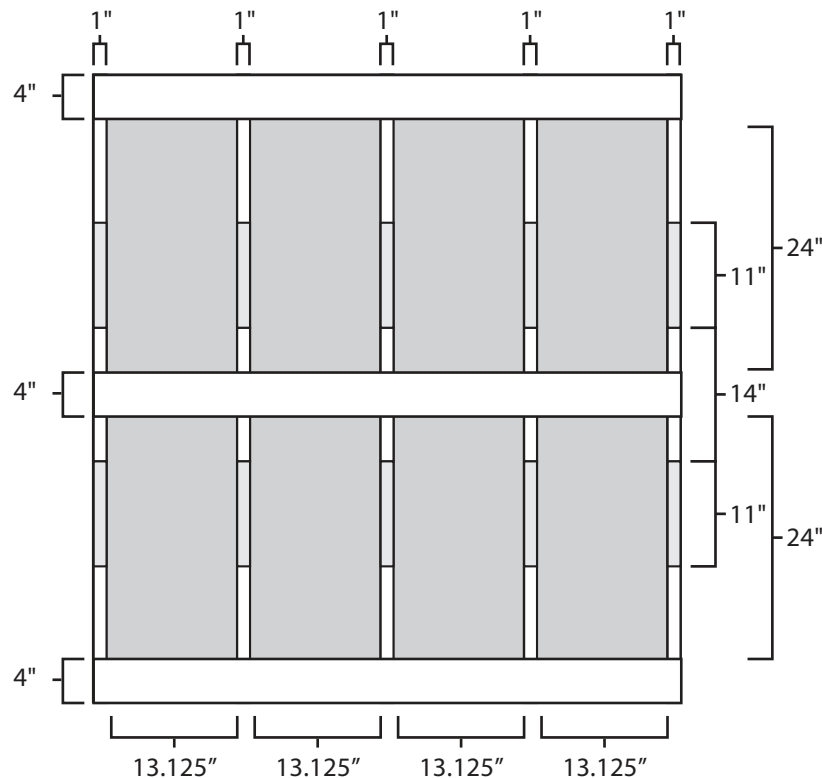

Pallet Specification Sheet

Pallet ID: ppc-6060-3B5SF-CB-CD-CS

Top View:

Bottom View:

Side View:

Components & Specifications:

Dimensions: 60" x 60" x 5.5"
Weight: 130 lbs
Stackable

Dynamic Capacity: 3,500lbs
Static Capacity: 20,000lbs
#10-12X1-1/2 Screws

All parts made of recycled plastic
All parts made in USA
Pallet is fully recyclable

Tolerances +/- 3/8"