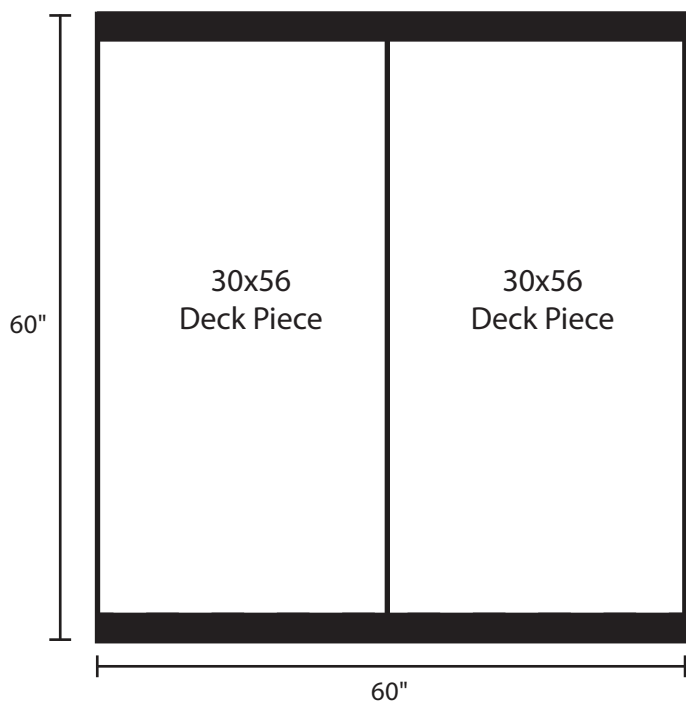

Pallet Specification Sheet

Pallet ID: ppc-6060-3B5SF-CB-CD-CS

Top View:

Bottom View:

Side View:

Components & Specifications:

Dimensions: 60" x 60" x 5.5"
Weight: 130 lbs
Stackable

Dynamic Capacity: 3,500lbs
Static Capacity: 20,000lbs
#10-12X1-1/2 Screws

All parts made of recycled plastic
All parts made in USA
Pallet is fully recyclable

Tolerances +/- 3/8"