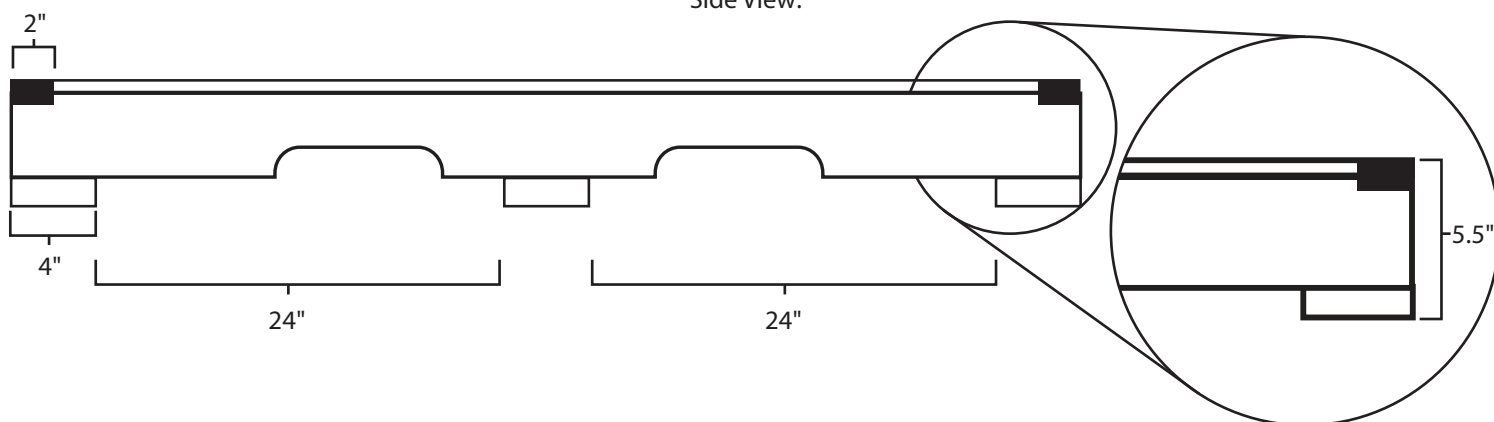

Pallet Specification Sheet

Pallet ID: ppc-6060-3B5SF-CB-CD-CS

Top View:

Bottom View:

Side View:

Components & Specifications:

Dimensions: 60" x 60" x 5.5"
Weight: 130 lbs
Stackable

Dynamic Capacity: 3,500lbs
Static Capacity: 20,000lbs
#10-12X1-1/2 Screws

All parts made of recycled plastic
All parts made in USA
Pallet is fully recyclable

Tolerances +/- 3/8"