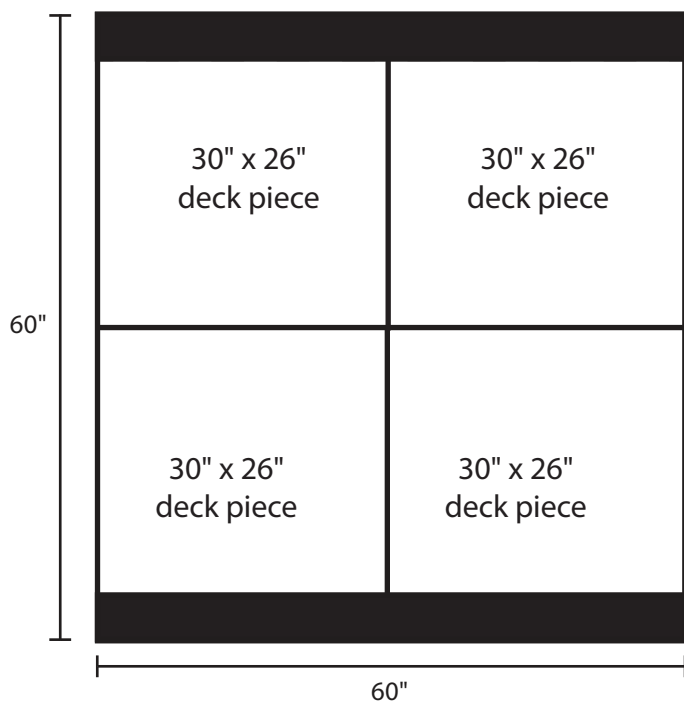

Pallet Specification Sheet

Pallet ID: ppc-6060-5SF-SS-CD-RV

Top View:

Bottom View:

Side View:

Components & Specifications:

Dimensions: 60" x 60" x 5"
Weight: 149 lbs
Stackable

Dynamic Capacity: 5,000lbs
Static Capacity: 15,000lbs
#10-12X1-1/2 Screws

All parts made of recycled plastic
All parts made in USA
Pallet is fully recyclable

Tolerances +/- 3/8"