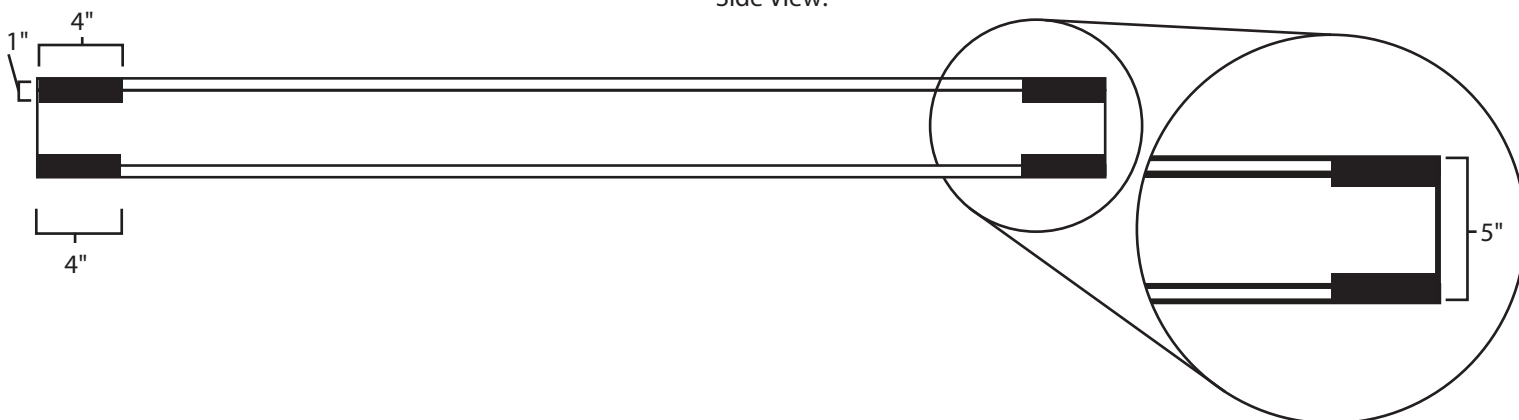

Pallet Specification Sheet

Pallet ID: ppc-6060-5SF-SS-CD-RV

Top View:

Bottom View:

Side View:

Components & Specifications:

Dimensions: 60" x 60" x 5"
Weight: 149 lbs
Stackable

Dynamic Capacity: 5,000lbs
Static Capacity: 15,000lbs
#10-12X1-1/2 Screws

All parts made of recycled plastic
All parts made in USA
Pallet is fully recyclable

Tolerances +/- 3/8"