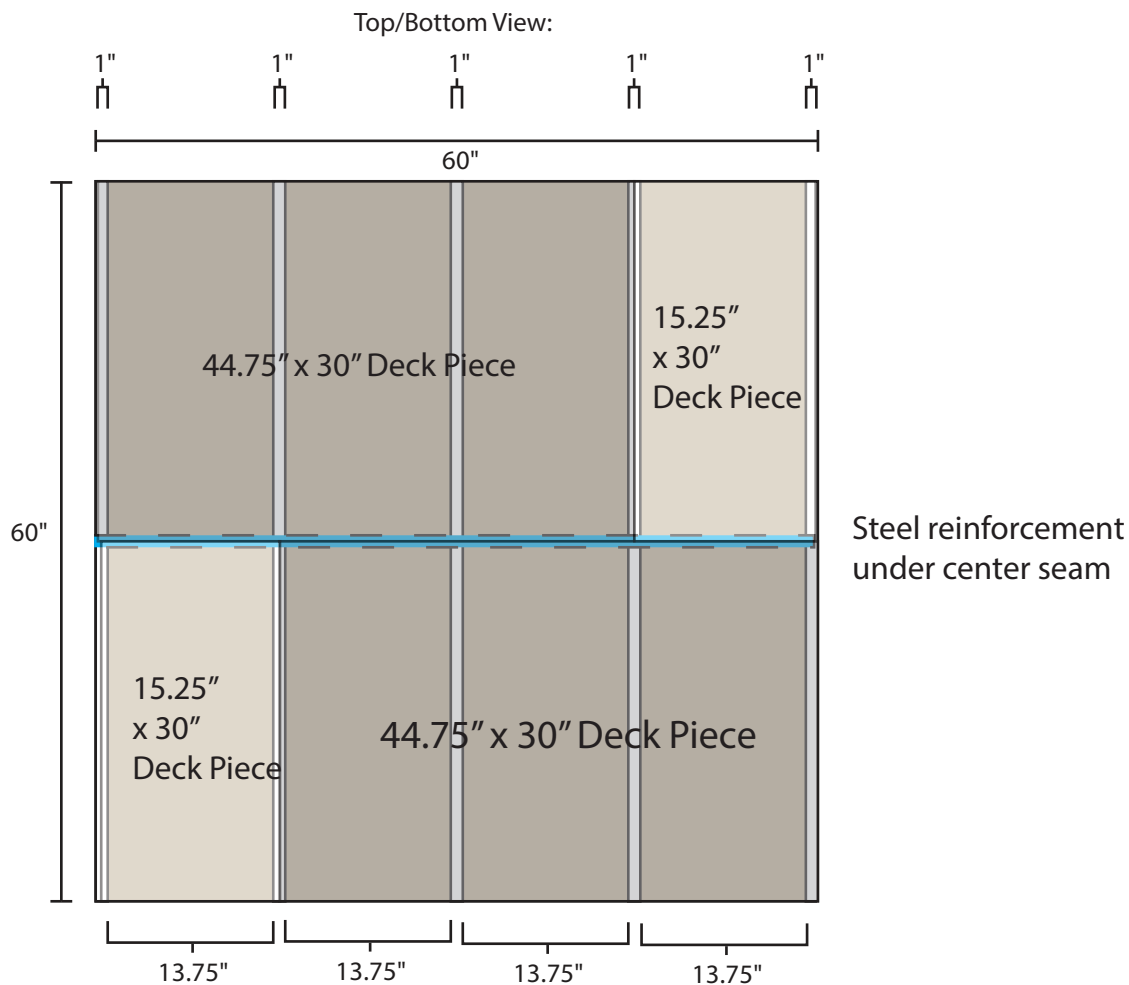

# Pallet Specification Sheet

Pallet ID: ppc-6060-5SF-SS-RV

Side View:

## Components & Specifications:

Dimensions: 60" x 60" x 5"  
Weight: 150 lbs  
Stackable

Dynamic Capacity: 4,000lbs  
Static Capacity: 20,000lbs  
#10-12X1-1/2 Screws

All parts made of recycled plastic  
All parts made in USA  
Pallet is fully recyclable

Tolerances +/- 3/8"