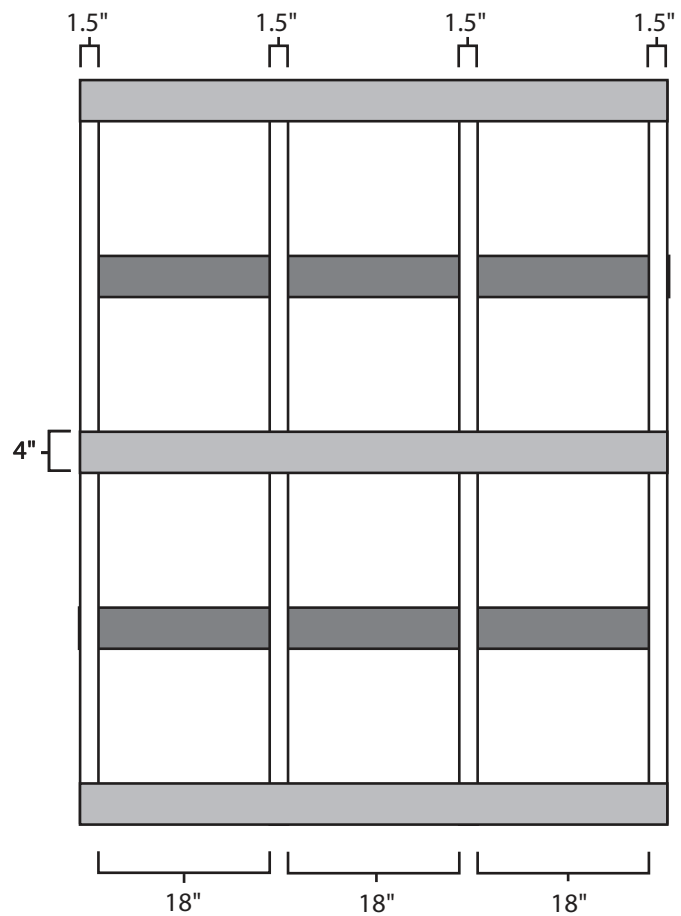

Pallet Specification Sheet

Pallet ID: ppc-6072-3B4S-5B

Top View:

Bottom View:

Side View:

Components & Specifications:

Dimensions: 60" x 72" x 5"
Weight: 70 lbs
Stackable

Dynamic Capacity: 2,500lbs
Static Capacity: 15,000lbs
#10-12X1-1/2 Screws

All parts made of recycled plastic
All parts made in USA
Pallet is fully recyclable

Tolerances +/- 3/8"