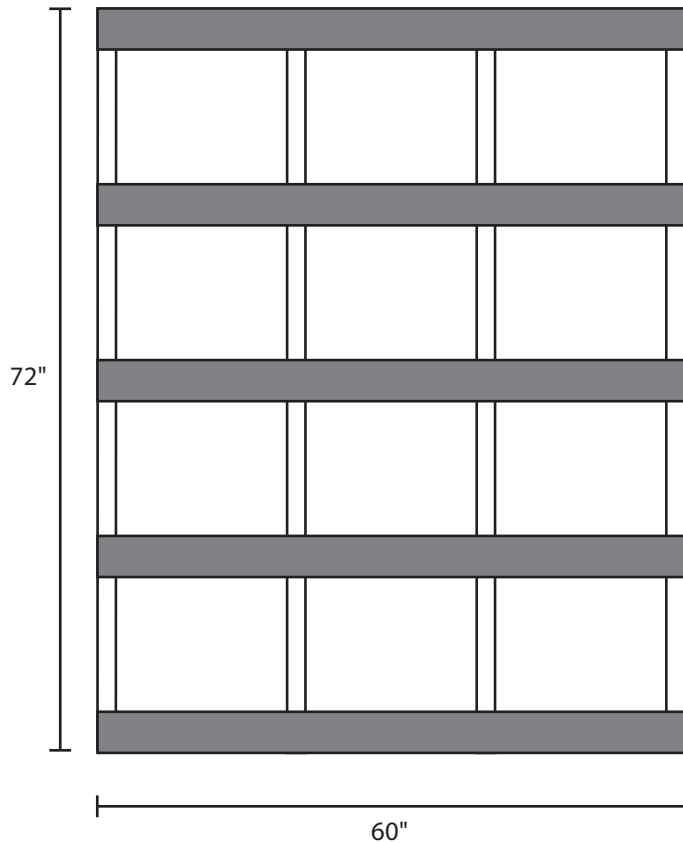

Pallet Specification Sheet

Pallet ID: ppc-6072-3B4S-5B

Top View:

Bottom View:

Side View:

Components & Specifications:

Dimensions: 60" x 72" x 5"
Weight: 70 lbs
Stackable

Dynamic Capacity: 2,500lbs
Static Capacity: 15,000lbs
#10-12X1-1/2 Screws

All parts made of recycled plastic
All parts made in USA
Pallet is fully recyclable

Tolerances +/- 3/8"