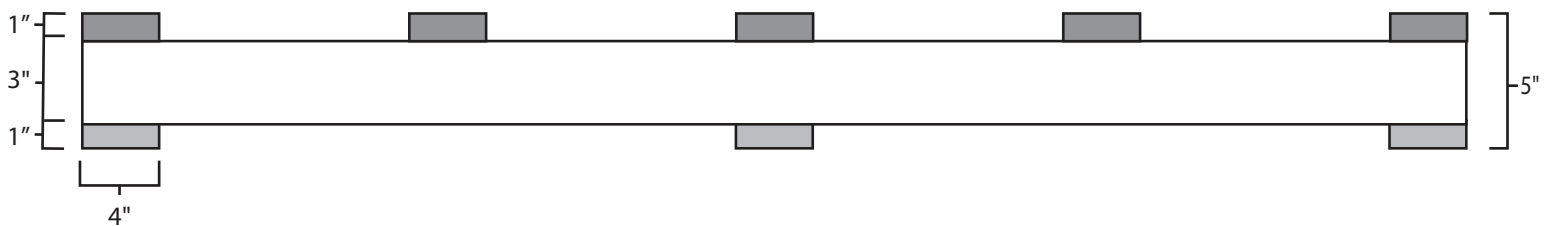

Pallet Specification Sheet

Pallet ID: ppc-6072-3B4S-5B

Top View:

Bottom View:

Side View:

Components & Specifications:

Dimensions: 60" x 72" x 5"
Weight: 70 lbs
Stackable

Dynamic Capacity: 2,500lbs
Static Capacity: 15,000lbs
#10-12X1-1/2 Screws

All parts made of recycled plastic
All parts made in USA
Pallet is fully recyclable

Tolerances +/- 3/8"