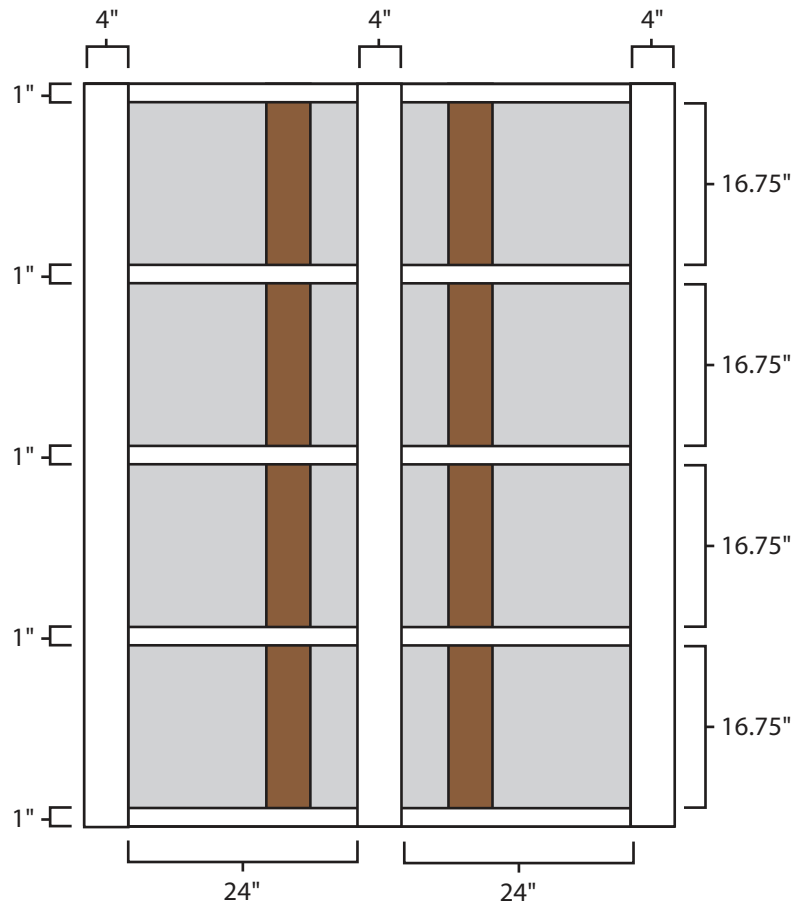

# Pallet Specification Sheet

Pallet ID: ppc6072-3B5SF-4XS-SS-CB-CD-CS

Top View:

Bottom View:

Side View - 60" Side

## Components & Specifications:

Dimensions: 60" x 72" x 6.5"  
Weight: 138lbs  
Stackable

Dynamic Capacity: 3,500lbs  
Static Capacity: 15,000lbs  
#10-12X1-1/2 Screws

All parts made of recycled plastic  
All parts made in USA  
Pallet is fully recyclable  
Tolerances +/- 3/8"

# Pallet Specification Sheet

Pallet ID: ppc6072-3B5SF-4XS-SS-CB-CD-CS

Side View - 72" Side