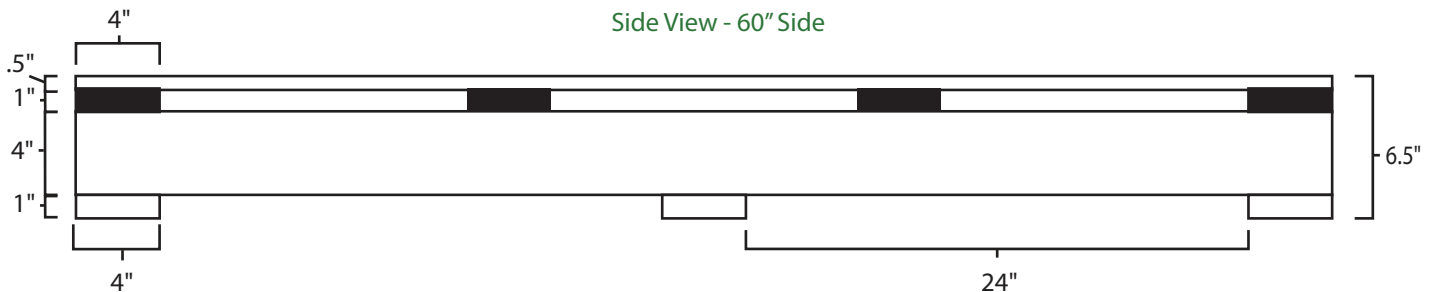

# Pallet Specification Sheet

Pallet ID: ppc6072-3B5SF-4XS-SS-CB-CD-CS

Top View:

Bottom View:

Side View - 60" Side

## Components & Specifications:

Dimensions: 60" x 72" x 6.5"  
Weight: 138lbs  
Stackable

Dynamic Capacity: 3,500lbs  
Static Capacity: 15,000lbs  
#10-12X1-1/2 Screws

All parts made of recycled plastic  
All parts made in USA  
Pallet is fully recyclable  
Tolerances +/- 3/8"

# Pallet Specification Sheet

Pallet ID: ppc6072-3B5SF-4XS-SS-CB-CD-CS

Side View - 72" Side