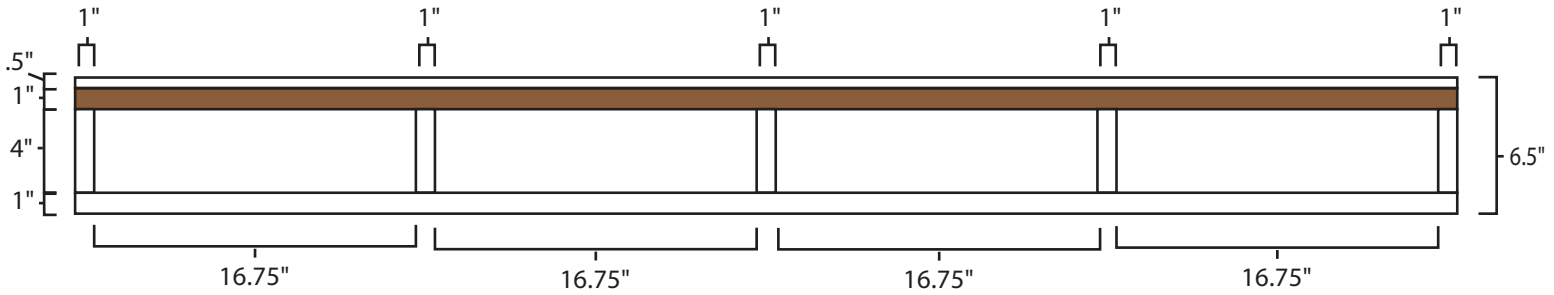

# Pallet Specification Sheet

Pallet ID: ppc6072-3B5SF-4XS-SS-CB-CD-CS

Top View:

Bottom View:

Side View - 60" Side

## Components & Specifications:

Dimensions: 60" x 72" x 6.5"  
Weight: 138lbs  
Stackable

Dynamic Capacity: 3,500lbs  
Static Capacity: 15,000lbs  
#10-12X1-1/2 Screws

All parts made of recycled plastic  
All parts made in USA  
Pallet is fully recyclable  
Tolerances +/- 3/8"

# Pallet Specification Sheet

Pallet ID: ppc6072-3B5SF-4XS-SS-CB-CD-CS

Side View - 72" Side