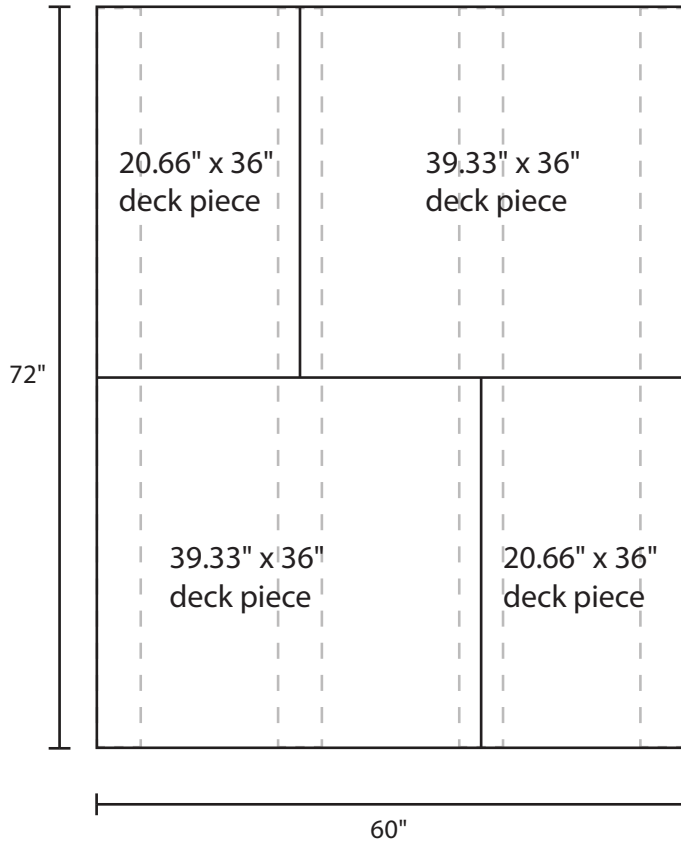

# Pallet Specification Sheet

Pallet ID: ppc6072-3B5SF-4XS-SS-CB-CD-CS

Top View:

Bottom View:

Side View - 60" Side

## Components & Specifications:

Dimensions: 60" x 72" x 6.5"  
Weight: 138lbs  
Stackable

Dynamic Capacity: 3,500lbs  
Static Capacity: 15,000lbs  
#10-12X1-1/2 Screws

All parts made of recycled plastic  
All parts made in USA  
Pallet is fully recyclable  
Tolerances +/- 3/8"

# Pallet Specification Sheet

Pallet ID: ppc6072-3B5SF-4XS-SS-CB-CD-CS

Side View - 72" Side